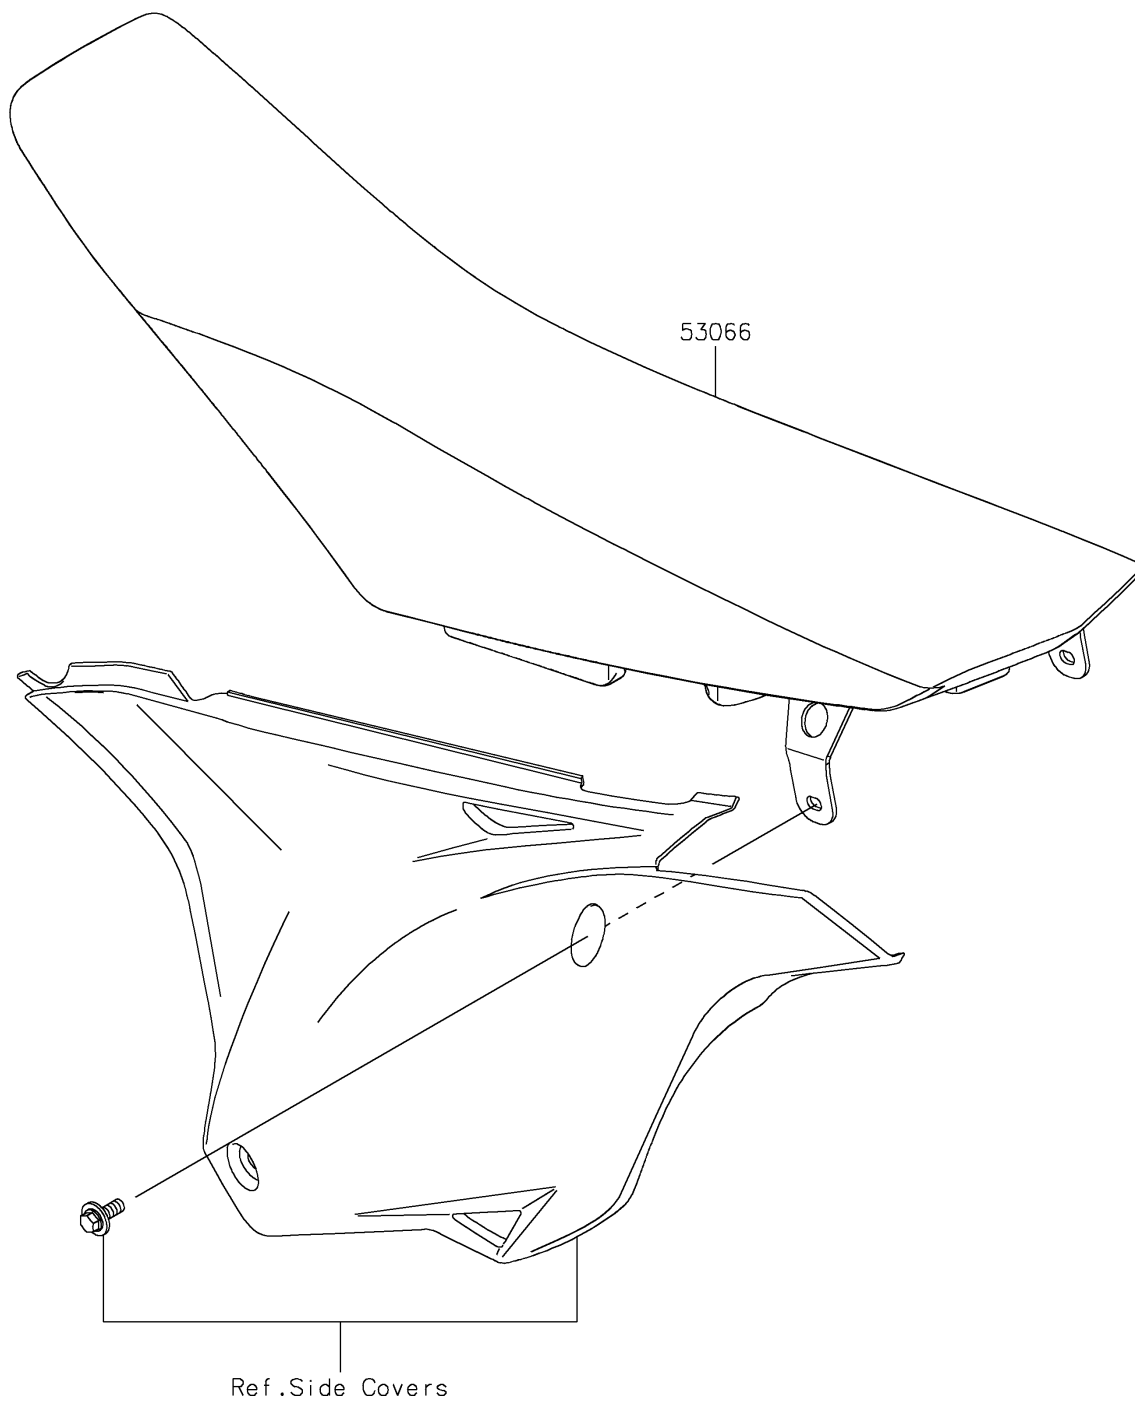

# 2026 KX™ 85

## PARTS DIAGRAM

### Seat

F2510

### Seat

ITEM NAME	PART NUMBER	QUANTITY
SEAT-ASSY,N.L.GREEN+GRN/BLK (Ref # 53066)	53066-0455-73L	1