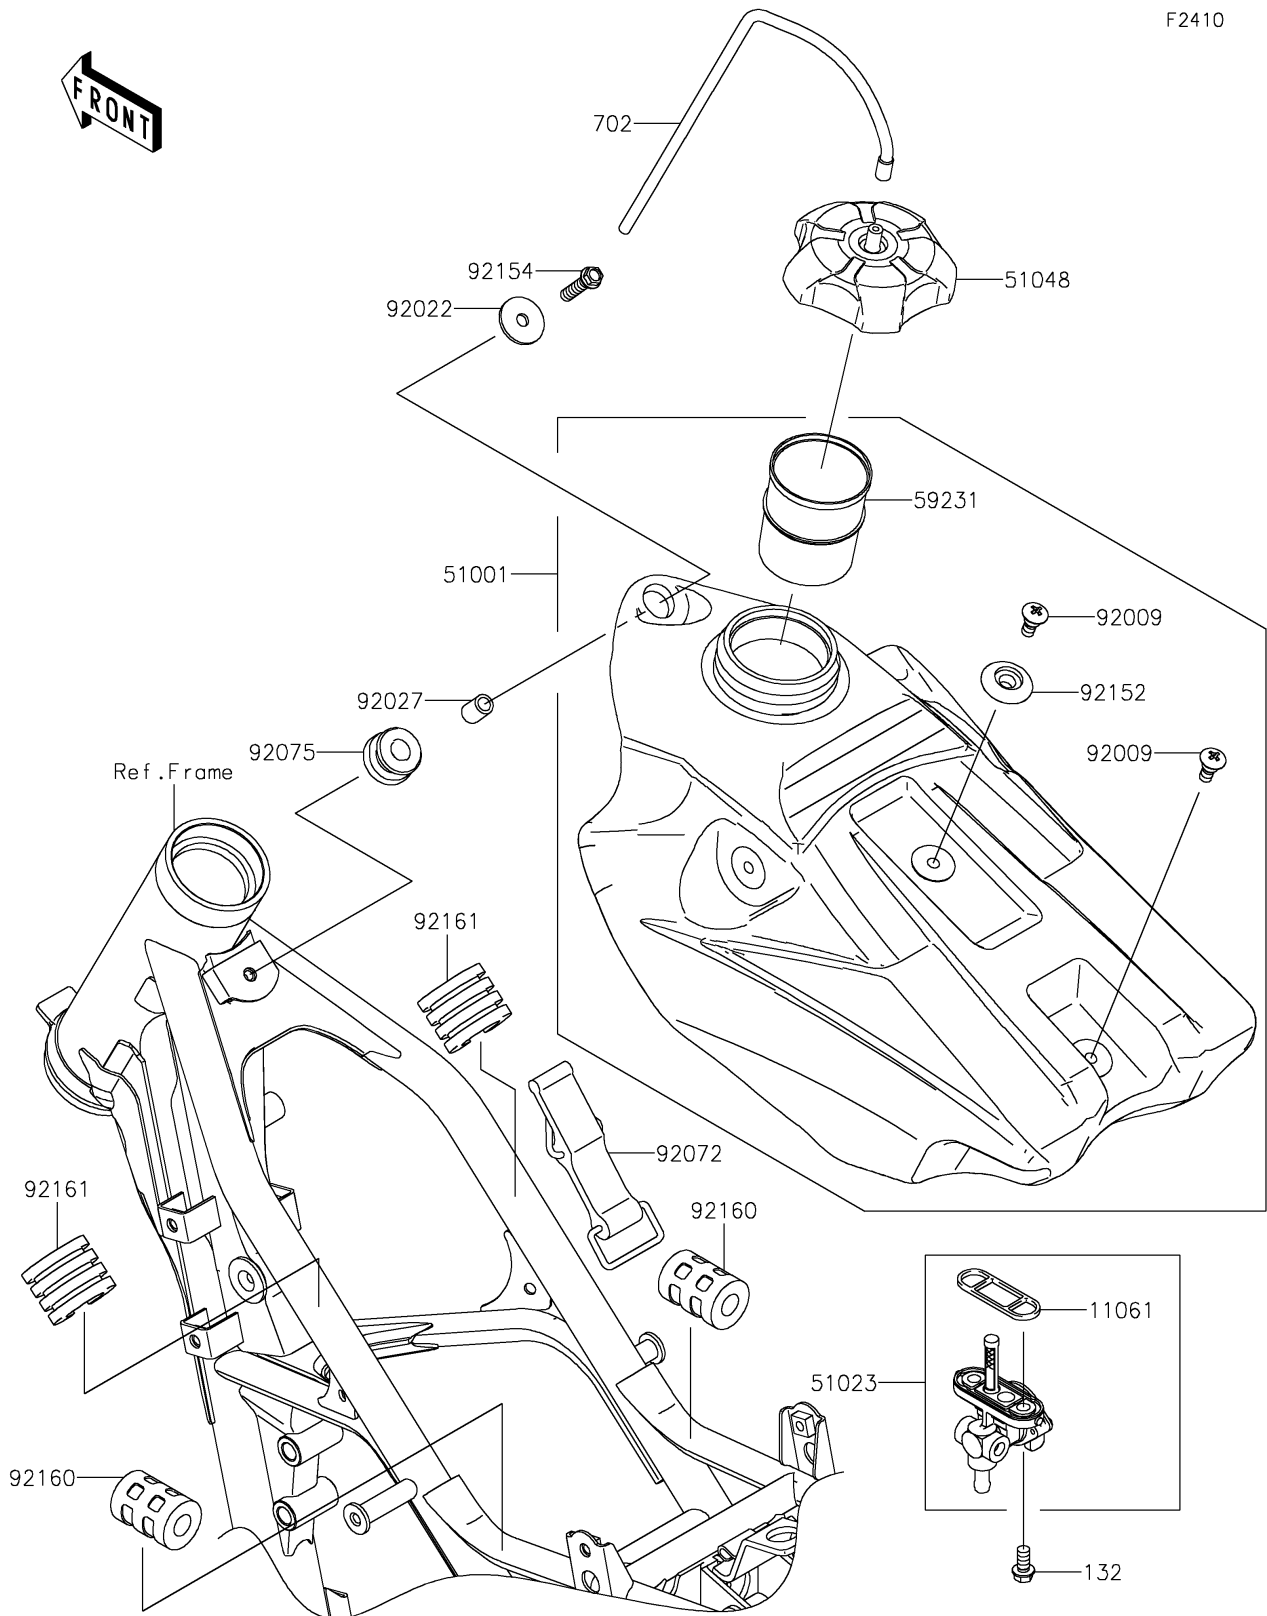

2026 KX™ 85

PARTS DIAGRAM

Fuel Tank

F2410

2026 KX™ 85

PARTS LIST

Fuel Tank

ITEM NAME	PART NUMBER	QUANTITY
GASKET,FUEL TAP (Ref # 11061)	11061-0181	1
TANK-COMP-FUEL (Ref # 51001)	51001-0776	1
TAP-ASSY,FUEL (Ref # 51023)	51023-0024	1
CAP-ASSY-TANK (Ref # 51048)	51048-0576	1
FILLER (Ref # 59231)	59231-0019	1
SCREW,6MM (Ref # 92009)	92009-1971	2
WASHER,6.5X24X2 (Ref # 92022)	92022-1690	1
COLLAR,6.8X10X14 (Ref # 92027)	92027-1966	1
BAND,FUEL TANK (Ref # 92072)	92072-1229	1
DAMPER (Ref # 92075)	92075-1787	1
COLLAR (Ref # 92152)	92152-1346	1
BOLT,FLANGED,6X25 (Ref # 92154)	92154-2967	1
DAMPER,FUEL TANK (Ref # 92160)	92160-1236	2
DAMPER,FUEL TANK (Ref # 92161)	92161-1175	2
BOLT-FLANGED-SMALL,6X12 (Ref # 132)	132BA0612	2
TUBE-RUBBER (Ref # 702)	702A05340	1