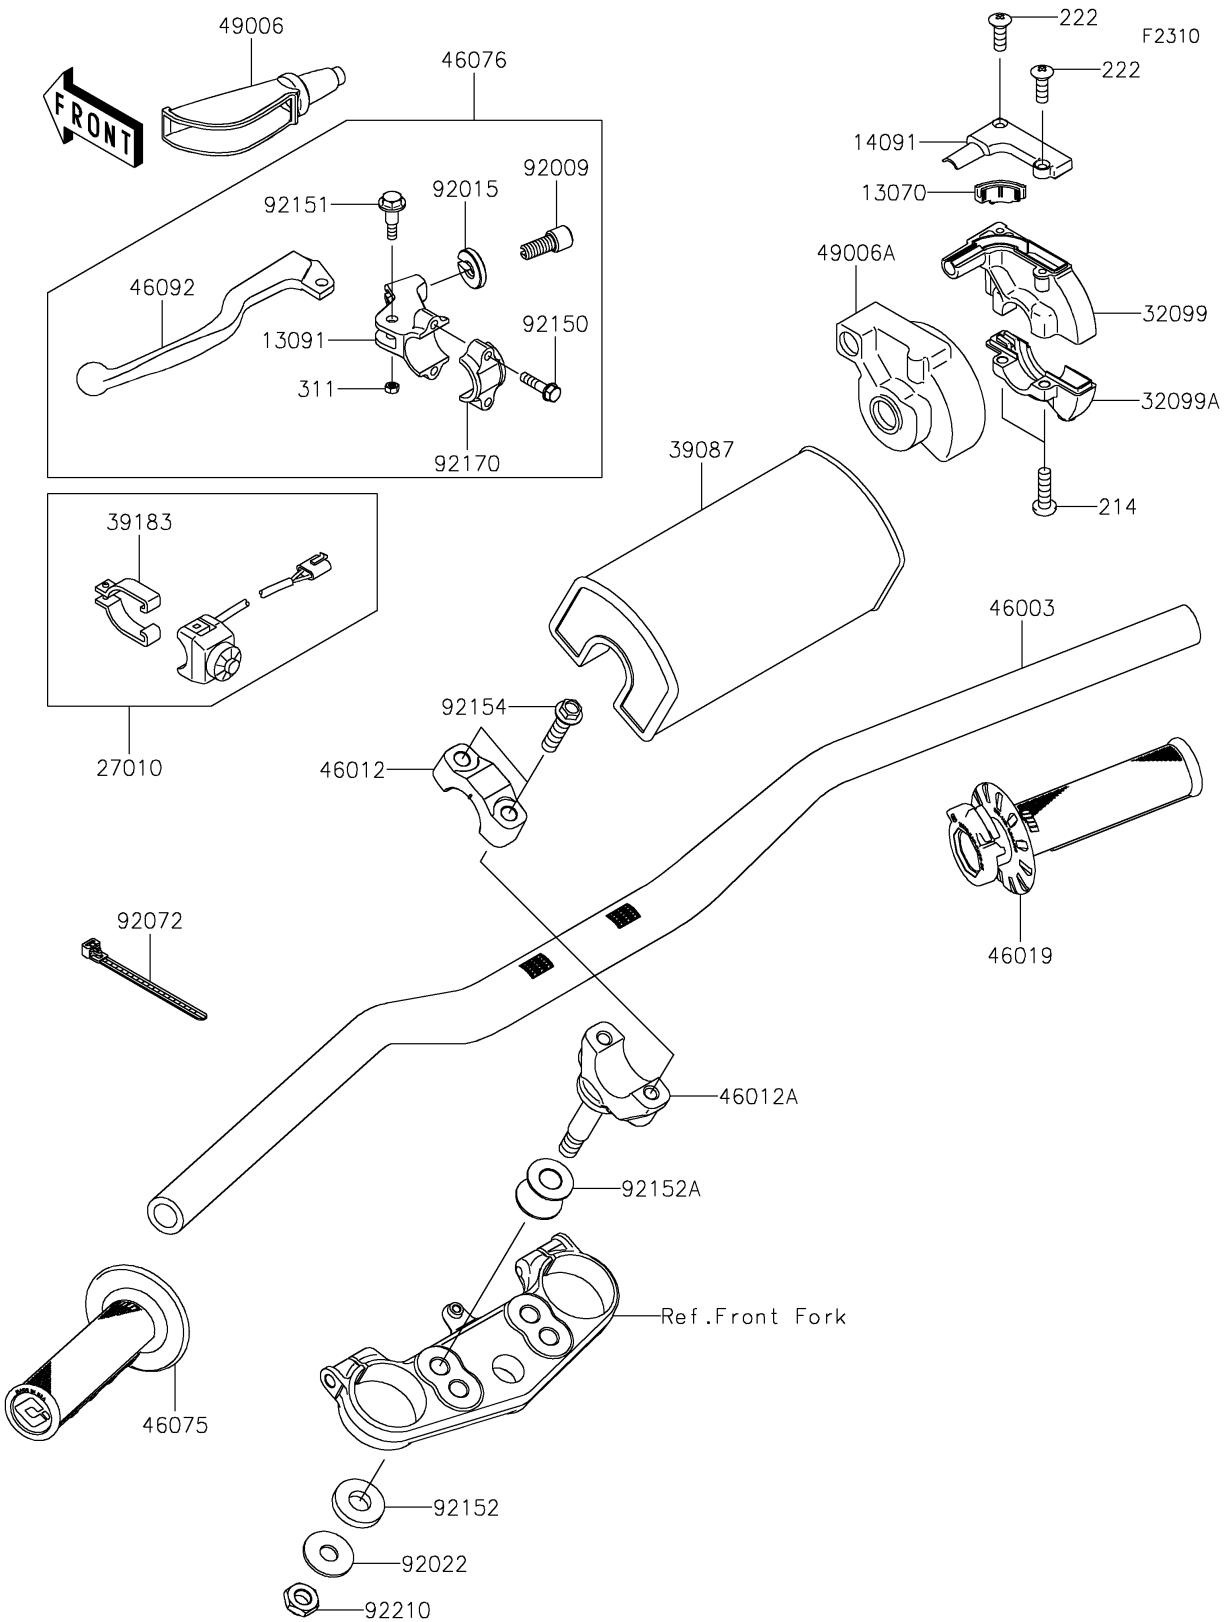

2026 KX™ 85

PARTS DIAGRAM

Handlebar