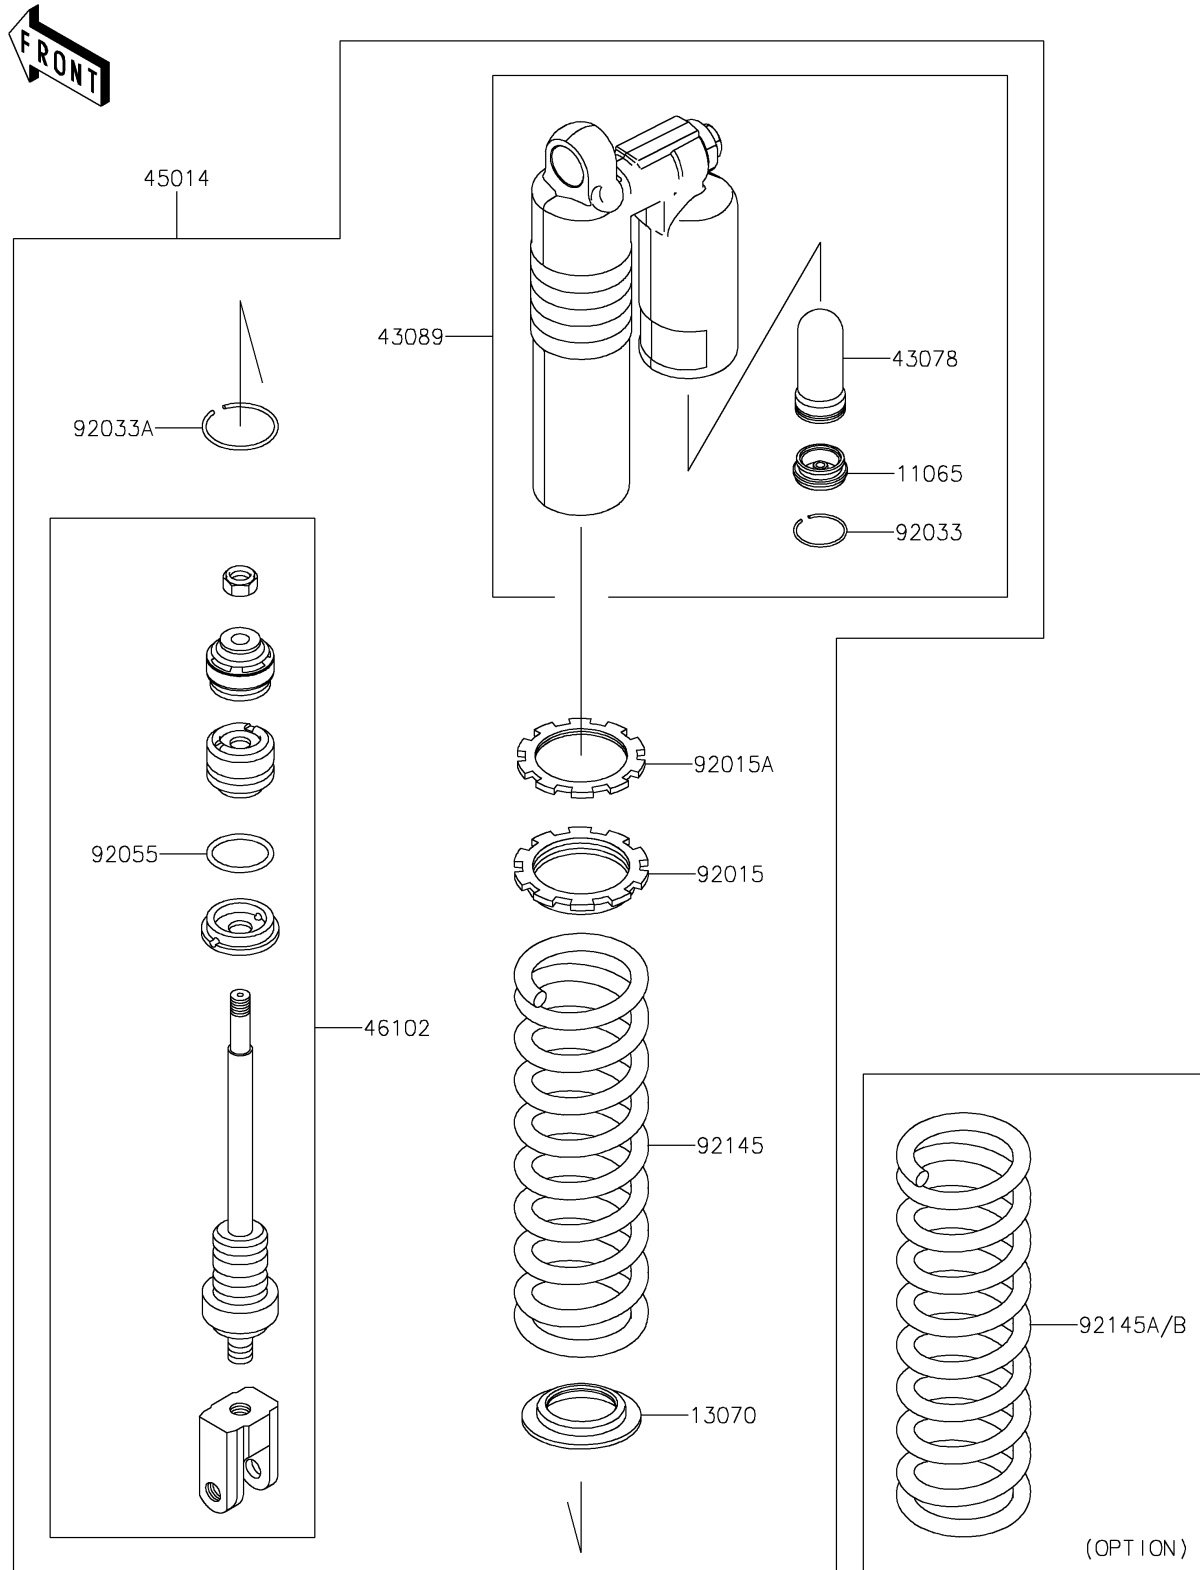

2026 KX™ 85

PARTS DIAGRAM

Shock Absorber(s)

F2280

2026 KX™ 85

PARTS LIST

Shock Absorber(s)

Kawasaki

Let the Good Times Roll®

ITEM NAME

PART NUMBER

QUANTITY
