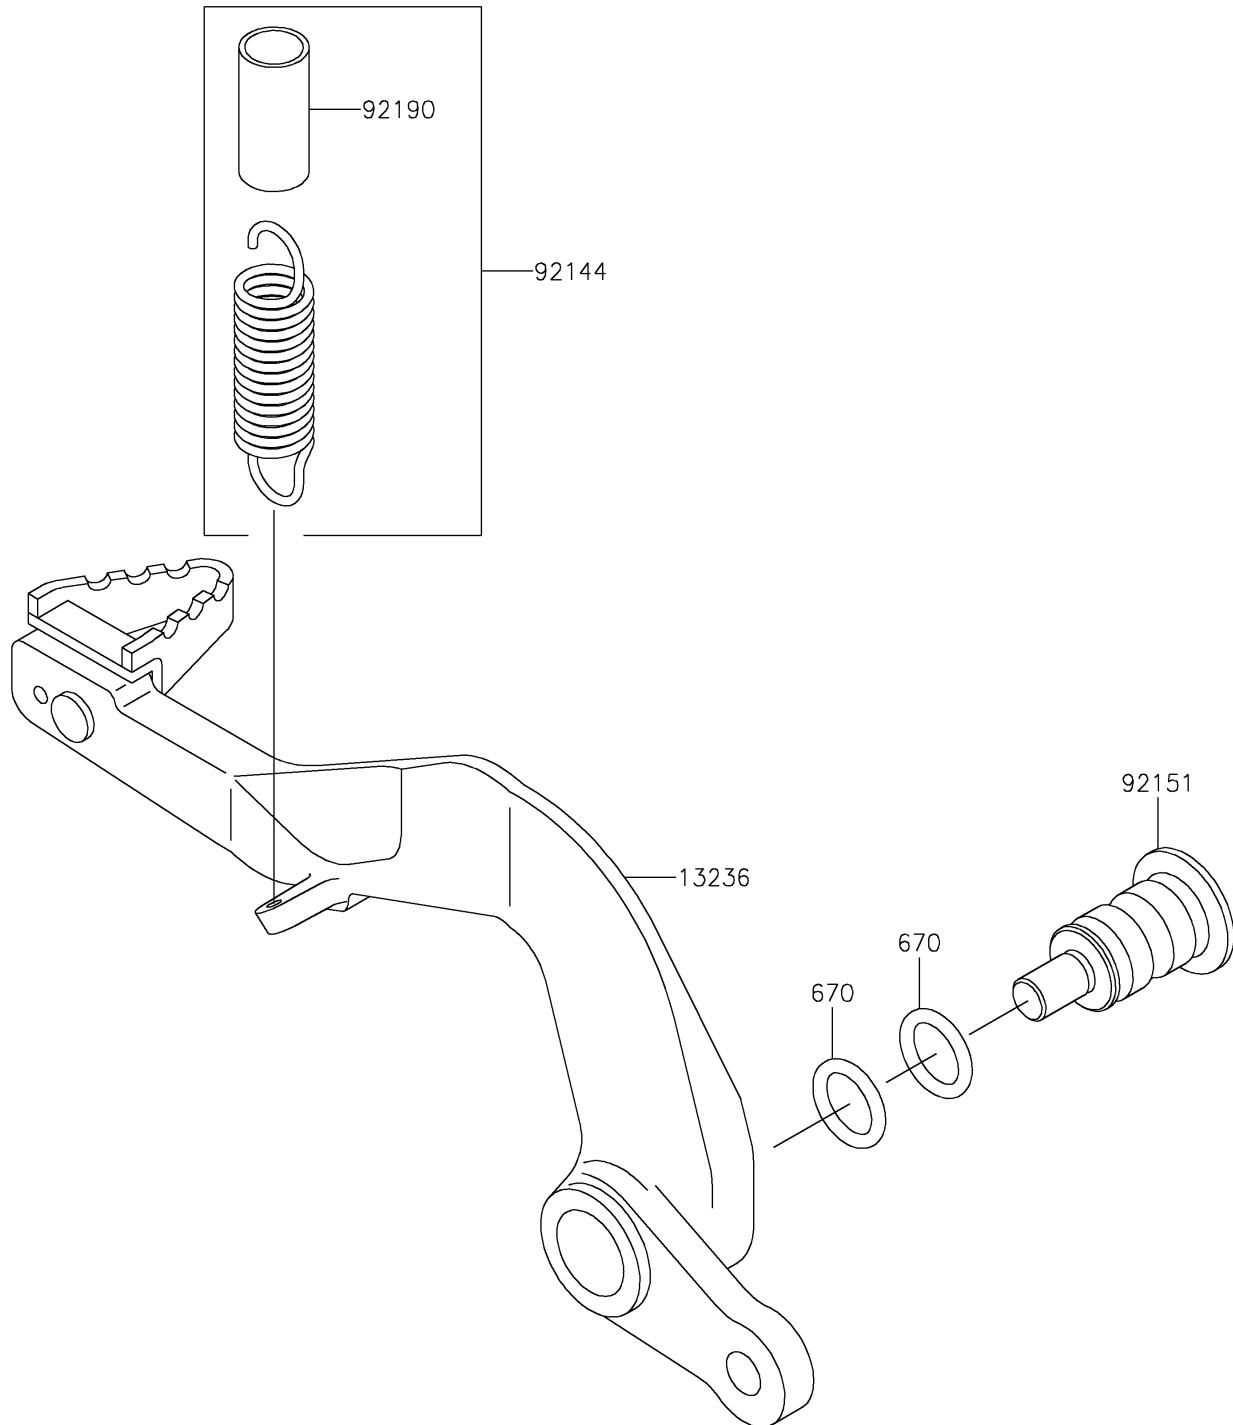

2026 KX™ 85

PARTS DIAGRAM

Brake Pedal

F2260

2026 KX™ 85

PARTS LIST

Brake Pedal

ITEM NAME	PART NUMBER	QUANTITY
LEVER-COMP,BRAKE PEDAL,ALUM. (Ref # 13236)	13236-1353	1
SPRING,BRAKE PEDAL RETURN (Ref # 92144)	92144-1752	1
BOLT,BRAKE PEDAL,8MM (Ref # 92151)	92151-1572	1
TUBE,13X16X25 (Ref # 92190)	92190-1488	1
O RING,12MM (Ref # 670)	670B2012	2