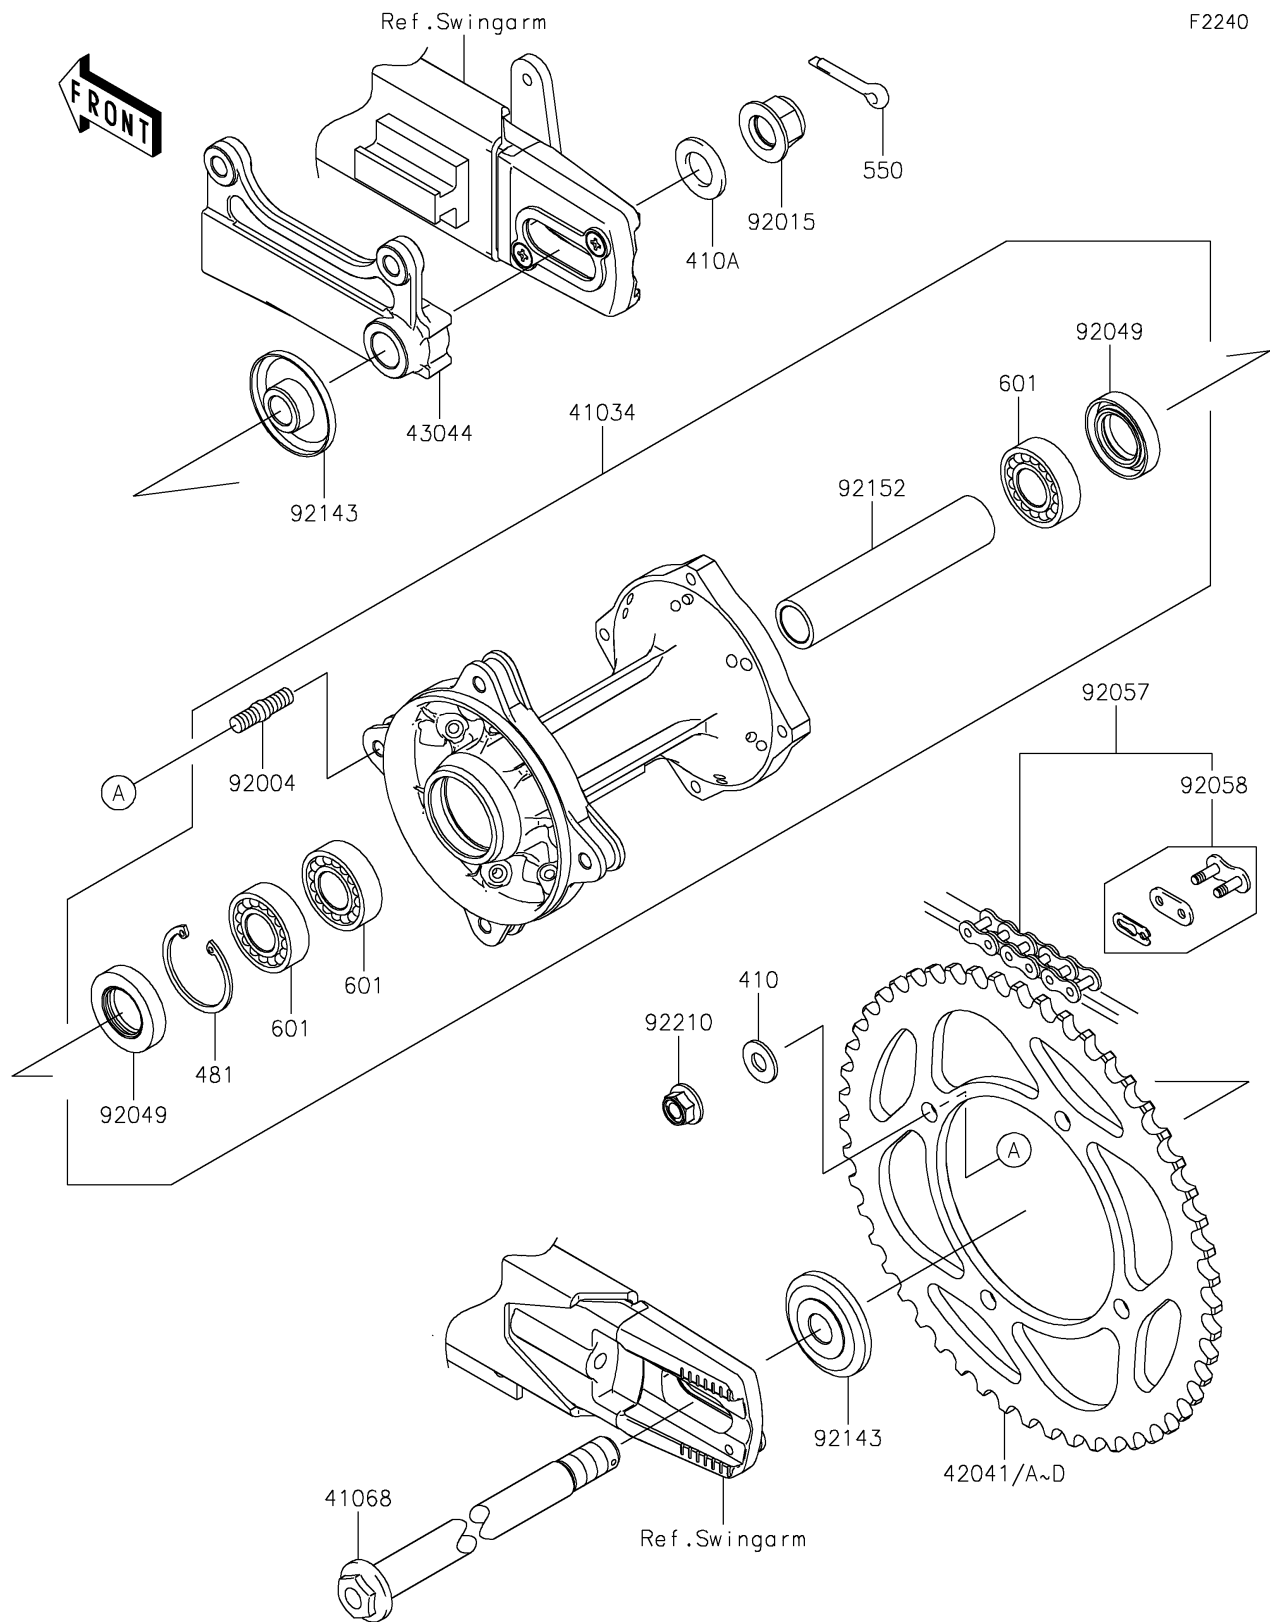

2026 KX™ 85

PARTS DIAGRAM

Rear Hub

2026 KX™ 85

PARTS LIST

Rear Hub

Kawasaki

Let the Good Times Roll®

ITEM NAME	PART NUMBER	QUANTITY
DRUM-ASSY,REAR BRAKE (Ref # 41034)	41034-0570	1
AXLE,RR (Ref # 41068)	41068-1401	1
SPROCKET-HUB,51T (Ref # 42041)	42041-0209	1
SPROCKET-HUB,49T (Ref # 42041A)	42041-1207	1
SPROCKET-HUB,48T (Ref # 42041B)	42041-1227	1
SPROCKET-HUB,50T (Ref # 42041C)	42041-1228	1
SPROCKET-HUB,52T (Ref # 42041D)	42041-1245	1
HOLDER-COMP-CALIPER (Ref # 43044)	43044-1122	1
STUD,8X16 (Ref # 92004)	92004-0730	4
NUT,FLANGED,14MM (Ref # 92015)	92015-1401	1
SEAL-OIL (Ref # 92049)	92049-1469	2
CHAIN,DRIVE,DID420DS3X120L (Ref # 92057)	92057-0848	1
JOINT-CHAIN,DRIVE (Ref # 92058)	92058-0079	1
COLLAR,RR AXLE,L=12.5 (Ref # 92143)	92143-1938	2
COLLAR,RR BRAKE DRUM,L=95 (Ref # 92152)	92152-1090	1
NUT,FLANGED,LOCK,8MM (Ref # 92210)	92210-0493	4
WASHER-PLAIN-SMALL,8MM (Ref # 410)	410AA0800	4
WASHER-PLAIN-SMALL,14MM (Ref # 410A)	410AA1400	1
CIRCLIP-TYPE-C,35MM (Ref # 481)	481J3500	1
PIN-COTTER,2.5X20 (Ref # 550)	550AA2520	1
BEARING-BALL (Ref # 601)	601B6202UU	3