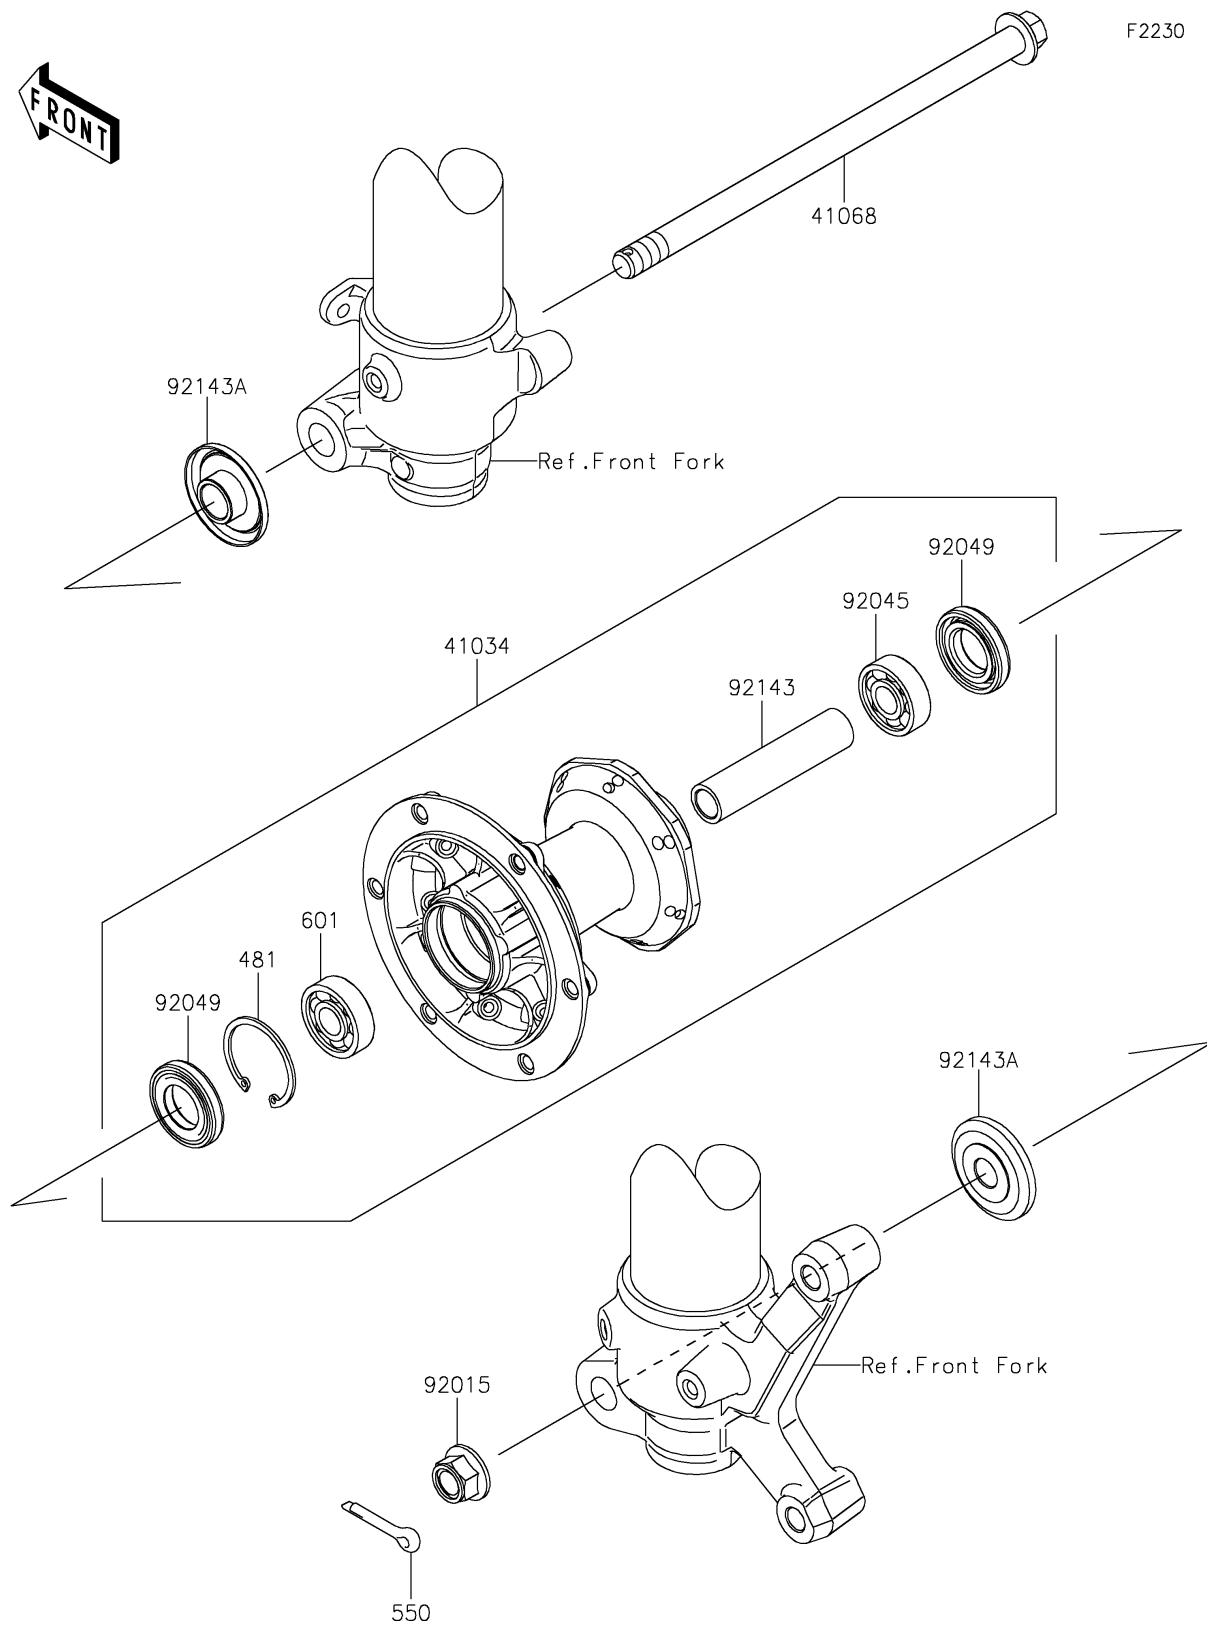

2026 KX™ 85

PARTS DIAGRAM

Front Hub

2026 KX™ 85

PARTS LIST

Front Hub

Kawasaki

Let the Good Times Roll®

ITEM NAME	PART NUMBER	QUANTITY
DRUM-ASSY,FRONT BRAKE (Ref # 41034)	41034-1310	1
AXLE,FR (Ref # 41068)	41068-1333	1
NUT,LOCK,FLANGED,12MM (Ref # 92015)	92015-1433	1
BEARING-BALL,TMB201LLUC3/2A (Ref # 92045)	92045-1062	1
SEAL-OIL,TC20376.5 (Ref # 92049)	92049-1257	2
COLLAR,FR BRAKE DRUM,L=76 (Ref # 92143)	92143-1935	1
COLLAR,FR AXLE,L=12 (Ref # 92143A)	92143-1936	2
CIRCLIP-TYPE-C,37MM (Ref # 481)	481J3700	1
PIN-COTTER,2.5X20 (Ref # 550)	550AA2520	1
BEARING-BALL,#6301UUC3 (Ref # 601)	601B6301UU	1