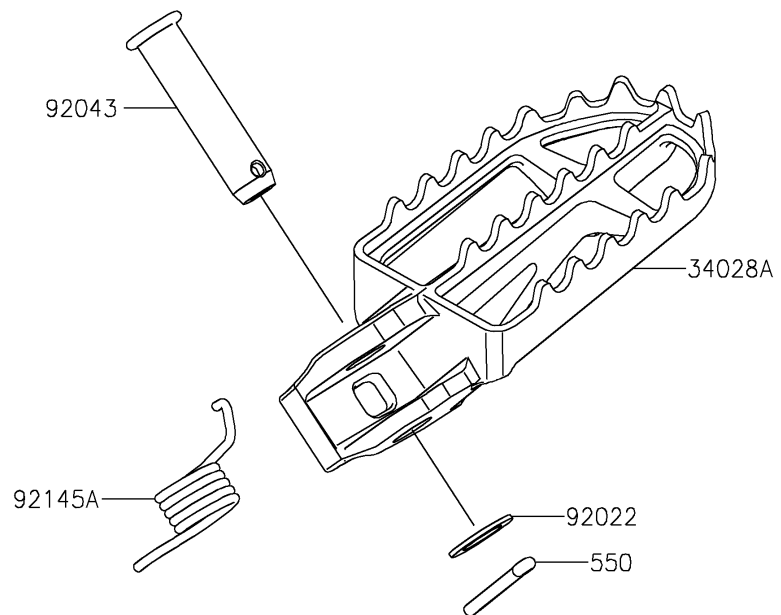

2026 KX™ 85

PARTS DIAGRAM

Footrests

F2160

2026 KX™ 85

PARTS LIST

Footrests

ITEM NAME	PART NUMBER	QUANTITY
STEP,LH (Ref # 34028)	34028-0439	1
STEP,RH (Ref # 34028A)	34028-0440	1
WASHER,10.2X16X1 (Ref # 92022)	92022-1829	2
PIN,10X37.5 (Ref # 92043)	92043-1764	2
SPRING,STEP,LH (Ref # 92145)	92145-0951	1
SPRING,STEP,RH (Ref # 92145A)	92145-0952	1
PIN-COTTER,3.0X20 (Ref # 550)	550S3020	2