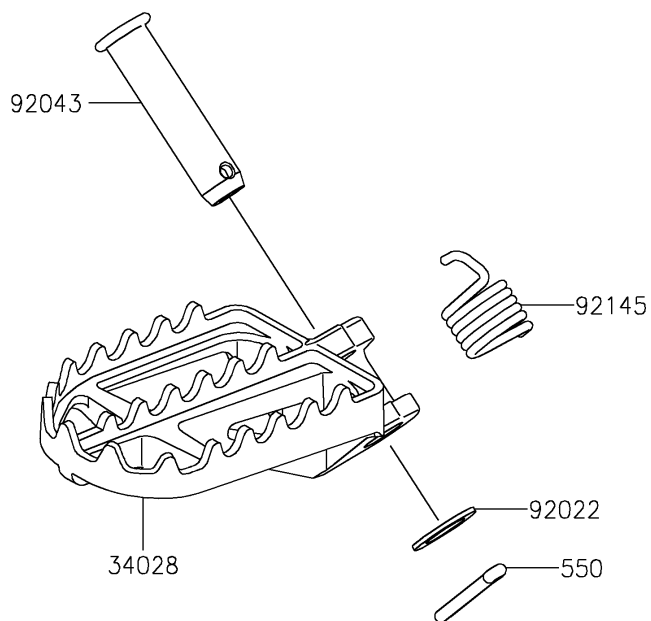

2026 KX™ 85

PARTS DIAGRAM

Footrests

F2160

2026 KX™ 85

PARTS LIST

Footrests

ITEM NAME	PART NUMBER	QUANTITY
STEP,LH (Ref # 34028)	34028-0439	1
STEP,RH (Ref # 34028A)	34028-0440	1
WASHER,10.2X16X1 (Ref # 92022)	92022-1829	2
PIN,10X37.5 (Ref # 92043)	92043-1764	2
SPRING,STEP,LH (Ref # 92145)	92145-0951	1
SPRING,STEP,RH (Ref # 92145A)	92145-0952	1
PIN-COTTER,3.0X20 (Ref # 550)	550S3020	2