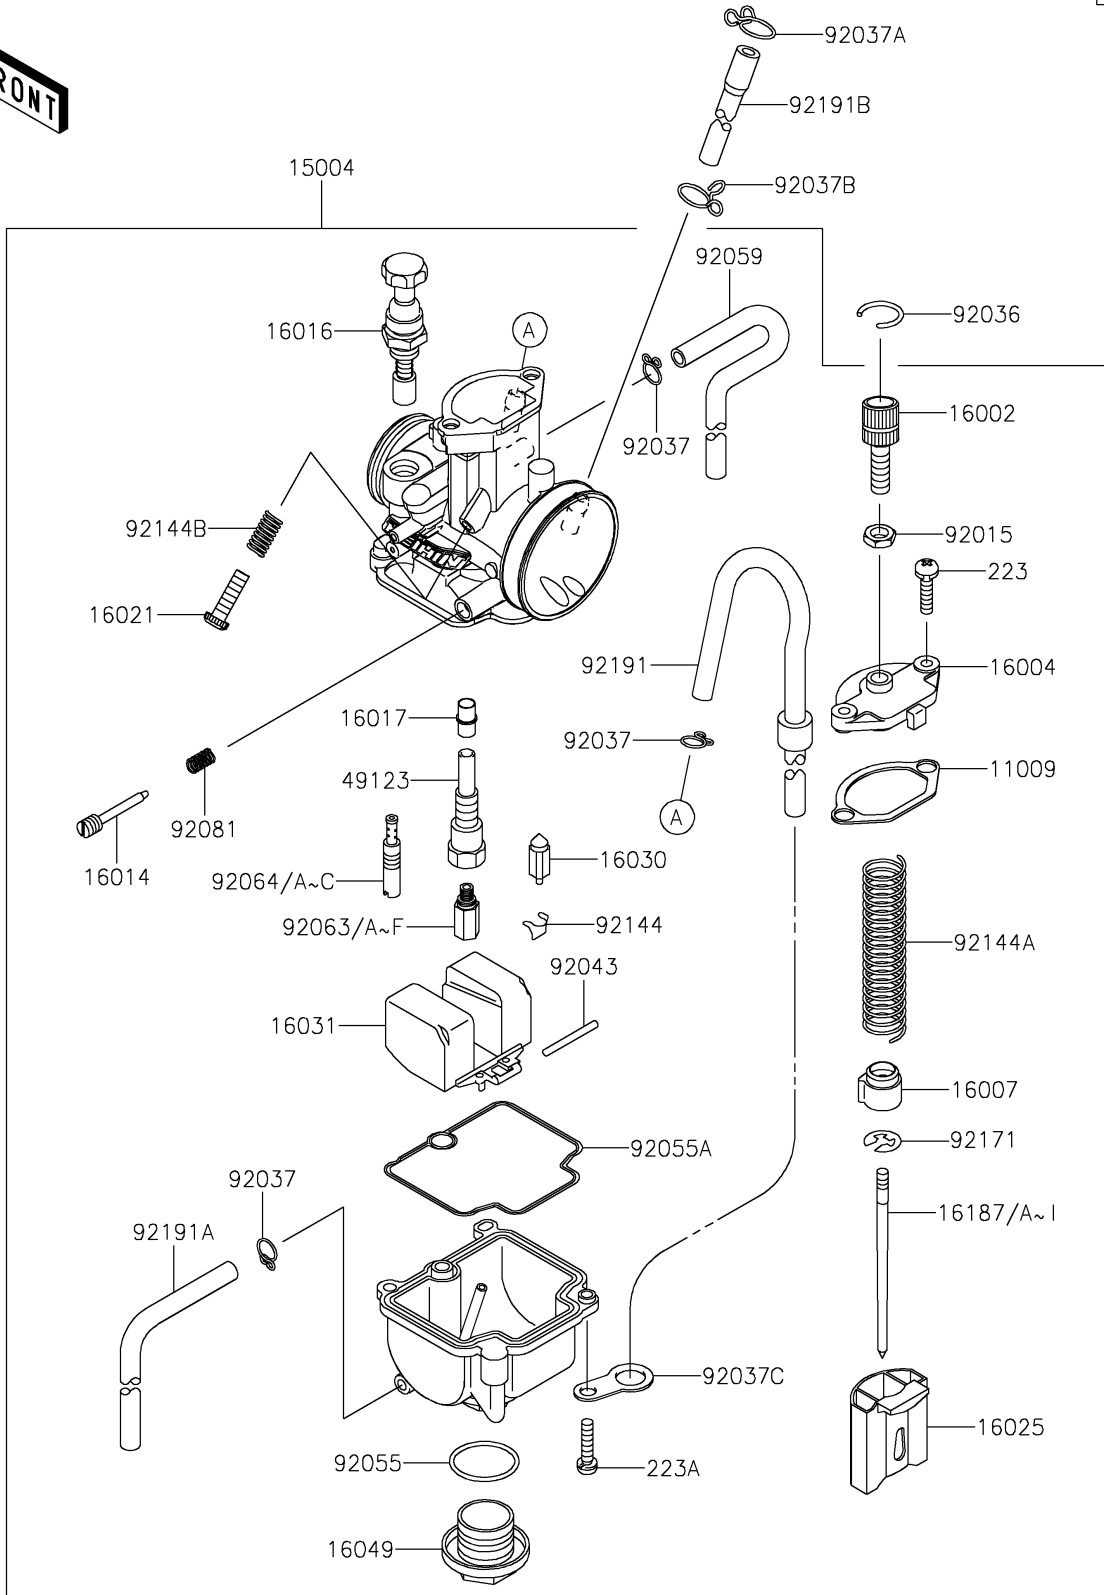

2026 KX™ 85

PARTS DIAGRAM

Carburetor

E1611