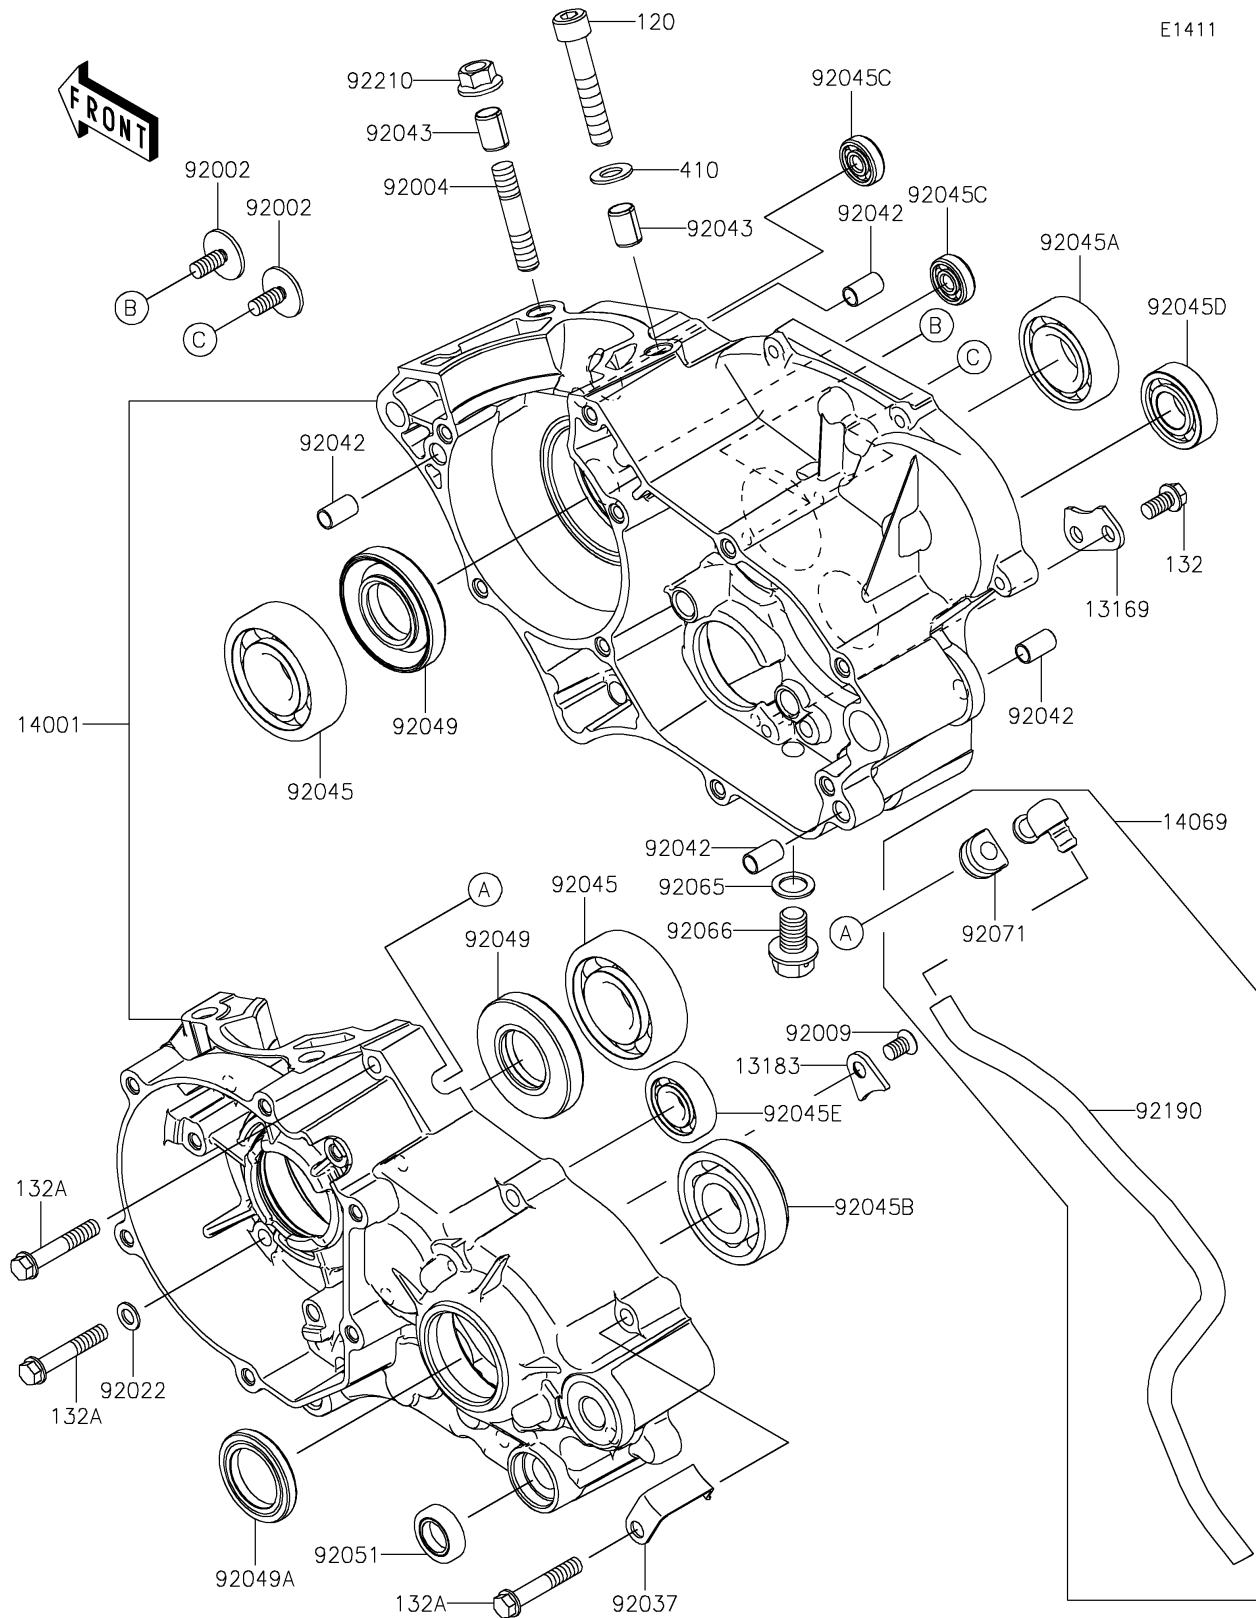

2026 KX™ 85

PARTS DIAGRAM

Crankcase

2026 KX™ 85

PARTS LIST

Crankcase

Kawasaki

Let the Good Times Roll®

ITEM NAME	PART NUMBER	QUANTITY
PLATE,CHANGE DRUM (Ref # 13169)	13169-012	1
PLATE (Ref # 13183)	13183-1182	1
SET-CRANKCASE (Ref # 14001)	14001-0737	1
BREATHER (Ref # 14069)	14069-1062	1
BOLT,6X16 (Ref # 92002)	92002-1659	2
STUD,8X28.5 (Ref # 92004)	92004-1252	2
SCREW,6X10 (Ref # 92009)	92009-1563	1
WASHER,6.2X11X1 (Ref # 92022)	92022-304	4
CLAMP,HARNESS (Ref # 92037)	92037-1318	1
PIN,DOWEL,6.3X8X14 (Ref # 92042)	92042-007	4
PIN,8.2X10X14 (Ref # 92043)	92043-1264	2
BEARING-BALL,R-6304C3 (Ref # 92045)	92045-1059	2
BEARING-BALL,6004TMB (Ref # 92045A)	92045-1118	1
BEARING-BALL,6204 (Ref # 92045B)	92045-1226	1
BEARING-BALL,626MC3 (Ref # 92045C)	92045-1304	2
BEARING-BALL,TMB002 (Ref # 92045D)	92045-1360	1
BEARING-BALL,16101JRX3 (Ref # 92045E)	92045-1450	1
SEAL-OIL,SD20407GS (Ref # 92049)	92049-1188	2
SEAL-OIL,TC25375 (Ref # 92049A)	92049-1292	1
SEAL-OIL,TB13225.5 (Ref # 92051)	92051-005	1
GASKET,10.5X16X1 (Ref # 92065)	92065-058	1
PLUG,DRAIN (Ref # 92066)	92066-1437	1
GROMMET,BREATHER (Ref # 92071)	92071-042	1
TUBE,6X9X330 (Ref # 92190)	92190-1116	1
NUT,8MM (Ref # 92210)	92210-0076	2
BOLT-SOCKET,8X45 (Ref # 120)	120CA0845	2
BOLT-FLANGED-SMALL,6X12 (Ref # 132)	132BA0612	2
BOLT-FLANGED-SMALL,6X35 (Ref # 132A)	132BA0635	9
WASHER-PLAIN-SMALL,8MM,BLACK (Ref # 410)	410AB0800	2