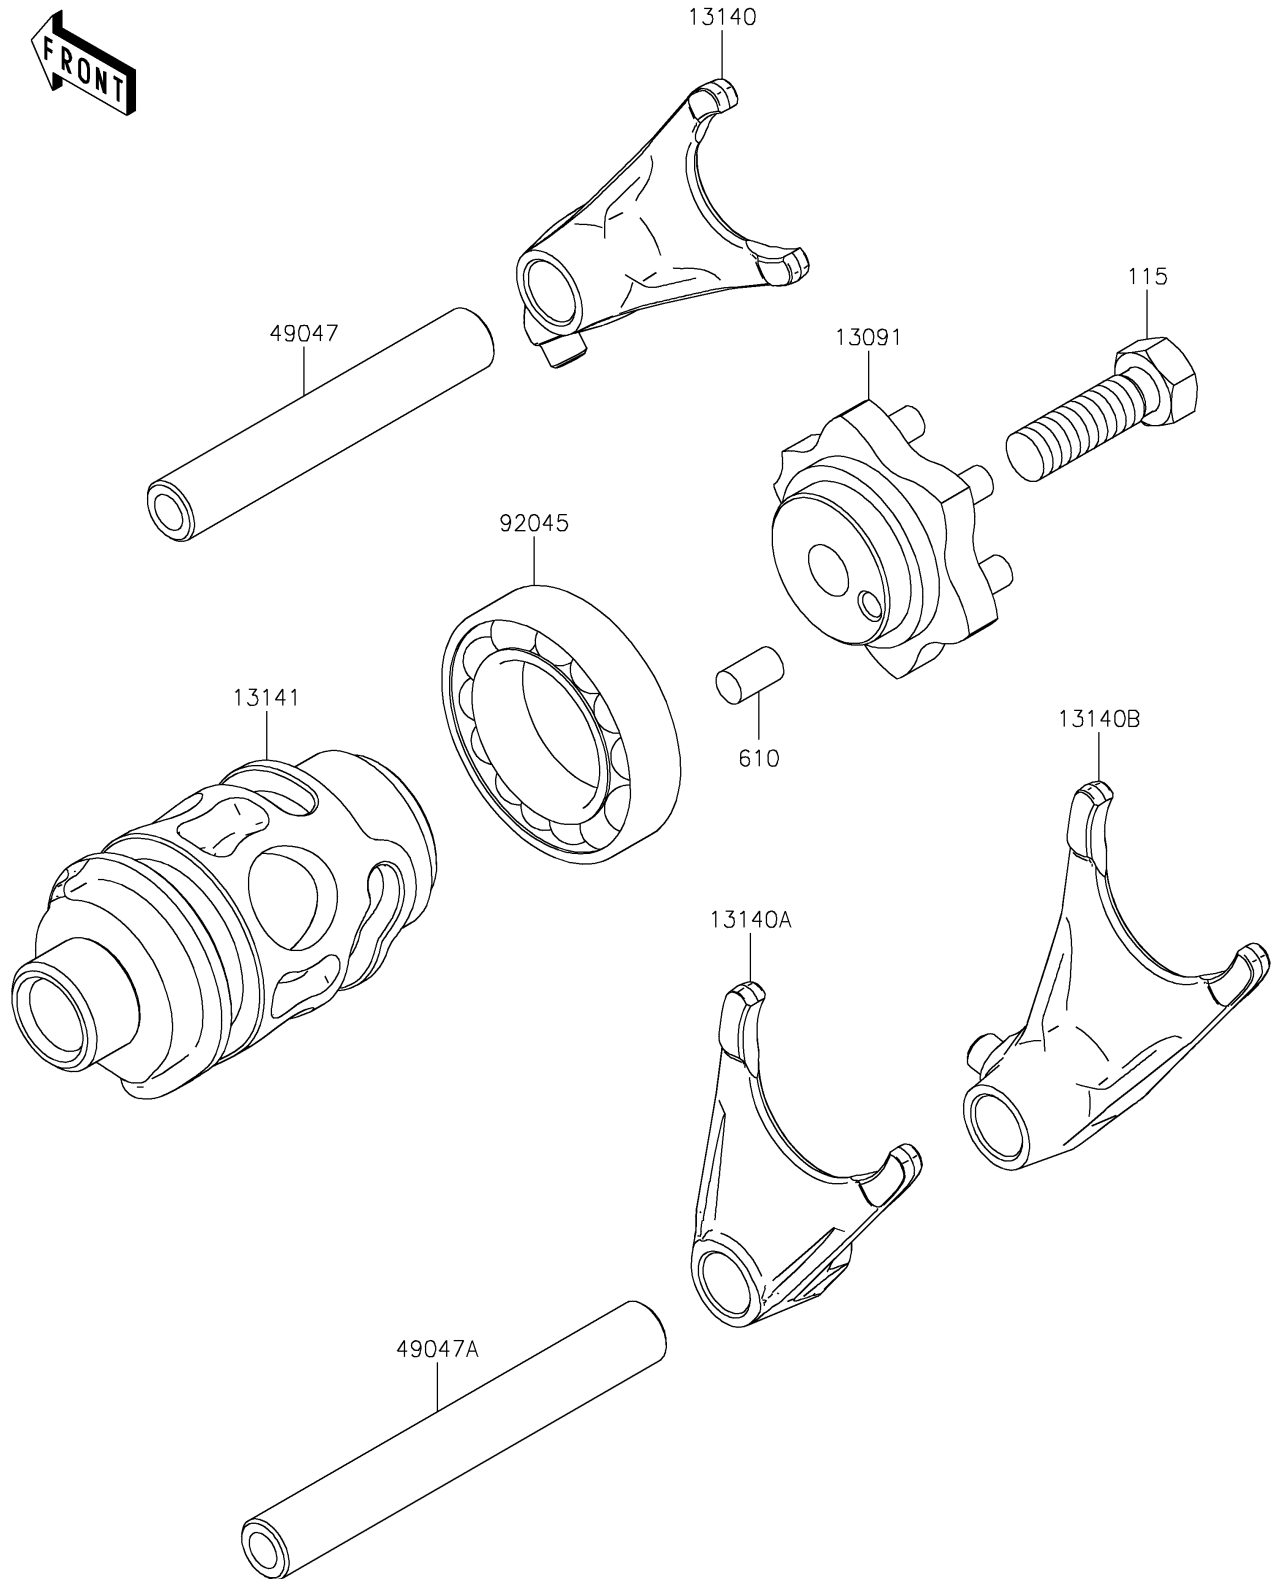

2026 KX™ 85

PARTS DIAGRAM

Gear Change Drum/Shift Fork(s)

E1362

2026 KX™ 85

PARTS LIST

Gear Change Drum/Shift Fork(s)

ITEM NAME	PART NUMBER	QUANTITY
HOLDER,CHANGE DRUM (Ref # 13091)	13091-1390	1
FORK-SHIFT,5TH&6TH (Ref # 13140)	13140-1302	1
FORK-SHIFT,2ND&3RD (Ref # 13140A)	13140-1303	1
FORK-SHIFT,LOW&4TH (Ref # 13140B)	13140-1304	1
DRUM-CHANGE (Ref # 13141)	13141-1120	1
ROD-SHIFT,5.9X10X64.5 (Ref # 49047)	49047-1063	1
ROD-SHIFT,5.9X10X81 (Ref # 49047A)	49047-1064	1
BEARING-BALL,6905Z (Ref # 92045)	92045-1058	1
BOLT-SMALL-UPSET,8X25 (Ref # 115)	115BA0825	1
ROLLER,4X8 (Ref # 610)	610A0408	1