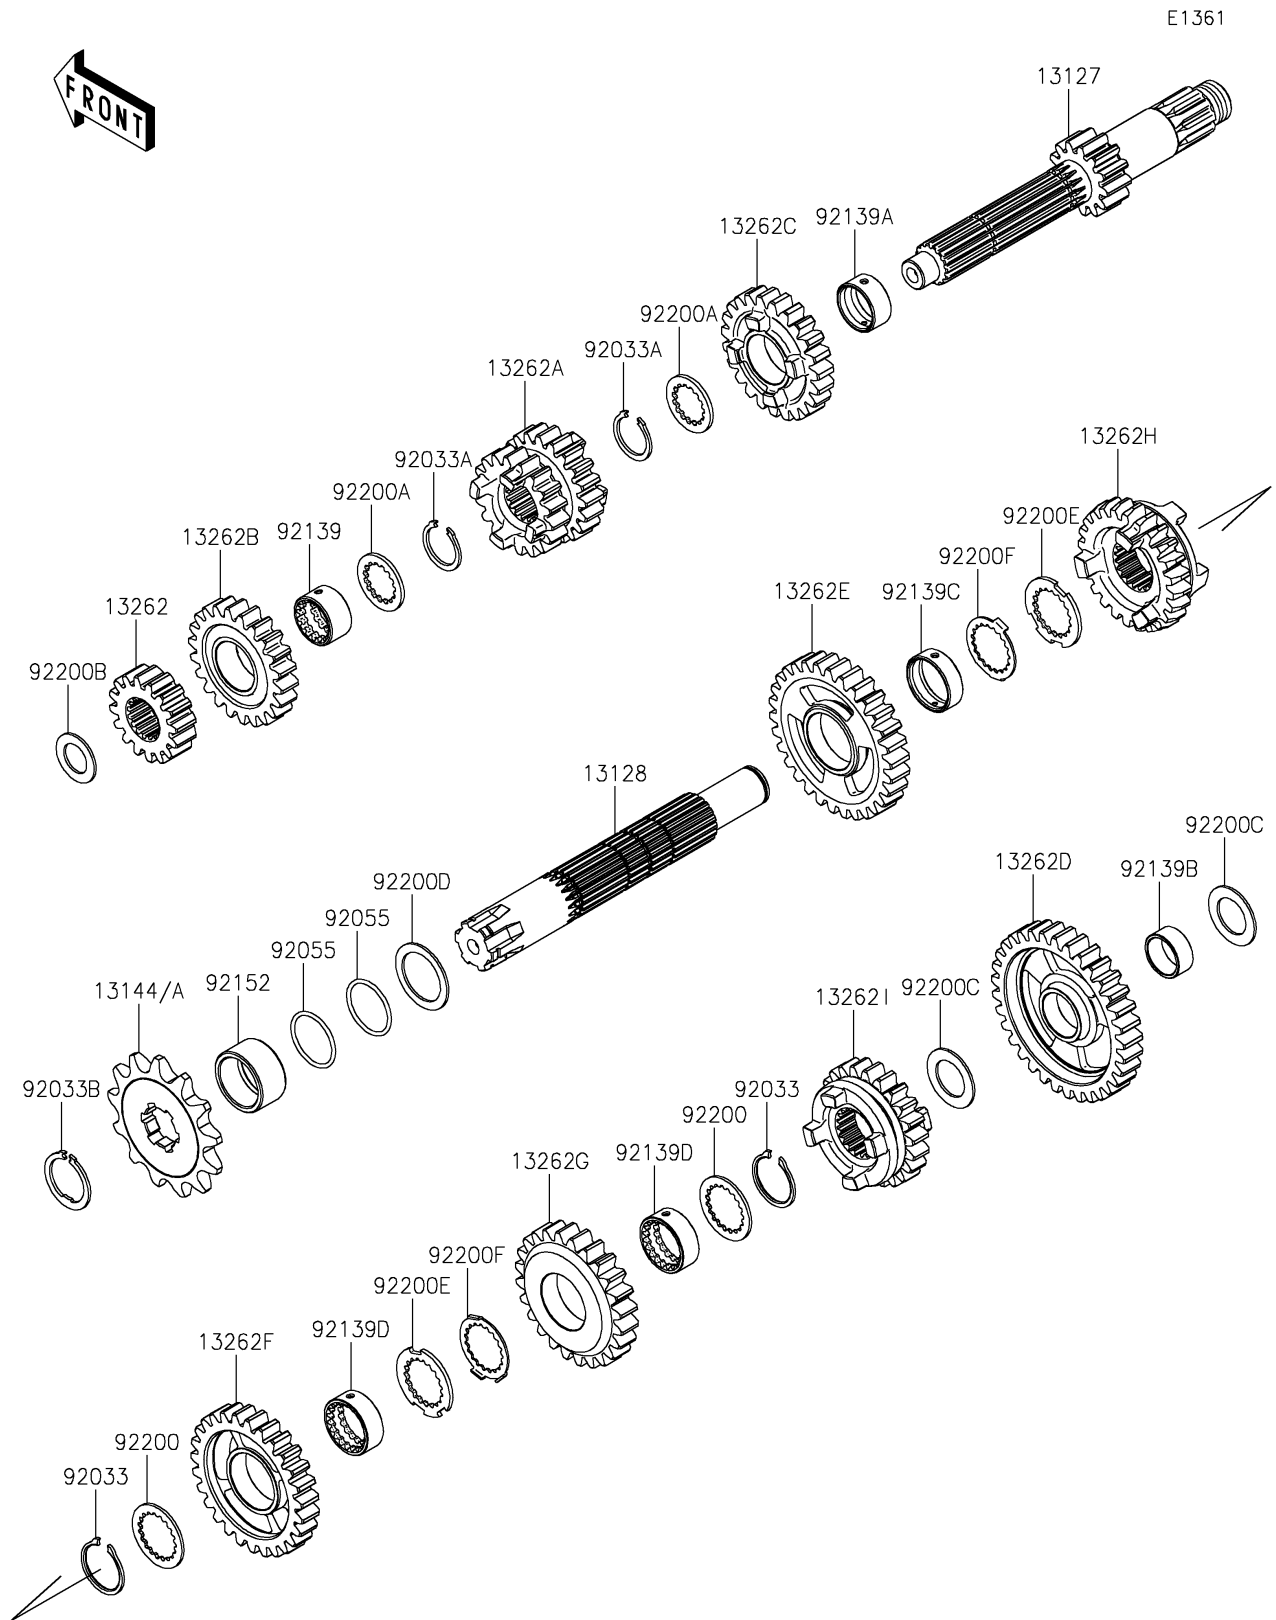

2026 KX™ 85

PARTS DIAGRAM

Transmission

2026 KX™ 85

PARTS LIST

Transmission

ITEM NAME	PART NUMBER	QUANTITY
SHAFT-TRANSMISSION INPUT,13T (Ref # 13127)	13127-0715	1
SHAFT-TRANSMISSION OUTPUT (Ref # 13128)	13128-0723	1
SPROCKET-OUTPUT,13T (Ref # 13144)	13144-0564	1
SPROCKET-OUTPUT,14T (Ref # 13144A)	13144-1022	1
GEAR,INPUT 2ND,16T (Ref # 13262)	13262-1581	1
GEAR,INPUT 3RD&4TH,18&20T (Ref # 13262A)	13262-1582	1
GEAR,INPUT 5TH,22T (Ref # 13262B)	13262-1583	1
GEAR,INPUT 6TH,23T (Ref # 13262C)	13262-1584	1
GEAR,OUTPUT LOW,33T (Ref # 13262D)	13262-1585	1
GEAR,OUTPUT 2ND,30T (Ref # 13262E)	13262-1586	1
GEAR,OUTPUT 3RD,27T (Ref # 13262F)	13262-1587	1
GEAR,OUTPUT 4TH,25T (Ref # 13262G)	13262-1588	1
GEAR,OUTPUT 5TH,24T (Ref # 13262H)	13262-1589	1
GEAR,OUTPUT 6TH,22T (Ref # 13262I)	13262-1590	1
RING-SNAP (Ref # 92033)	92033-0798	2
RING-SNAP (Ref # 92033A)	92033-0850	2
RING-SNAP,18MM (Ref # 92033B)	92033-1079	1
RING-O,17.5X1.5 (Ref # 92055)	92055-022	2
BUSHING,INPUT 5TH (Ref # 92139)	92139-1145	1
BUSHING,INPUT 6TH (Ref # 92139A)	92139-1146	1
BUSHING,OUTPUT LOW (Ref # 92139B)	92139-1147	1
BUSHING,OUTPUT 2ND (Ref # 92139C)	92139-1148	1
BUSHING,OUTPUT 3RD/4TH (Ref # 92139D)	92139-1149	2
COLLAR,20X25X12.9 (Ref # 92152)	92152-0195	1
WASHER,20X26X1.2 (Ref # 92200)	92200-2224	2
WASHER,17.3X23X1.6 (Ref # 92200A)	92200-2498	2
WASHER,12.2X20X1 (Ref # 92200B)	92200-2499	1
WASHER,15.1X24X1 (Ref # 92200C)	92200-2500	2
WASHER,20.2X27X1 (Ref # 92200D)	92200-2501	1

2026 KX™ 85

PARTS LIST

Transmission

ITEM NAME	PART NUMBER	QUANTITY
WASHER,THRUST (Ref # 92200E)	92200-2502	2
WASHER,LOCK (Ref # 92200F)	92200-2503	2