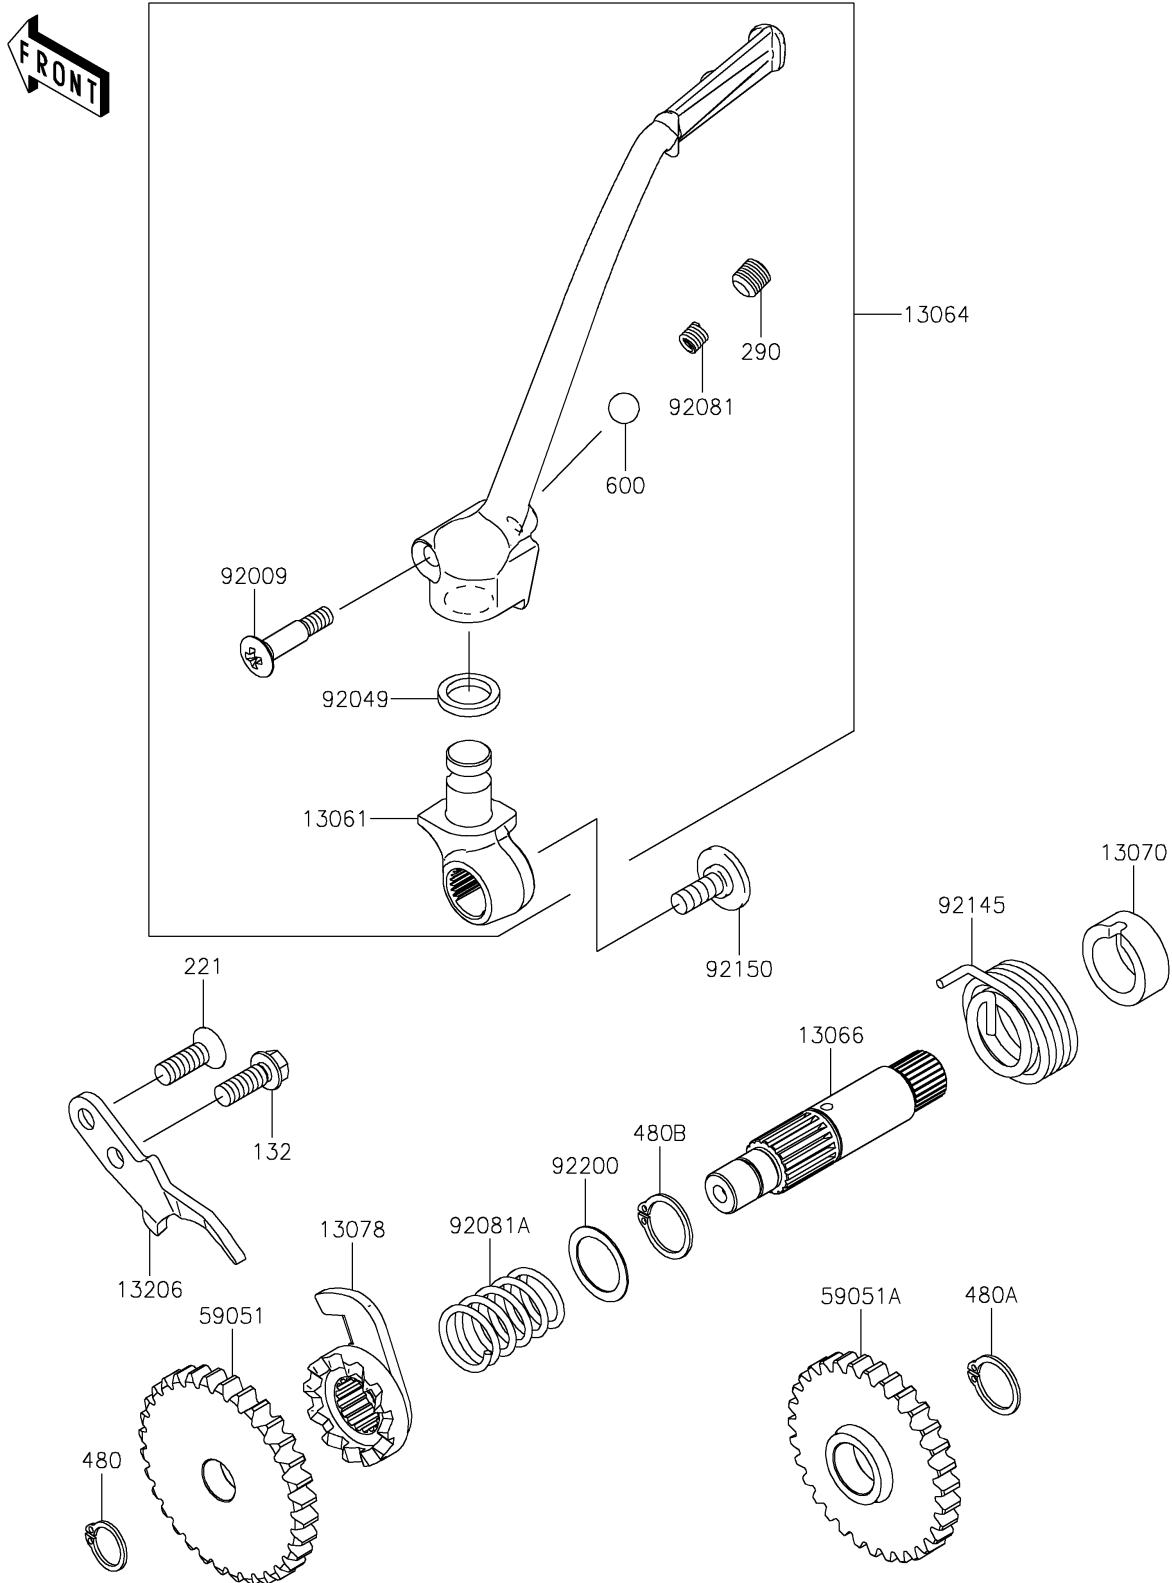

2026 KX™ 85

PARTS DIAGRAM

Kickstarter Mechanism

E1340

2026 KX™ 85

PARTS LIST

Kickstarter Mechanism

ITEM NAME	PART NUMBER	QUANTITY
BOSS,KICK PEDAL (Ref # 13061)	13061-1712	1
LEVER-ASSY-KICK,PEDAL (Ref # 13064)	13064-0081	1
SHAFT-KICK (Ref # 13066)	13066-1097	1
GUIDE (Ref # 13070)	13070-1314	1
RATCHET (Ref # 13078)	13078-1004	1
GUIDE-KICK (Ref # 13206)	13206-1066	1
GEAR-SPUR,32T (Ref # 59051)	59051-1026	1
GEAR-SPUR,31T,KICK (Ref # 59051A)	59051-1147	1
SCREW,6X27 (Ref # 92009)	92009-1607	1
SEAL-OIL,SR12162.5 (Ref # 92049)	92049-1468	1
SPRING,KICK PEDAL (Ref # 92081)	92081-020	1
SPRING,RATCHET (Ref # 92081A)	92081-122	1
SPRING (Ref # 92145)	92145-1058	1
BOLT,SOCKET,6X16 (Ref # 92150)	92150-1673	1
WASHER,KICKSHAFT (Ref # 92200)	92200-1209	1
BOLT-FLANGED-SMALL,6X16 (Ref # 132)	132BA0616	1
SCREW-CSK-CROS,6X18 (Ref # 221)	221AA0618	1
SCREW-SET-SOCKET,8X8 (Ref # 290)	290CA0808	1
CIRCLIP-TYPE-C,12MM (Ref # 480)	480J1200	1
CIRCLIP-TYPE-C,15MM (Ref # 480A)	480J1500	1
CIRCLIP-TYPE-C,16MM (Ref # 480B)	480J1600	1
BALL-STEEL,1/4 (Ref # 600)	600A0800	1