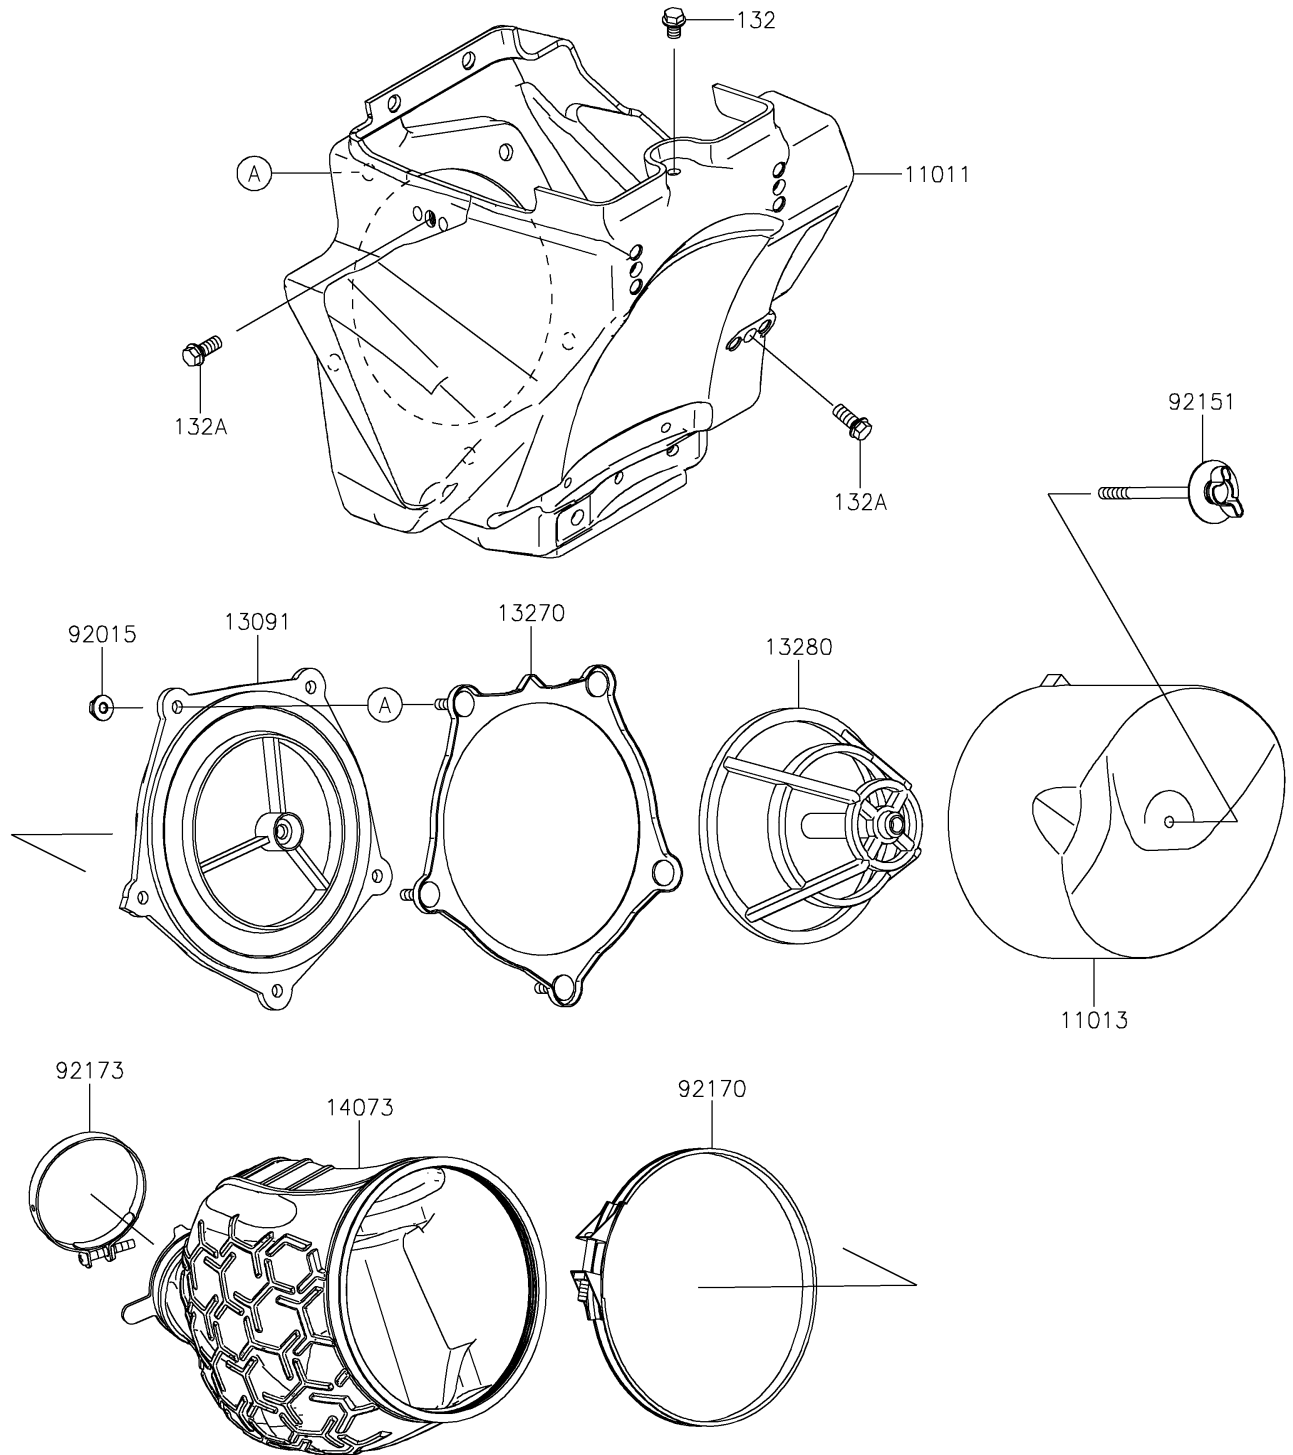

2026 KX™ 85

PARTS DIAGRAM

Air Cleaner

E1130

2026 KX™ 85

PARTS LIST

Air Cleaner

ITEM NAME	PART NUMBER	QUANTITY
CASE-AIR FILTER (Ref # 11011)	11011-1612	1
ELEMENT-AIR FILTER (Ref # 11013)	11013-0736	1
HOLDER (Ref # 13091)	13091-1697	1
PLATE,AIR FILTER (Ref # 13270)	13270-1905	1
HOLDER,ELEMENT (Ref # 13280)	13280-0768	1
DUCT (Ref # 14073)	14073-2137	1
NUT,FLANGED,5MM (Ref # 92015)	92015-1259	5
BOLT,AIR FILTER (Ref # 92151)	92151-1256	1
CLAMP,126MM (Ref # 92170)	92170-1194	1
CLAMP,55MM (Ref # 92173)	92173-2257	1
BOLT-FLANGED-SMALL,6X8 (Ref # 132)	132BA0608	1
BOLT-FLANGED-SMALL,6X14 (Ref # 132A)	132BA0614	2