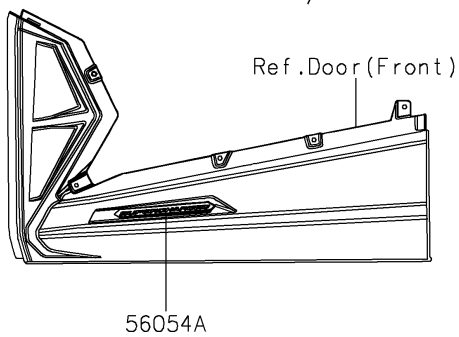

2026 Teryx5 H2 Deluxe eS

PARTS DIAGRAM

Decals(Green)

F2861A

2026 Teryx5 H2 Deluxe eS

PARTS LIST Decals(Green)

ITEM NAME

PART NUMBER