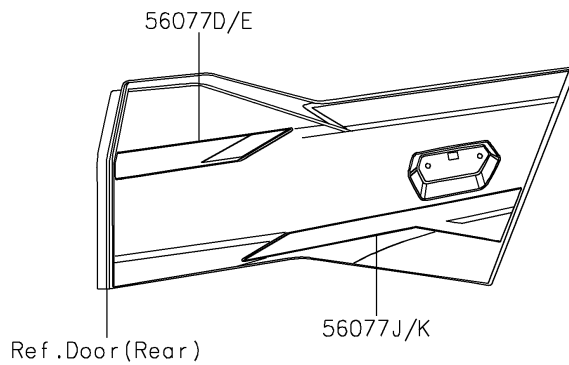

2026 Teryx5 H2 Deluxe eS

PARTS DIAGRAM

Decals(Green)

F2861A

2026 Teryx5 H2 Deluxe eS

PARTS LIST Decals(Green)

ITEM NAME

PART NUMBER