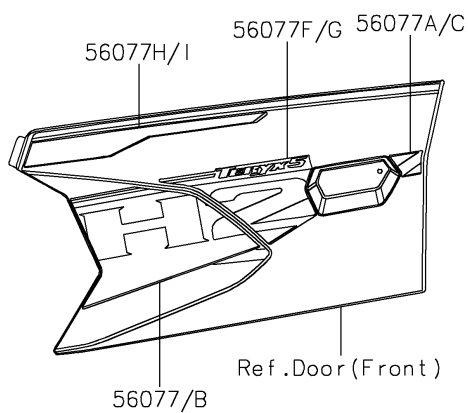

2026 Teryx5 H2 Deluxe eS

PARTS DIAGRAM

Decals(Green)

F2861A

2026 Teryx5 H2 Deluxe eS

PARTS LIST Decals(Green)

ITEM NAME

PART NUMBER

QUANTITY
