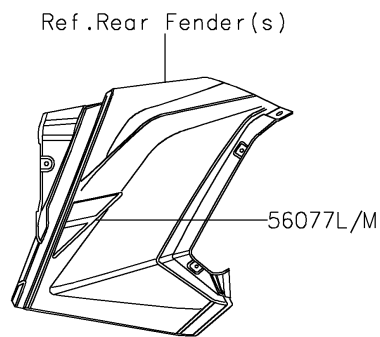

2026 Teryx5 H2 Deluxe eS

PARTS DIAGRAM

Decals(Green)

F2861A

2026 Teryx5 H2 Deluxe eS

PARTS LIST Decals(Green)

ITEM NAME

PART NUMBER