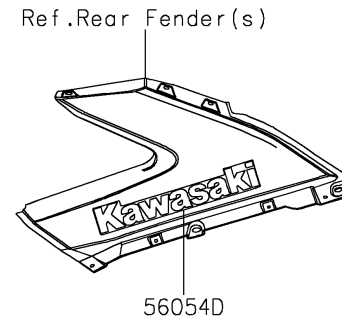

2026 Teryx5 H2 Deluxe eS

PARTS DIAGRAM

Decals(Green)

F2861A

2026 Teryx5 H2 Deluxe eS

PARTS LIST Decals(Green)

ITEM NAME

PART NUMBER