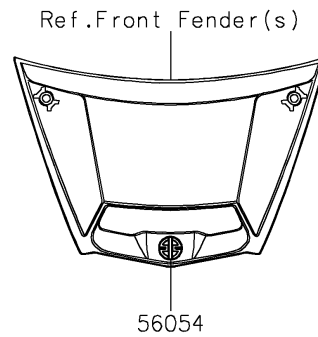

2026 Teryx5 H2 Deluxe eS

PARTS DIAGRAM

Decals(Green)

F2861A

2026 Teryx5 H2 Deluxe eS

PARTS LIST Decals(Green)

ITEM NAME

PART NUMBER