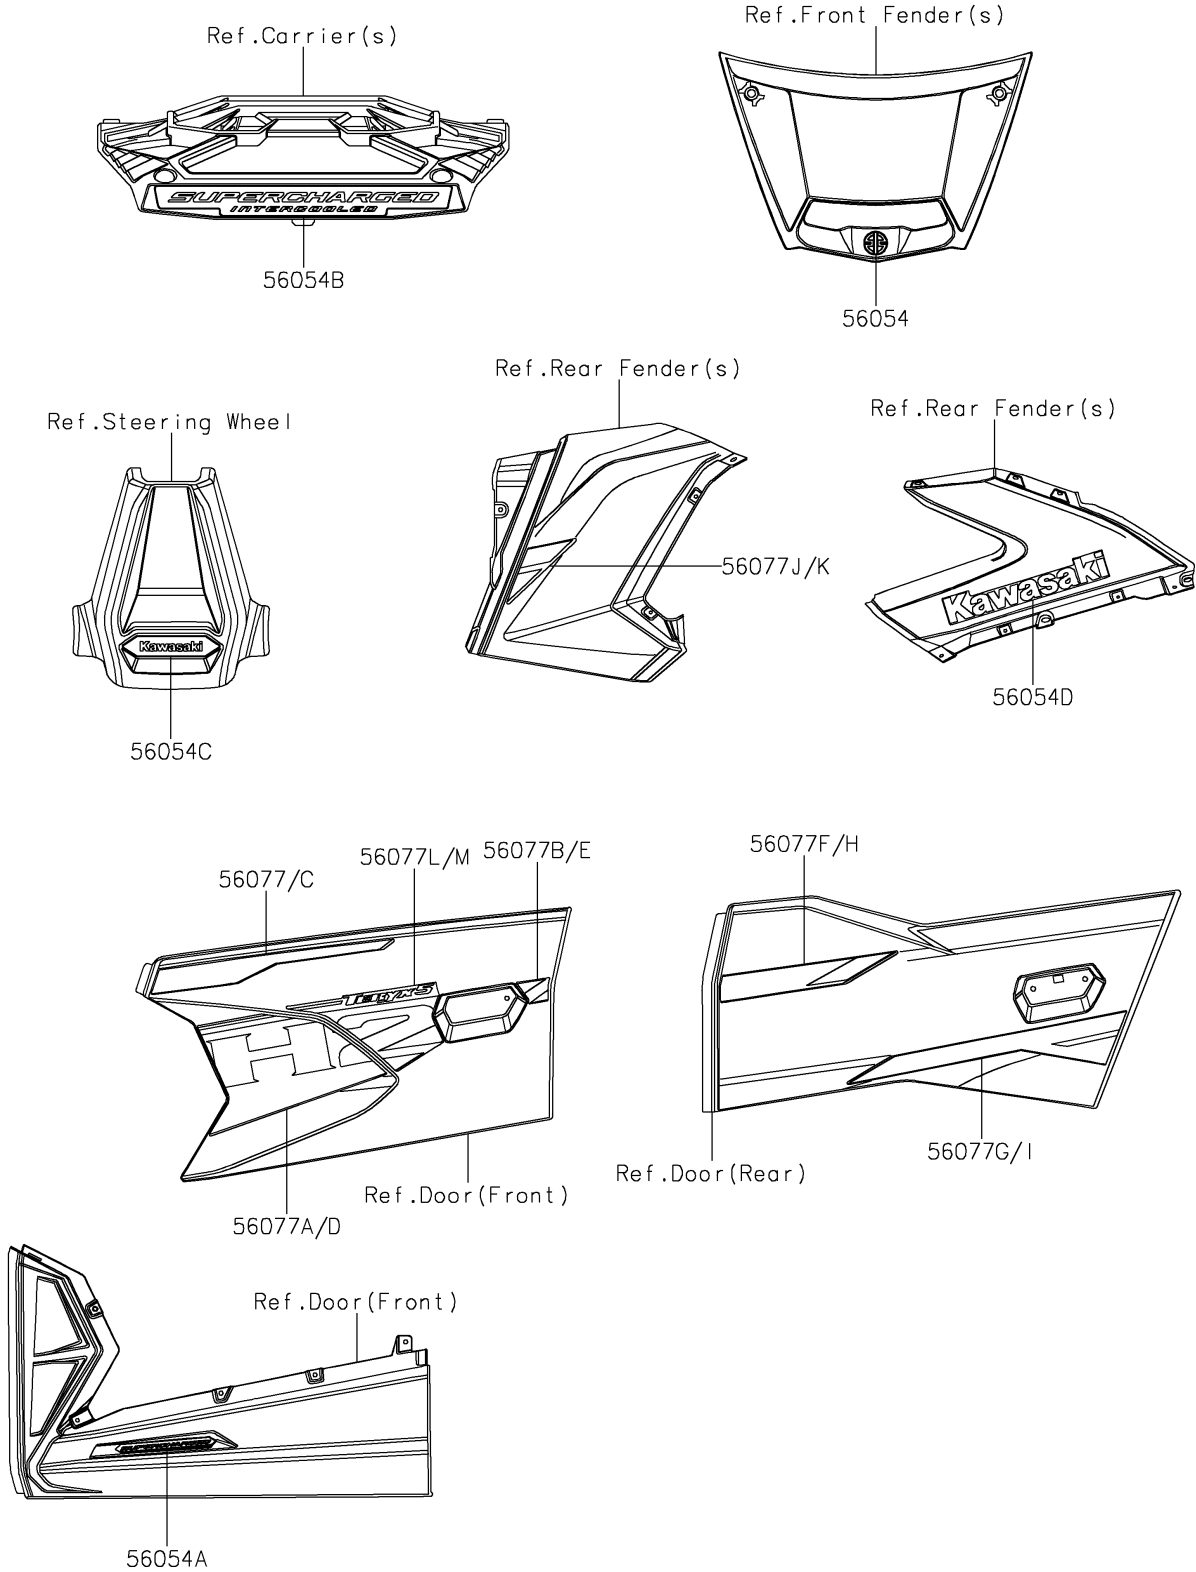

2026 Teryx5 H2 Deluxe eS

PARTS DIAGRAM

Decals(Gray)

F2861

2026 Teryx5 H2 Deluxe eS

PARTS LIST

Decals(Gray)

ITEM NAME

PART NUMBER

QUANTITY
