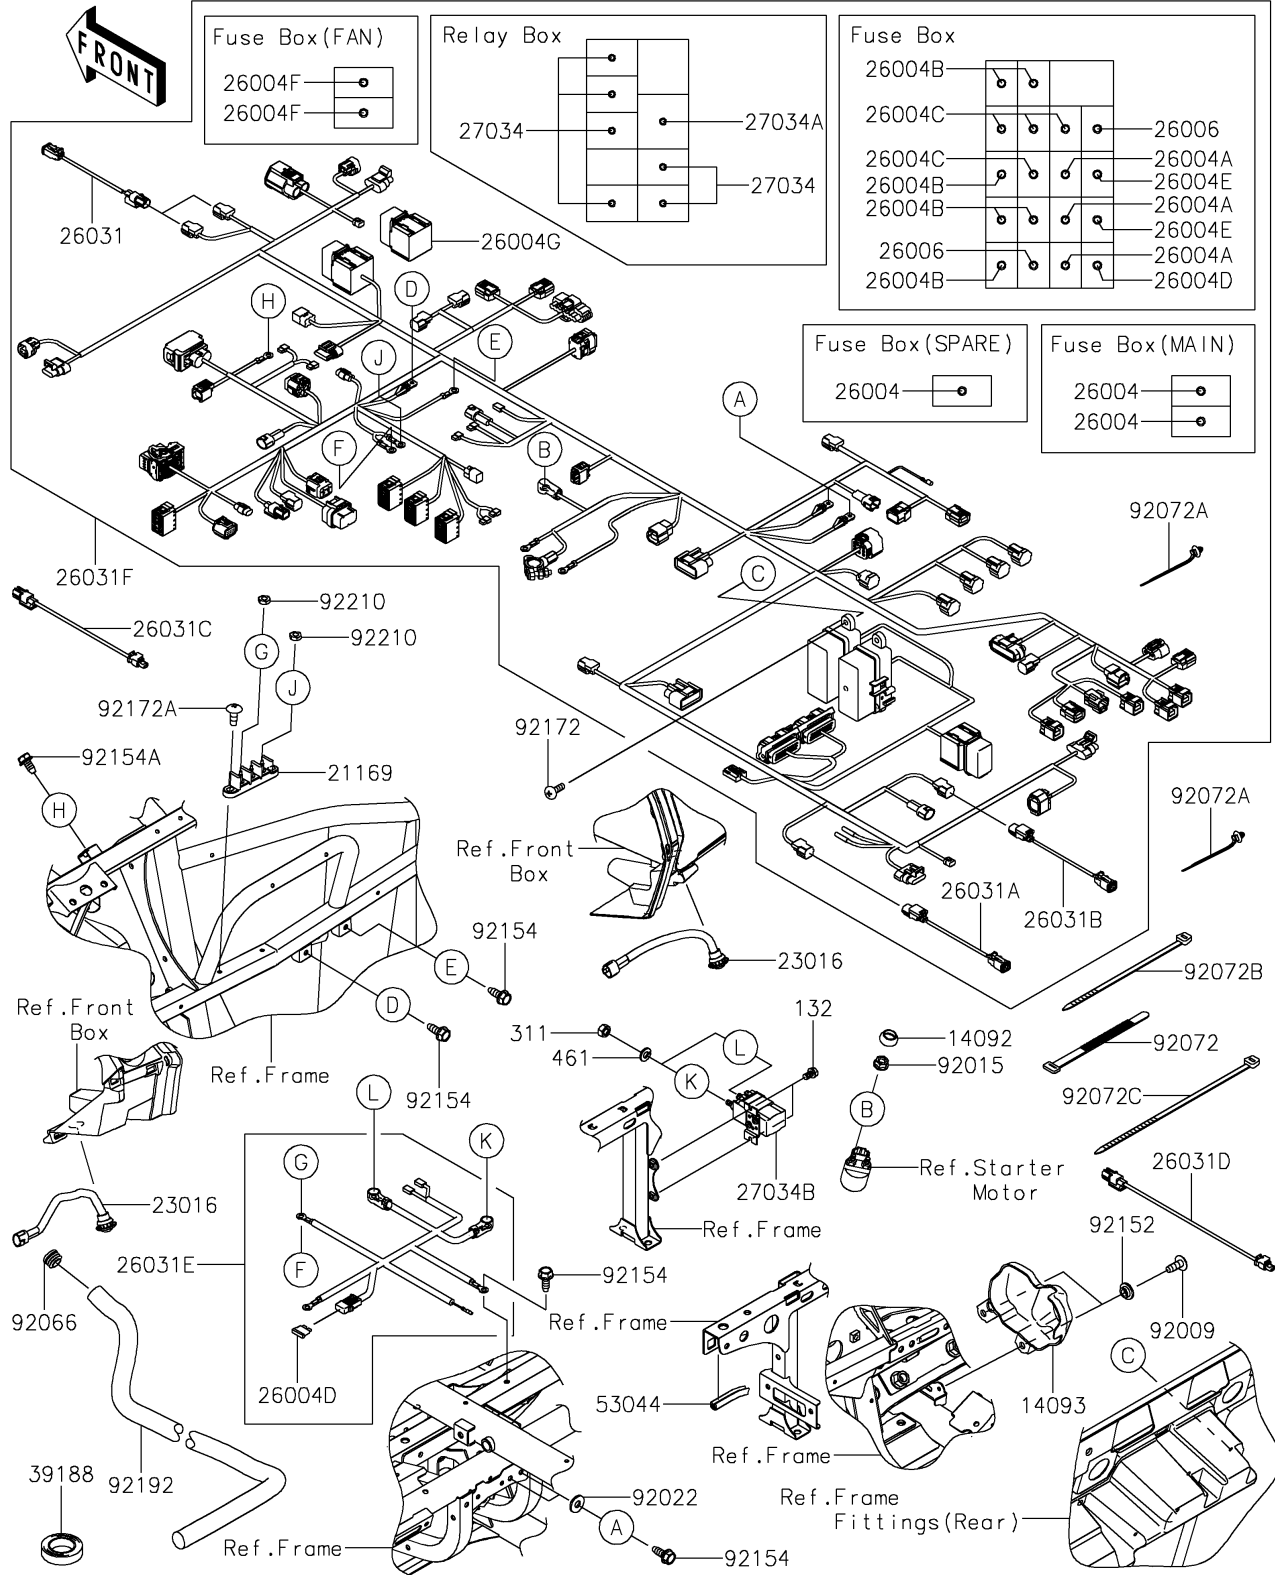

2026 Teryx5 H2 Deluxe eS

PARTS DIAGRAM

Chassis Electrical Equipment

F2760

2026 Teryx5 H2 Deluxe eS

PARTS LIST

Chassis Electrical Equipment

ITEM NAME

PART NUMBER

QUANTITY
