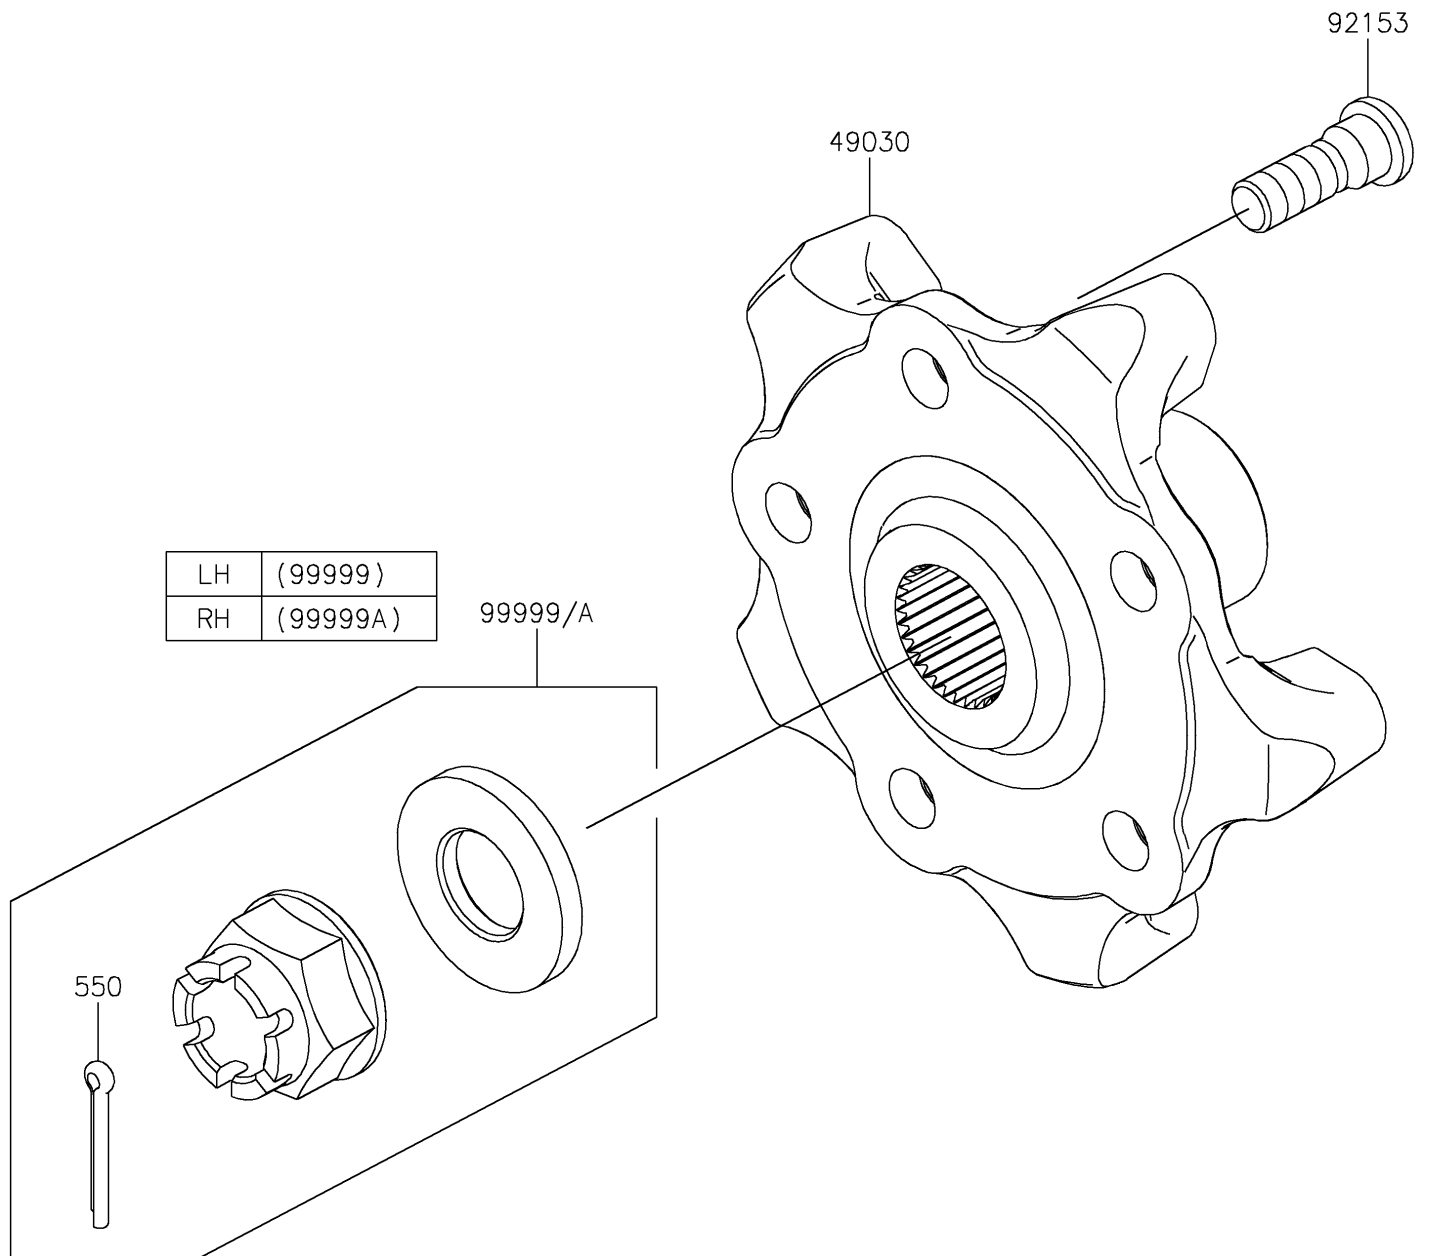

2026 Teryx5 H2 Deluxe eS

PARTS DIAGRAM

Rear Hubs/Brakes

F2240

2026 Teryx5 H2 Deluxe eS

PARTS LIST

Rear Hubs/Brakes

ITEM NAME

PART NUMBER

QUANTITY
