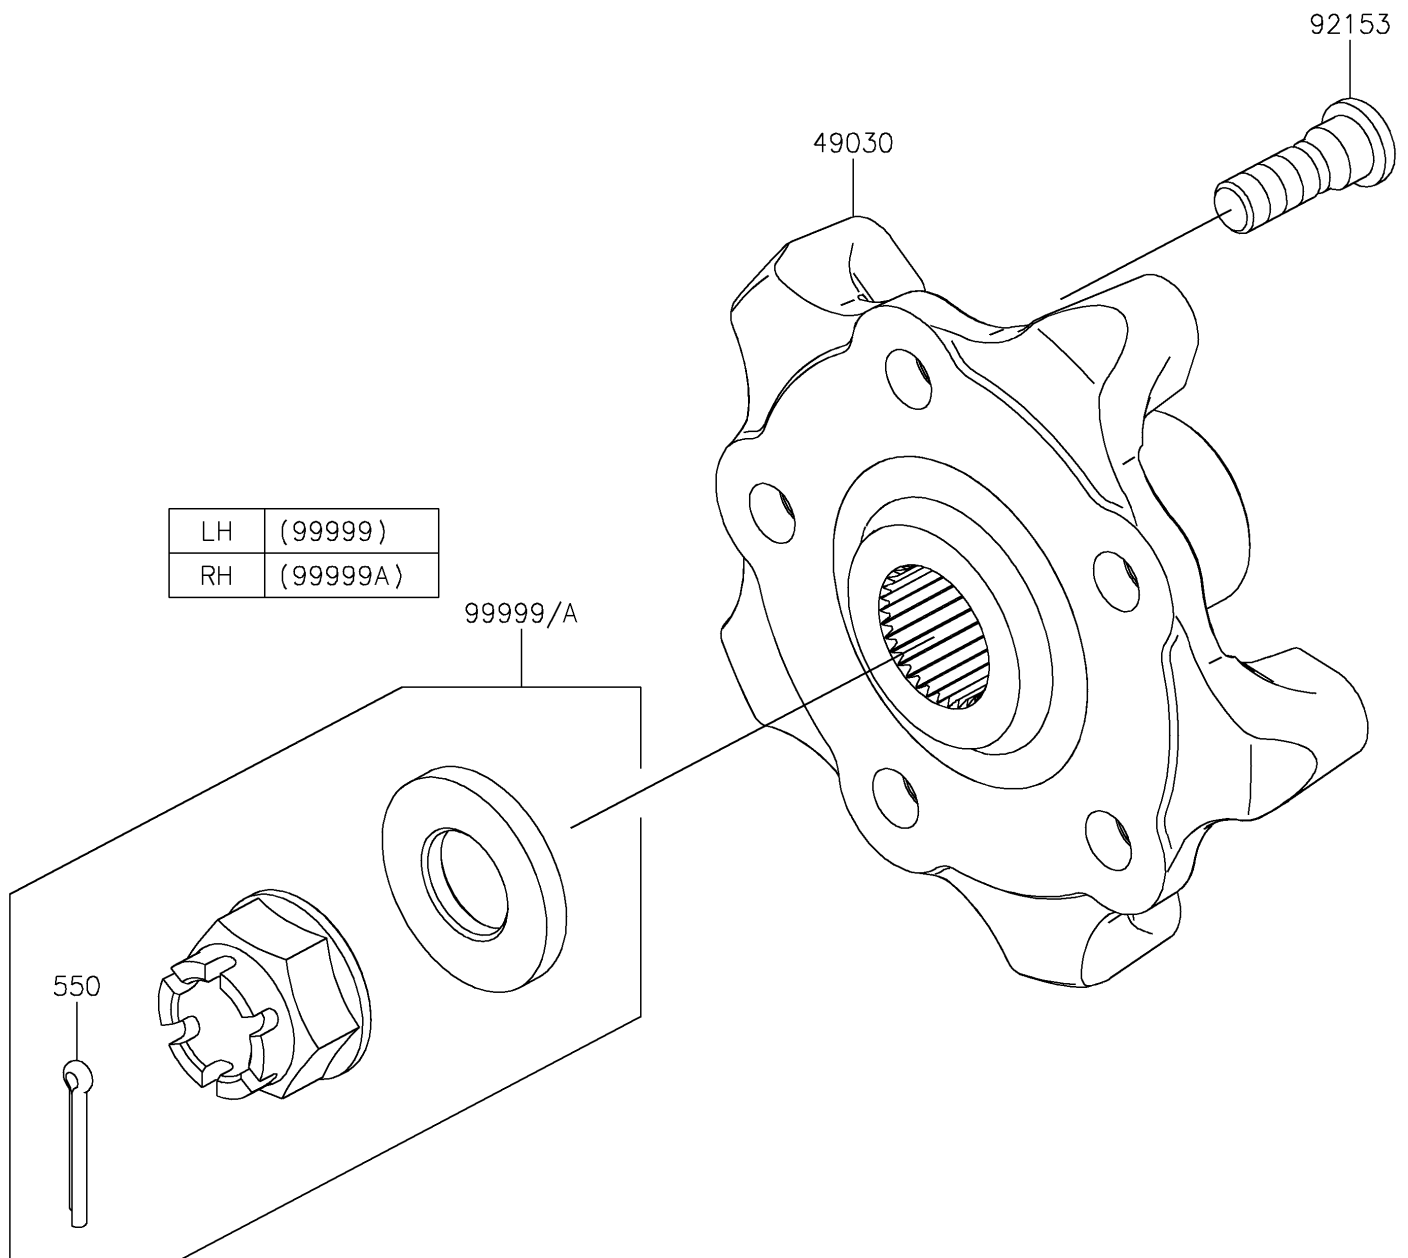

2026 Teryx5 H2 Deluxe eS

PARTS DIAGRAM

Front Hubs/Brakes

F2230

2026 Teryx5 H2 Deluxe eS

PARTS LIST

Front Hubs/Brakes

ITEM NAME

PART NUMBER

QUANTITY
