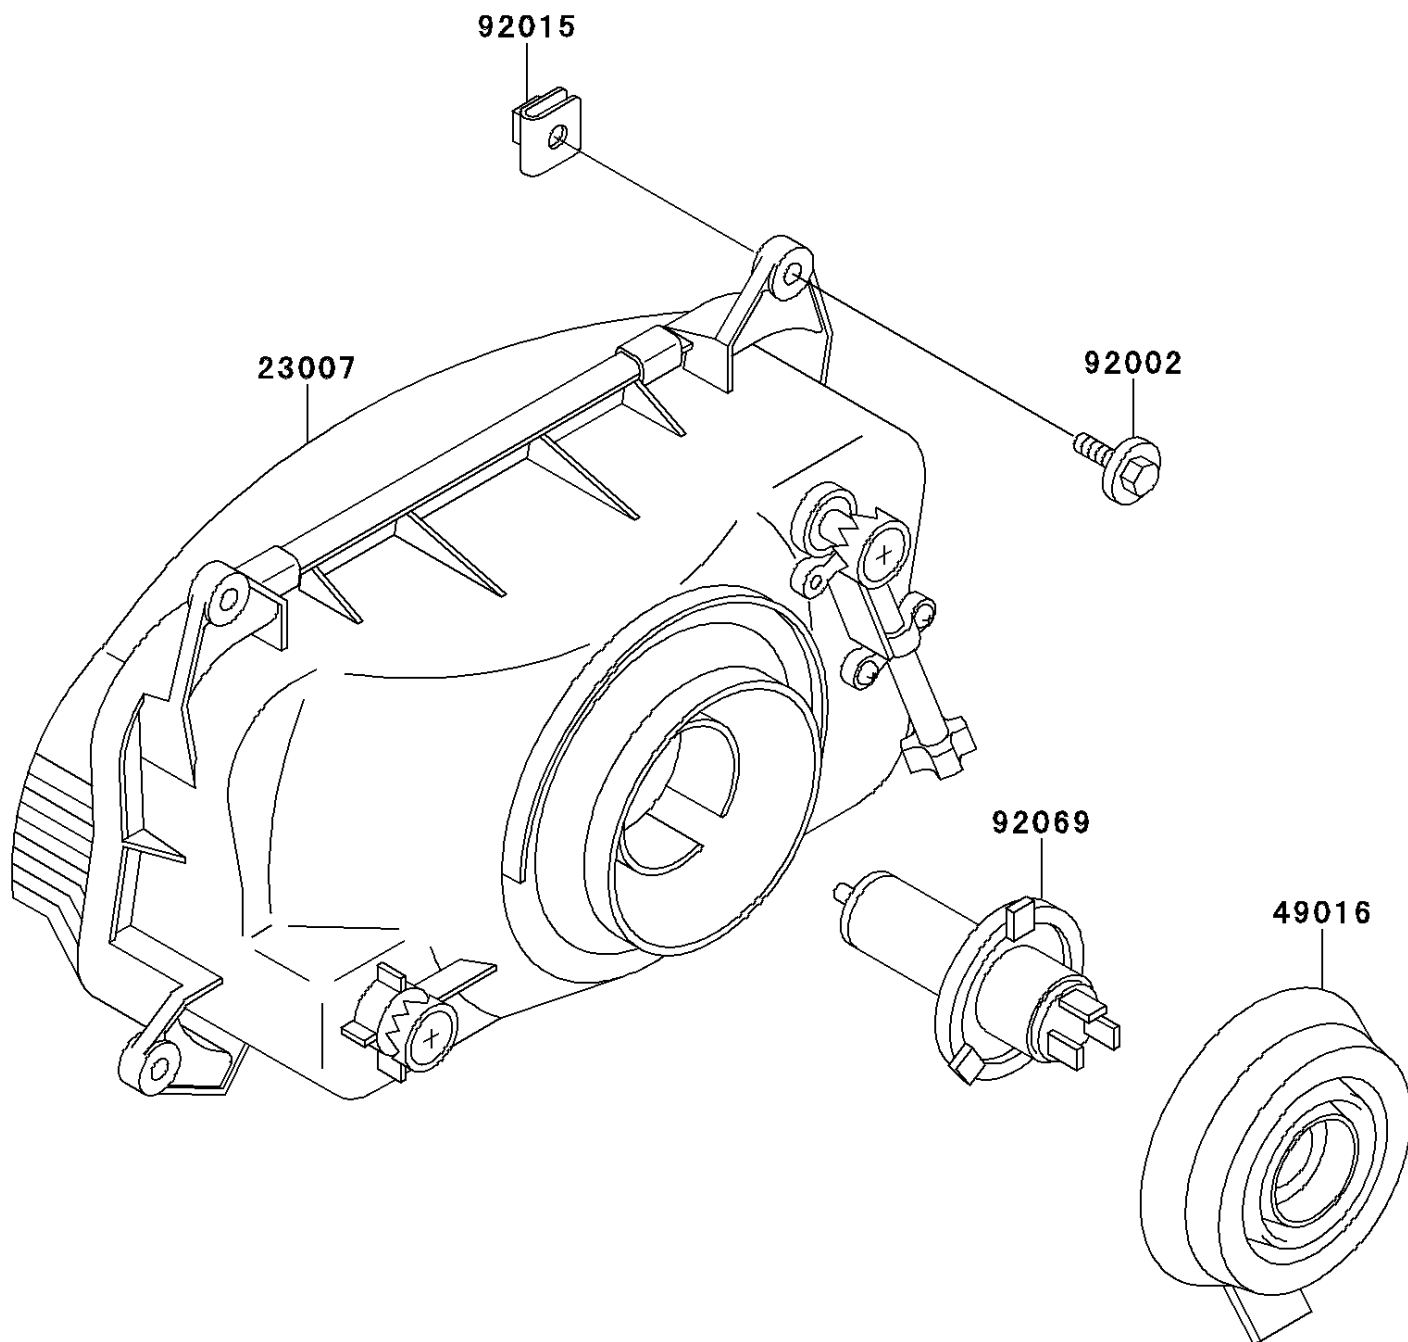

1990 Ninja[®] ZX[™]-6

PARTS DIAGRAM

Head Lamp

F2710

1990 Ninja® ZX™-6

PARTS LIST

Head Lamp

ITEM NAME

PART NUMBER

QUANTITY
