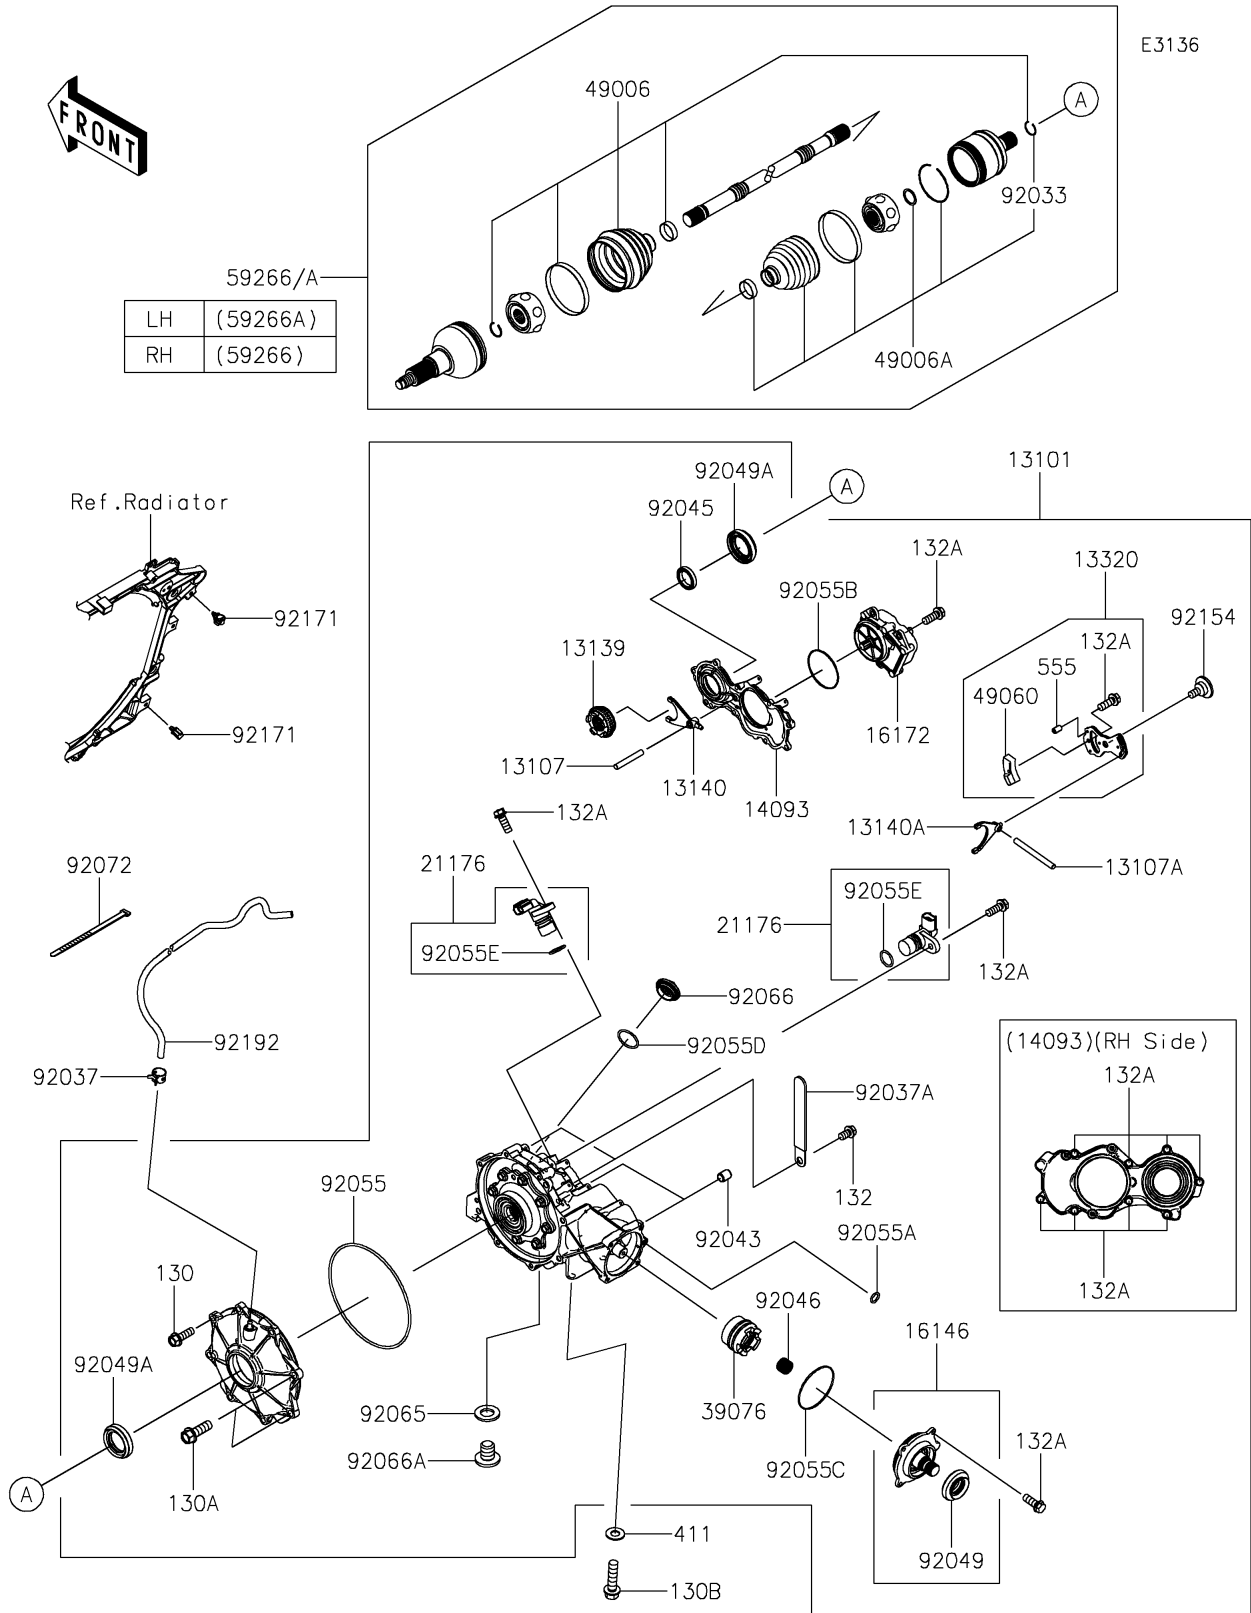

2026 Teryx5 H2 Deluxe eS

PARTS DIAGRAM

Drive Shaft-Front

2026 Teryx5 H2 Deluxe eS

PARTS LIST

Drive Shaft-Front

ITEM NAME

PART NUMBER

QUANTITY
