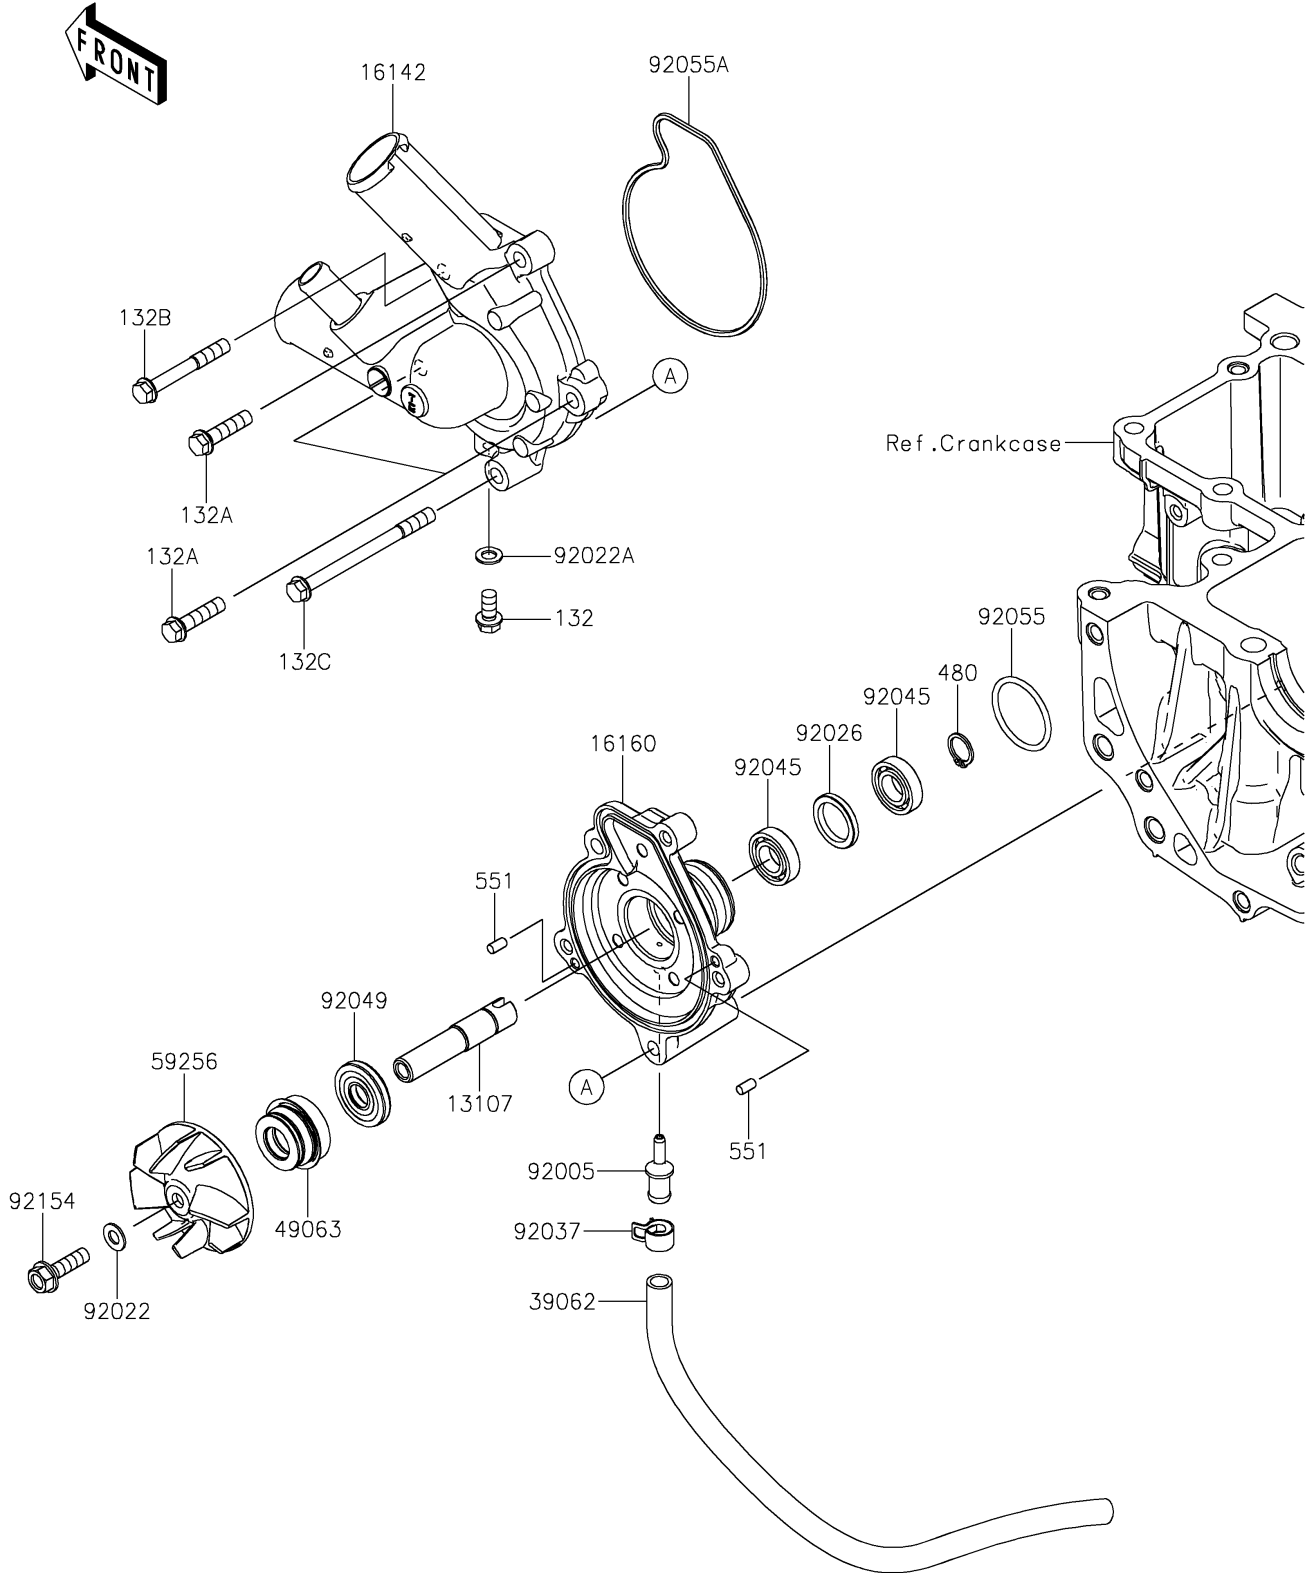

2026 Teryx5 H2 Deluxe eS

PARTS DIAGRAM

Water Pump

E3031

2026 Teryx5 H2 Deluxe eS

PARTS LIST

Water Pump

ITEM NAME

PART NUMBER

QUANTITY
