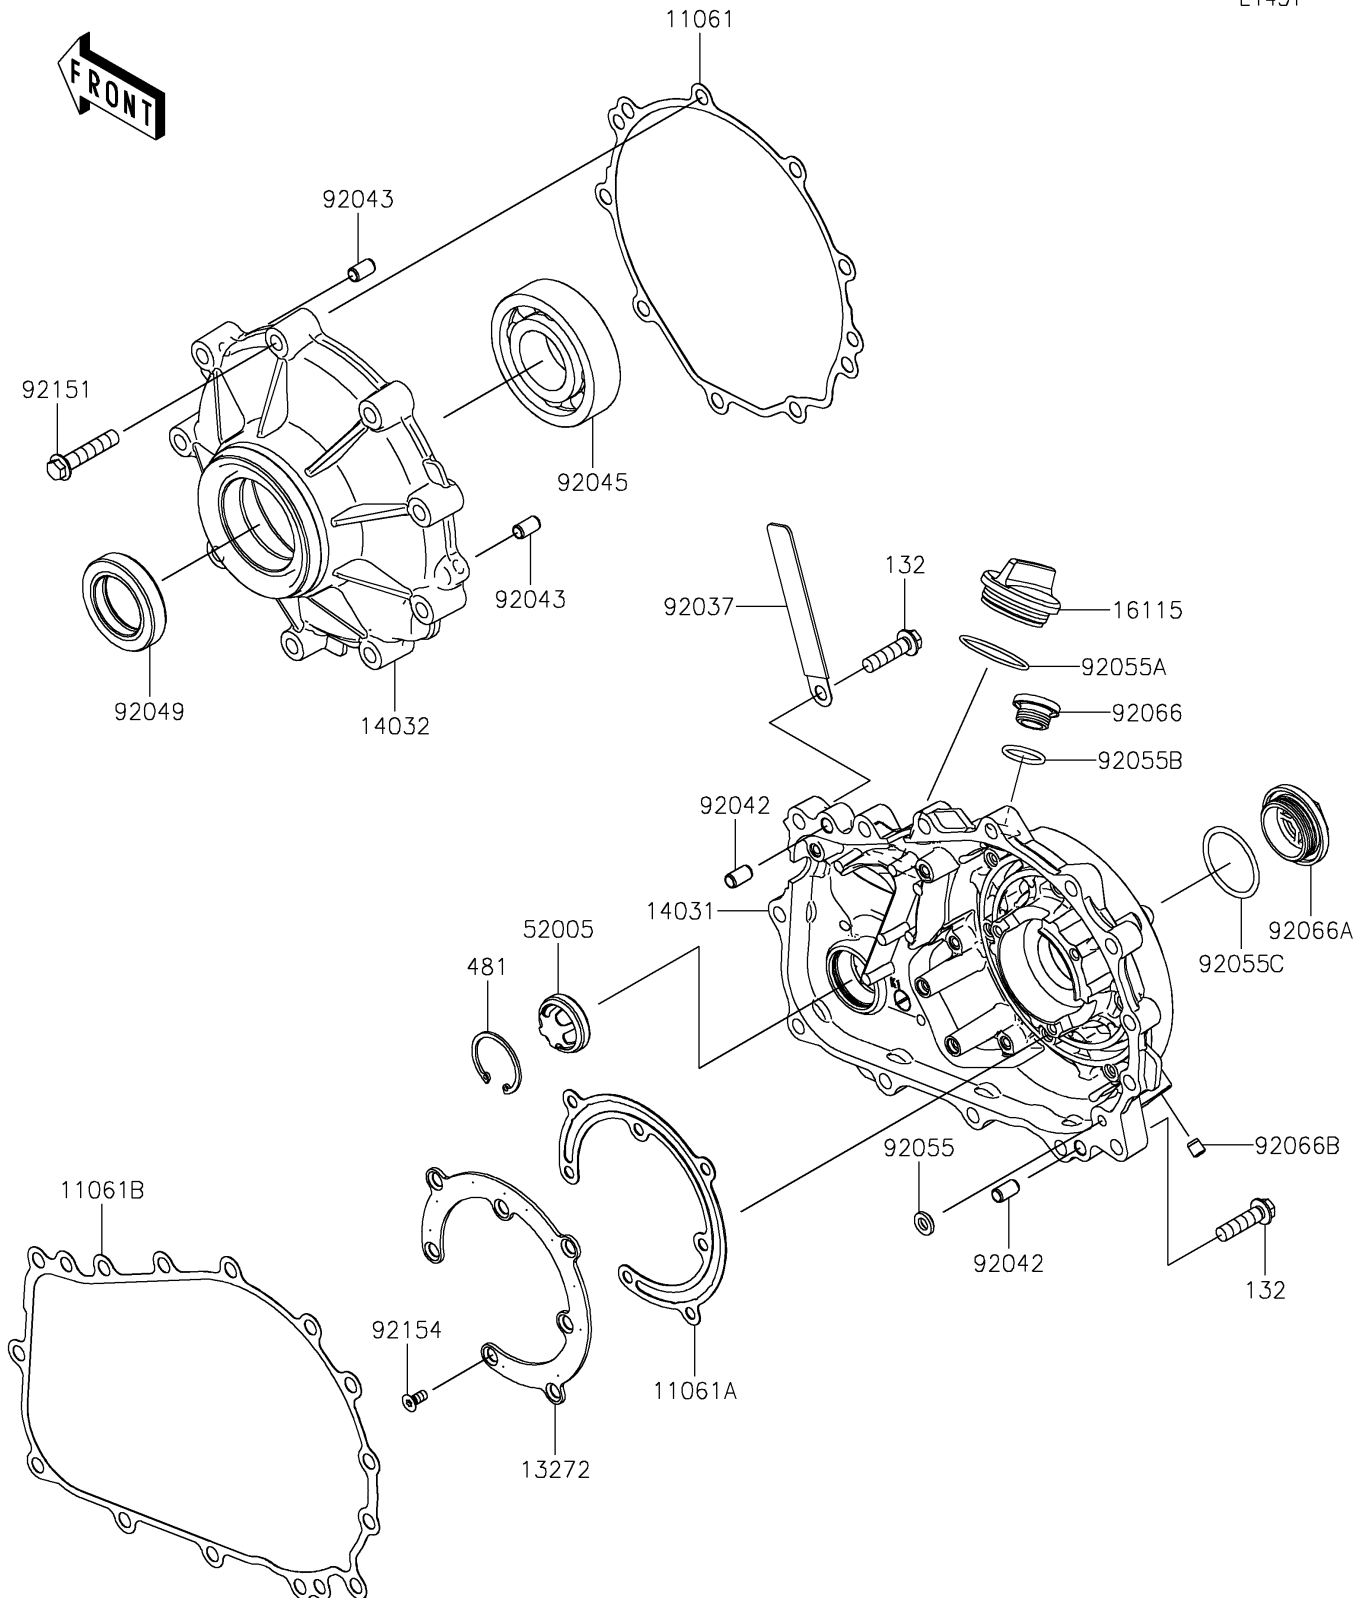

2026 Teryx5 H2 Deluxe eS

PARTS DIAGRAM

Engine Cover(s)

E1431

2026 Teryx5 H2 Deluxe eS

PARTS LIST

Engine Cover(s)

ITEM NAME

PART NUMBER

QUANTITY
