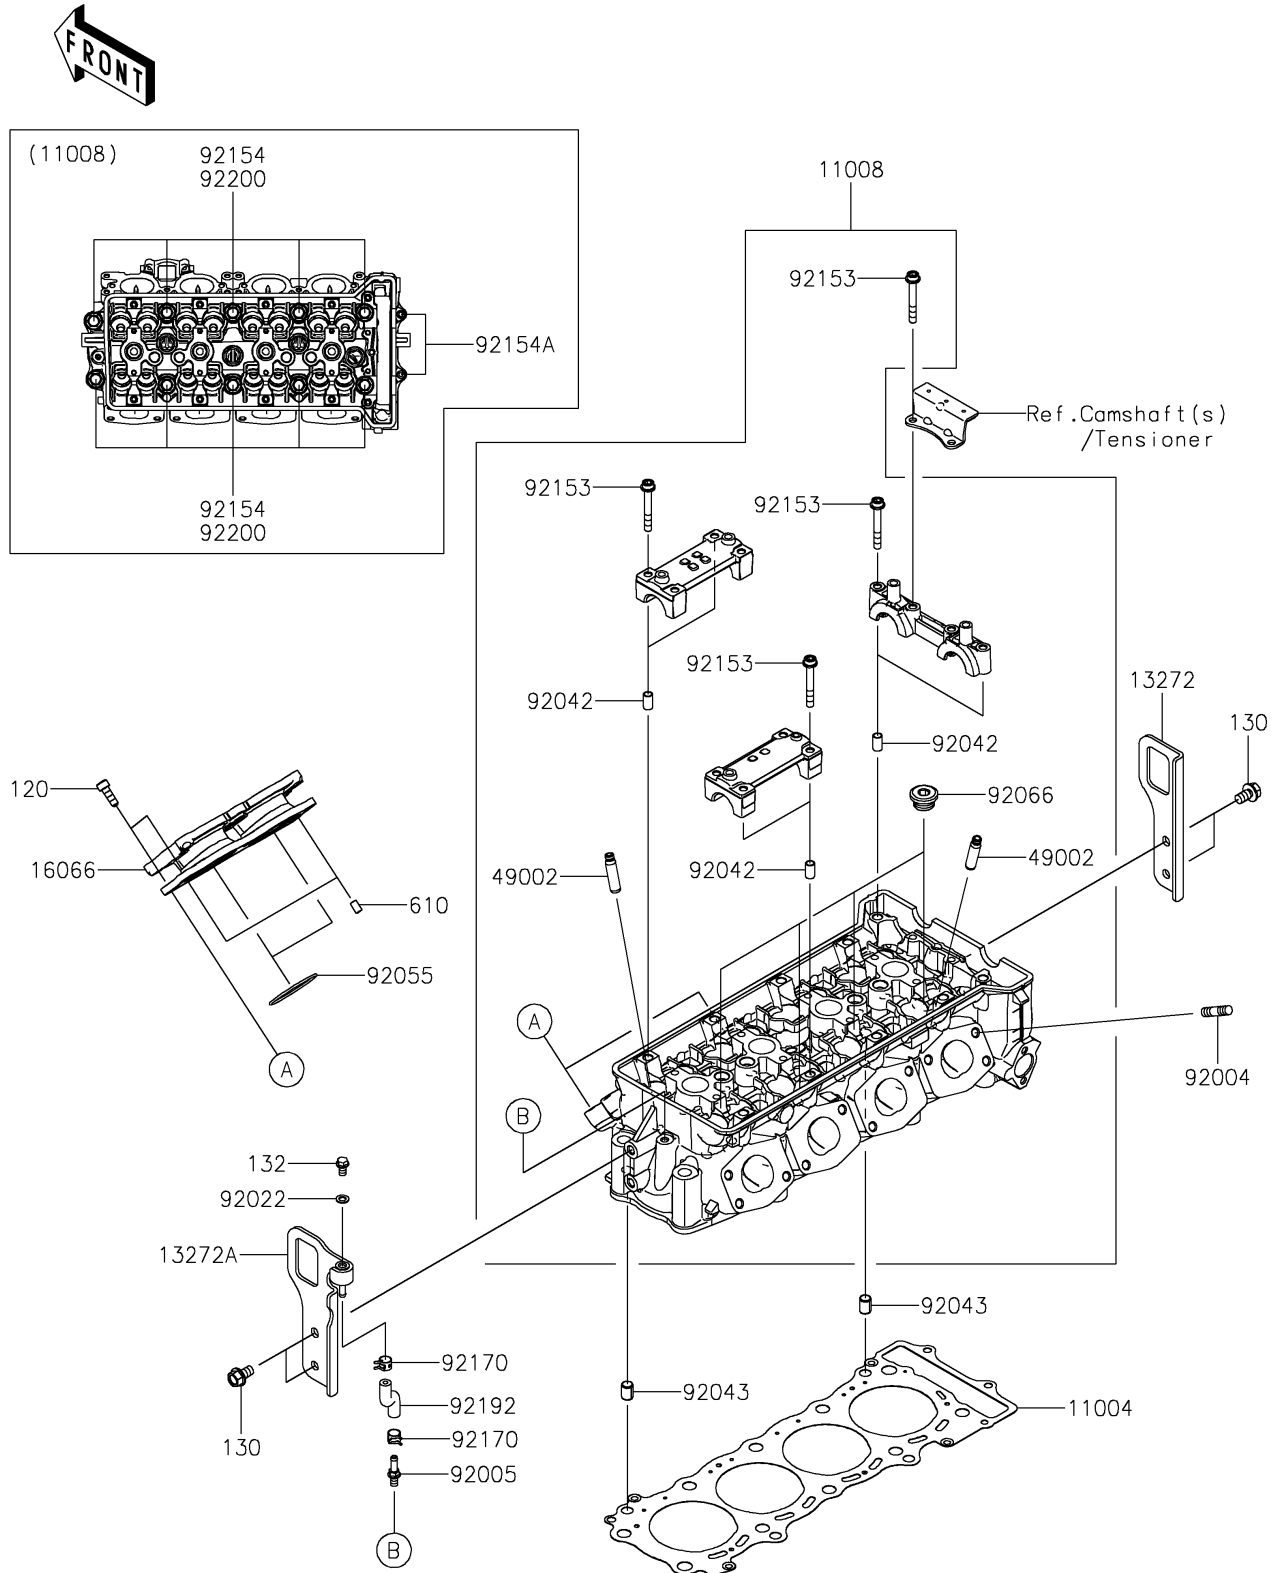

2026 Teryx5 H2 Deluxe eS

PARTS DIAGRAM

Cylinder Head

E1111

2026 Teryx5 H2 Deluxe eS

PARTS LIST

Cylinder Head

ITEM NAME

PART NUMBER

QUANTITY
