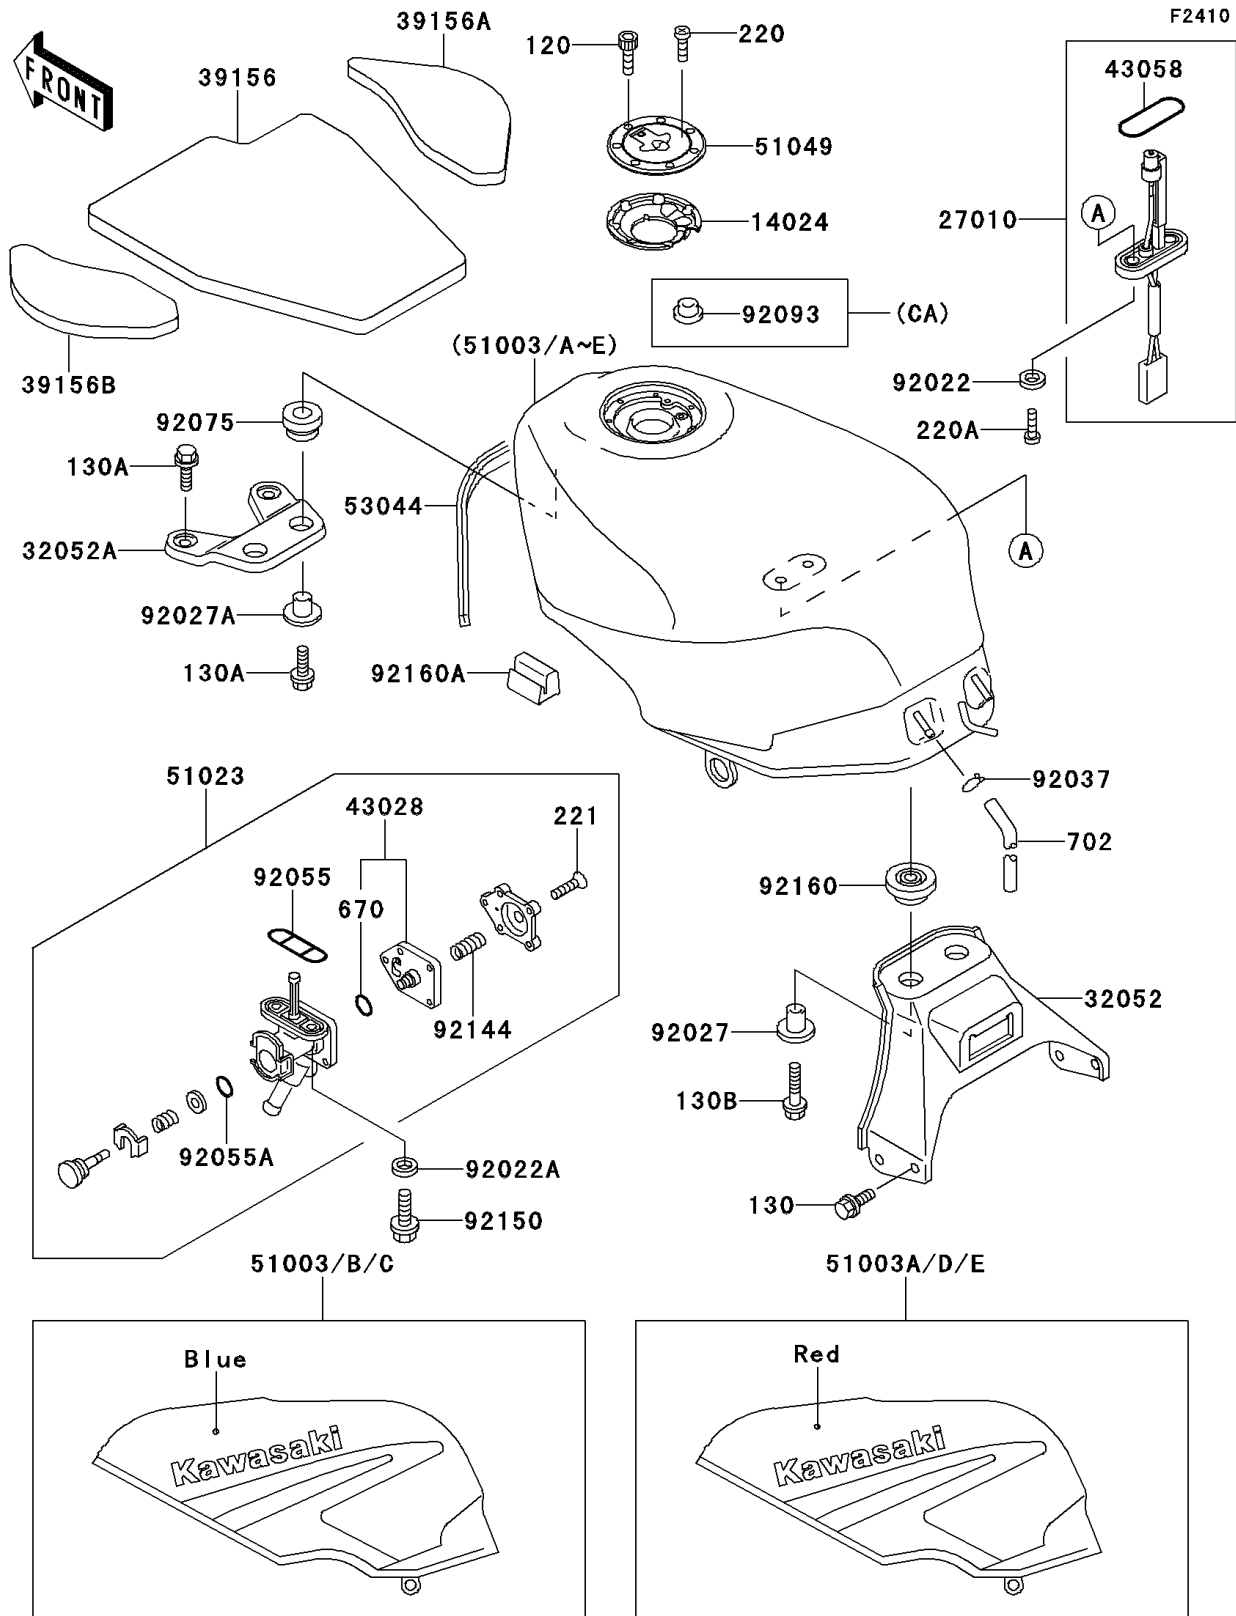

1990 Ninja[®] ZX[™]-6

PARTS DIAGRAM

Fuel Tank

1990 Ninja[®] ZX[™]-6

PARTS LIST

Fuel Tank

ITEM NAME

PART NUMBER

QUANTITY
