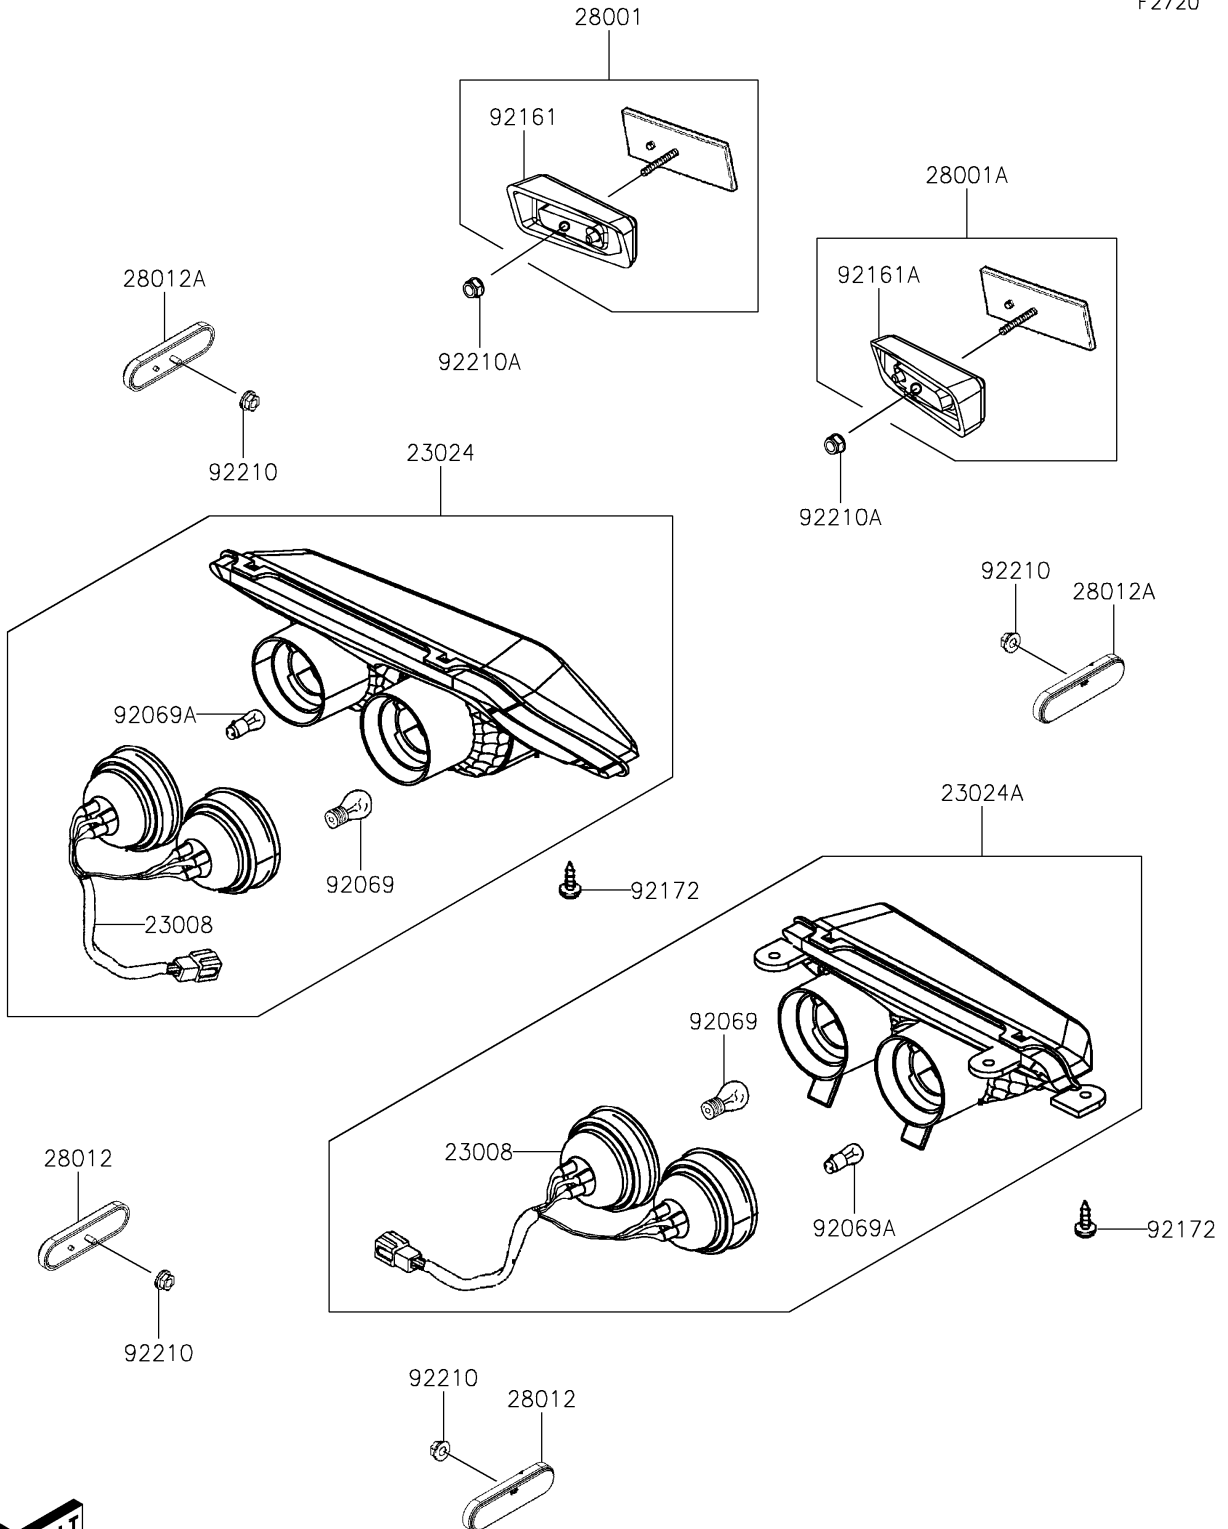

2026 Brute Force 450

PARTS DIAGRAM

Taillight(s)

F2720

2026 Brute Force 450

PARTS LIST

Taillight(s)

ITEM NAME	PART NUMBER	QUANTITY
SOCKET-ASSY,TAIL LAMP (Ref # 23008)	23008-Y020	2
LAMP-ASSY-TAIL,RH (Ref # 23024)	23024-Y004	1
LAMP-ASSY-TAIL,LH (Ref # 23024A)	23024-Y005	1
REFLECTOR-ASSY-REFLEX,RR,RH (Ref # 28001)	28001-Y001	1
REFLECTOR-ASSY-REFLEX,RR,LH (Ref # 28001A)	28001-Y002	1
REFLECTOR-REFLEX (Ref # 28012)	28012-Y005	2
REFLECTOR-REFLEX (Ref # 28012A)	28012-Y006	2
BULB (Ref # 92069)	92069-Y001	2
BULB,12V 5W (Ref # 92069A)	92069-Y004	2
DAMPER,REFLECTOR,RR,RH (Ref # 92161)	92161-Y060	1
DAMPER,REFLECTOR,RR,LH (Ref # 92161A)	92161-Y061	1
SCREW,TAPPING,5X12 (Ref # 92172)	92172-Y038	8
NUT,6MM (Ref # 92210)	92210-Y027	4
NUT,FLANGE,5MM (Ref # 92210A)	92210-Y053	2