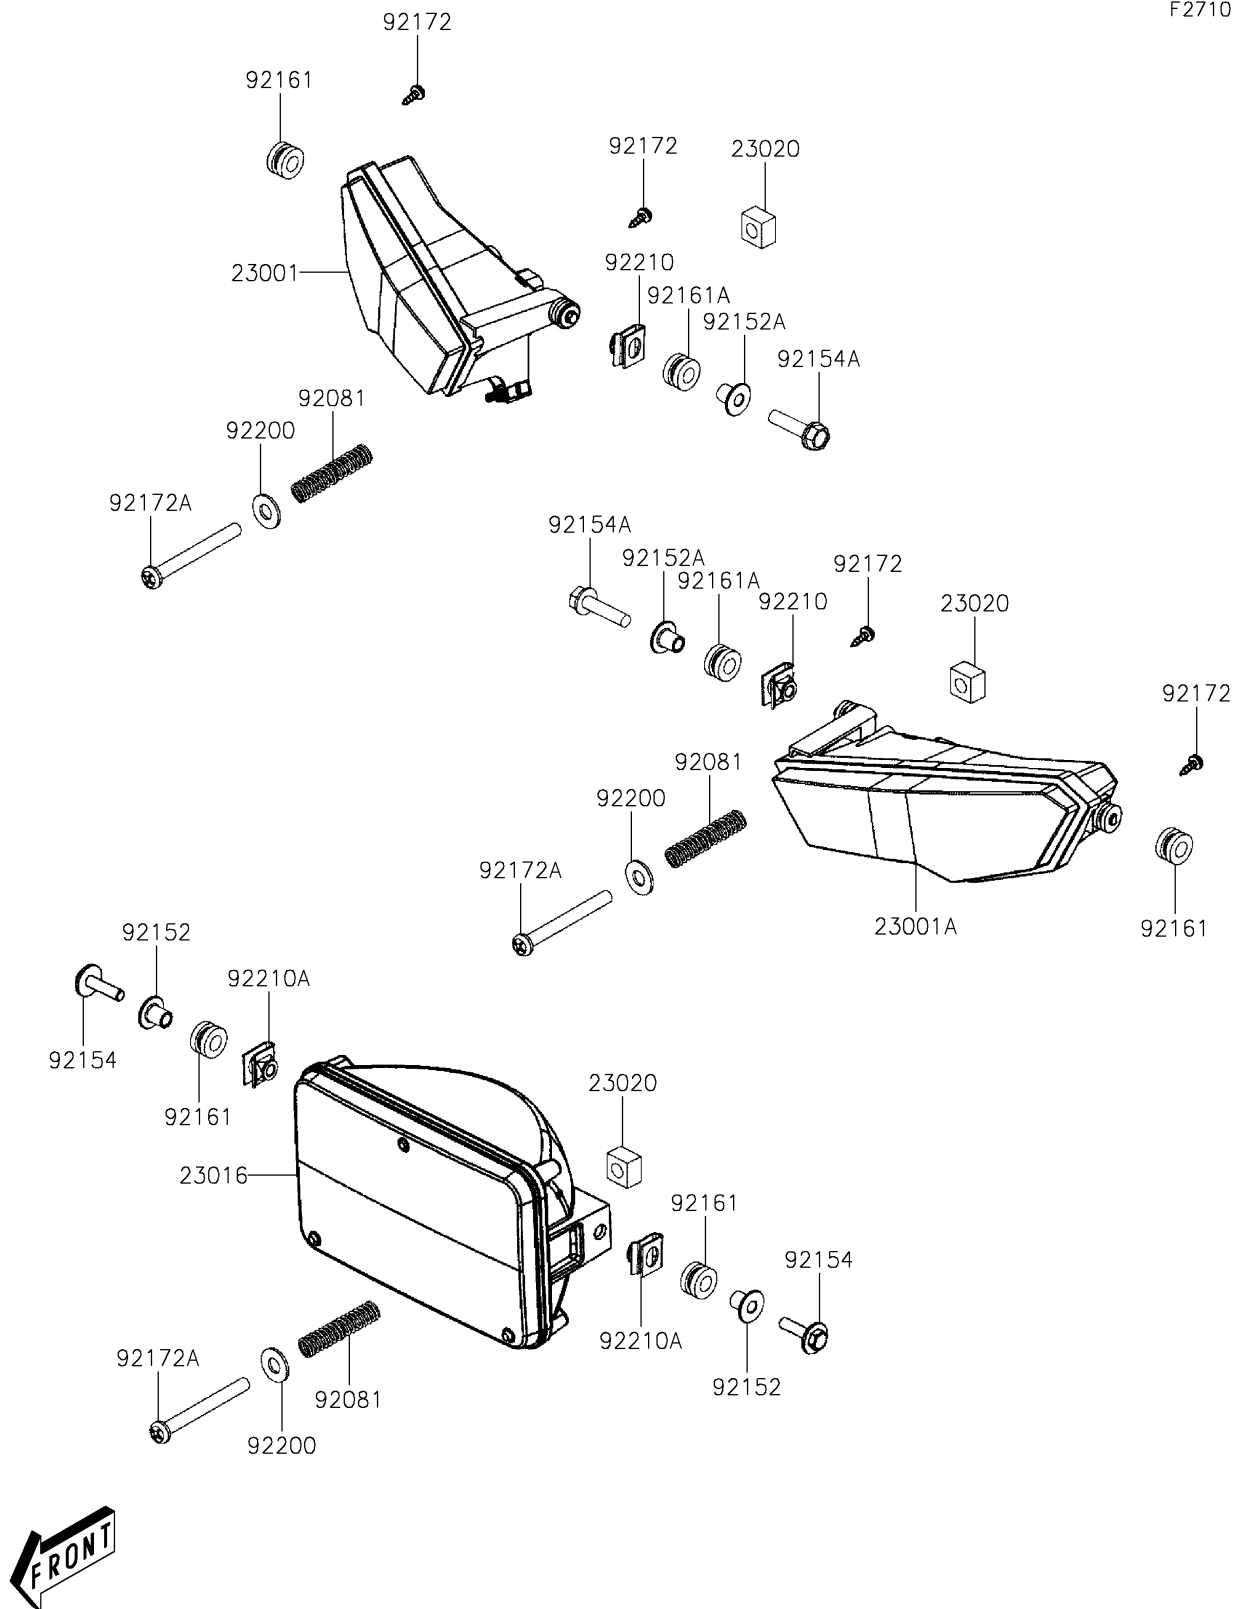

2026 Brute Force 450

PARTS DIAGRAM

Headlight(s)

F2710