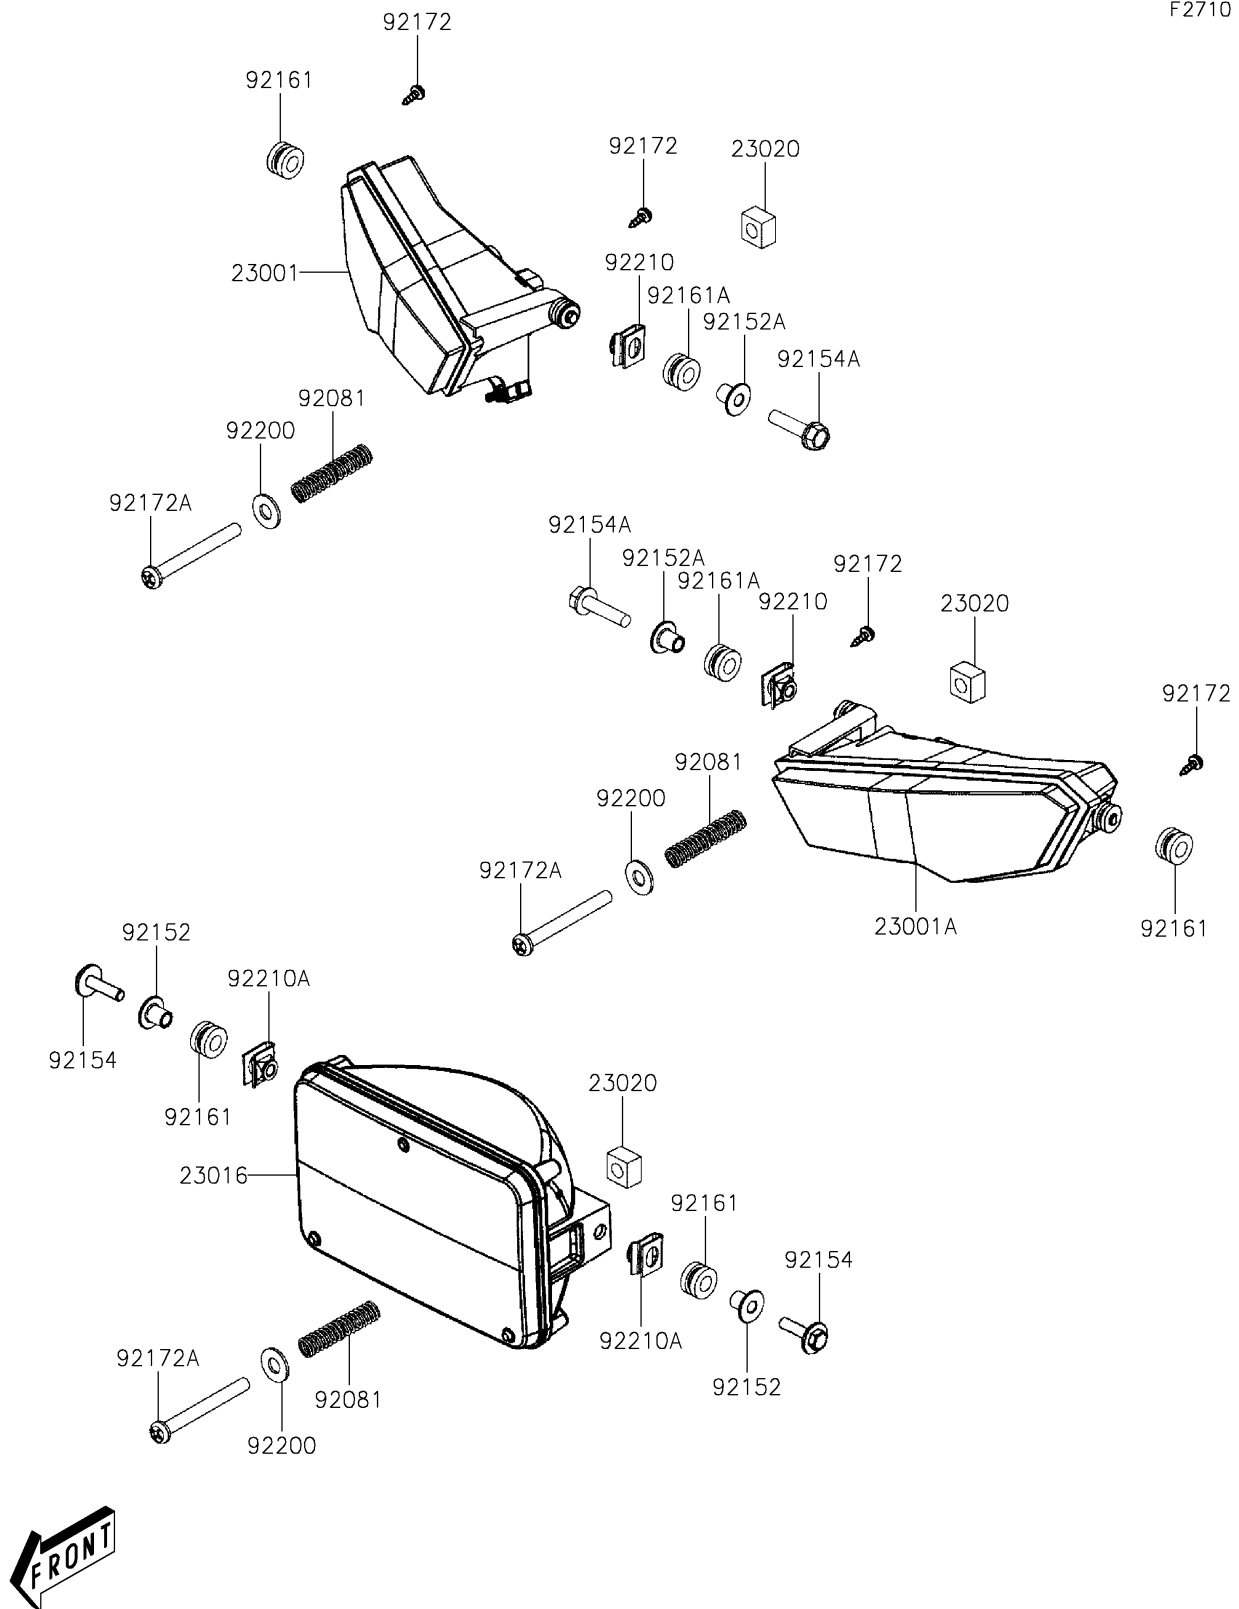

2026 BRUTE FORCE® 450 4x4

PARTS DIAGRAM

Headlight(s)

F2710

2026 BRUTE FORCE® 450 4x4

PARTS LIST

Headlight(s)

ITEM NAME	PART NUMBER	QUANTITY
LAMP-ASSY-HEAD,RH (Ref # 23001)	23001-Y005	1
LAMP-ASSY-HEAD,LH (Ref # 23001A)	23001-Y006	1
LAMP-ASSY,WORK (Ref # 23016)	23016-Y005	1
NUT,4MM,FOCUS ADJUST (Ref # 23020)	23020-018	3
SPRING,FOCUS ADJUST (Ref # 92081)	92081-1896	3
COLLAR (Ref # 92152)	92152-Y013	2
COLLAR (Ref # 92152A)	92152-Y090	2
BOLT,6X25 (Ref # 92154)	92154-Y099	2
BOLT,FLANGE,6X28 (Ref # 92154A)	92154-Y244	2
DAMPER (Ref # 92161)	92161-Y006	4
DAMPER (Ref # 92161A)	92161-Y066	2
SCREW,TAPPING,5X12 (Ref # 92172)	92172-Y038	4
SCREW,PAN,4X40 (Ref # 92172A)	92172-Y098	3
WASHER,PLAIN,4.5X10X0.8 (Ref # 92200)	92200-Y126	3
NUT,6MM (Ref # 92210)	92210-Y011	2
NUT,6MM (Ref # 92210A)	92210-Y089	2