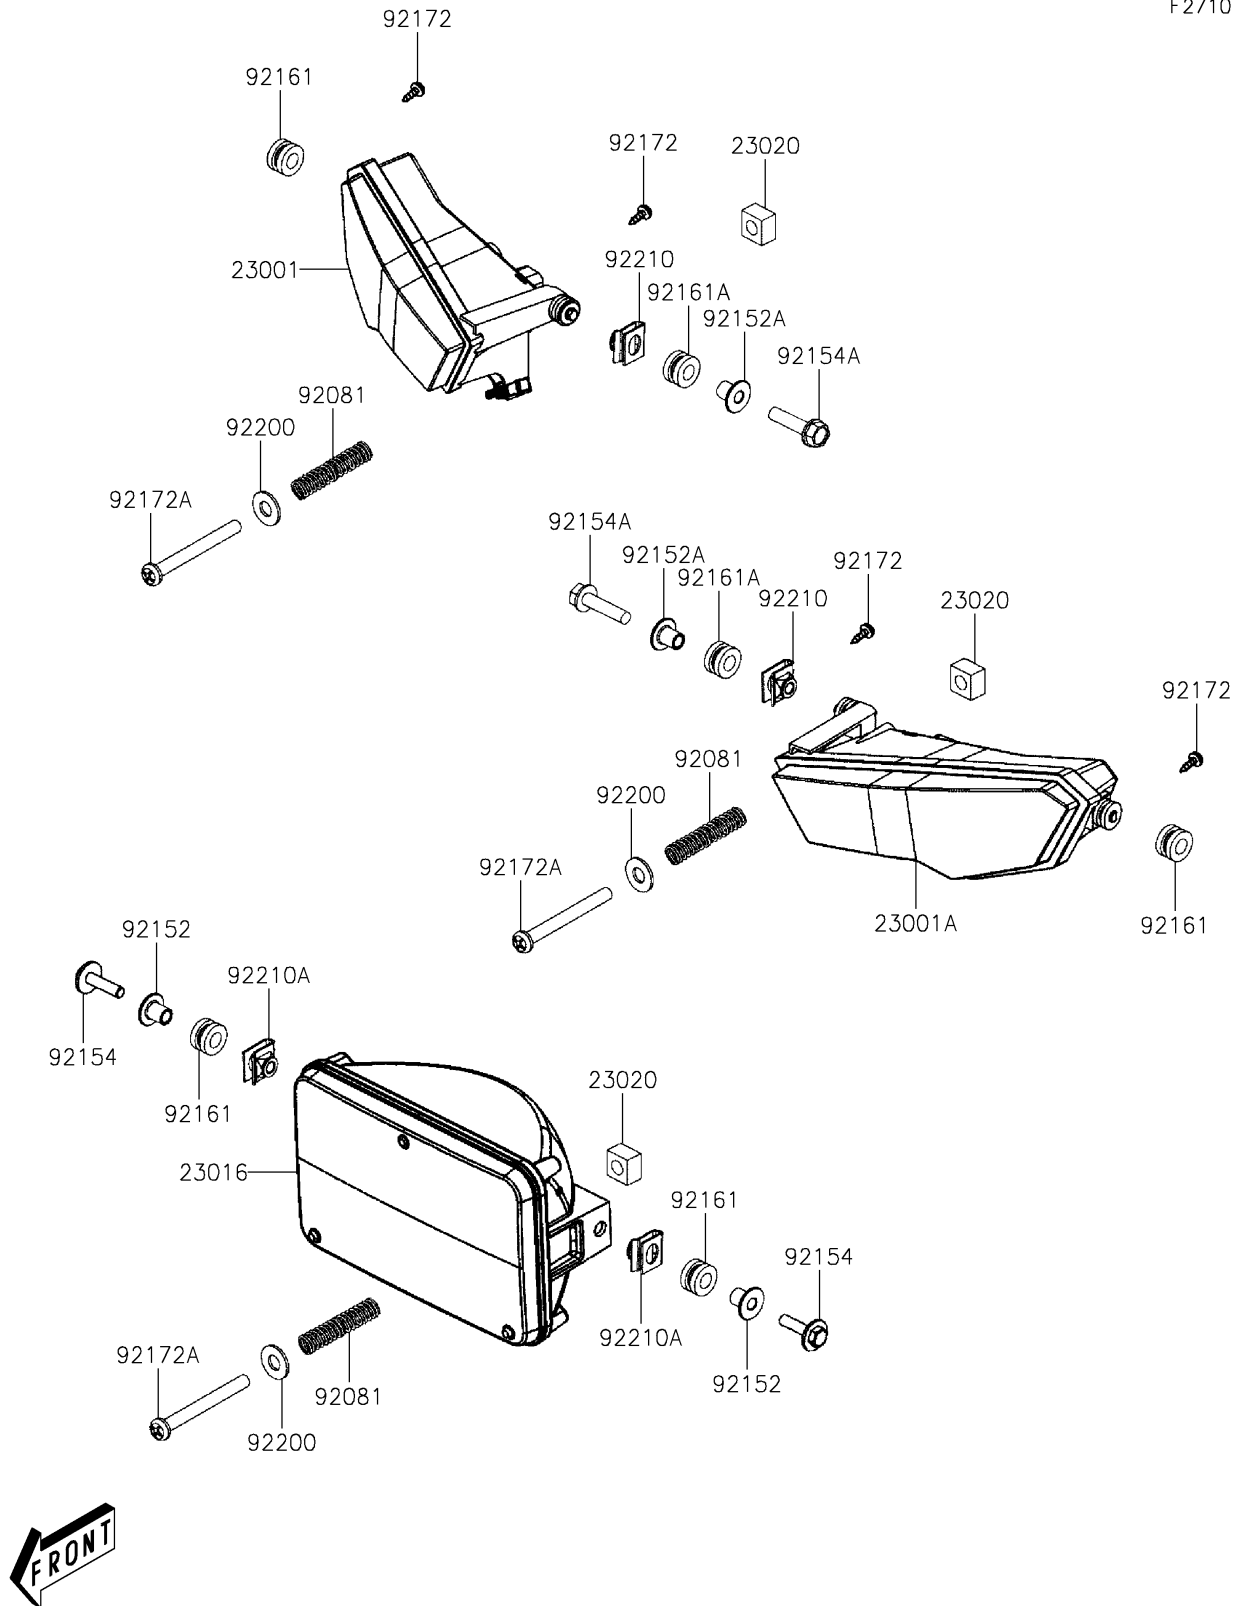

## PARTS DIAGRAM

# 2025 BRUTE FORCE® 450 4x4

## PARTS LIST

### Headlight(s)

ITEM NAME	PART NUMBER	QUANTITY
LAMP-ASSY-HEAD,RH (Ref # 23001)	23001-Y005	1
LAMP-ASSY-HEAD,LH (Ref # 23001A)	23001-Y006	1
LAMP-ASSY,WORK (Ref # 23016)	23016-Y005	1
NUT,4MM,FOCUS ADJUST (Ref # 23020)	23020-018	3
SPRING,FOCUS ADJUST (Ref # 92081)	92081-1896	3
COLLAR (Ref # 92152)	92152-Y013	2
COLLAR (Ref # 92152A)	92152-Y090	2
BOLT,6X25 (Ref # 92154)	92154-Y099	2
BOLT,FLANGE,6X28 (Ref # 92154A)	92154-Y244	2
DAMPER (Ref # 92161)	92161-Y006	4
DAMPER (Ref # 92161A)	92161-Y066	2
SCREW,TAPPING,5X12 (Ref # 92172)	92172-Y038	4
SCREW,PAN,4X40 (Ref # 92172A)	92172-Y098	3
WASHER,PLAIN,4.5X10X0.8 (Ref # 92200)	92200-Y126	3
NUT,6MM (Ref # 92210)	92210-Y011	2
NUT,6MM (Ref # 92210A)	92210-Y089	2