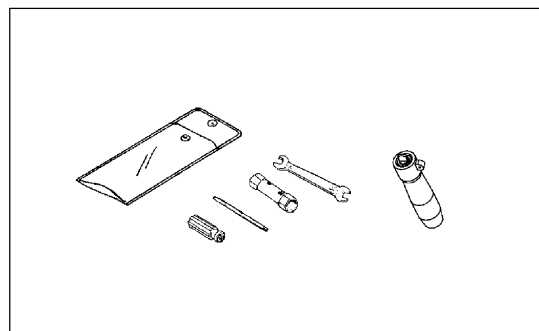

2026 Brute Force 450

PARTS DIAGRAM

Seat

F2510