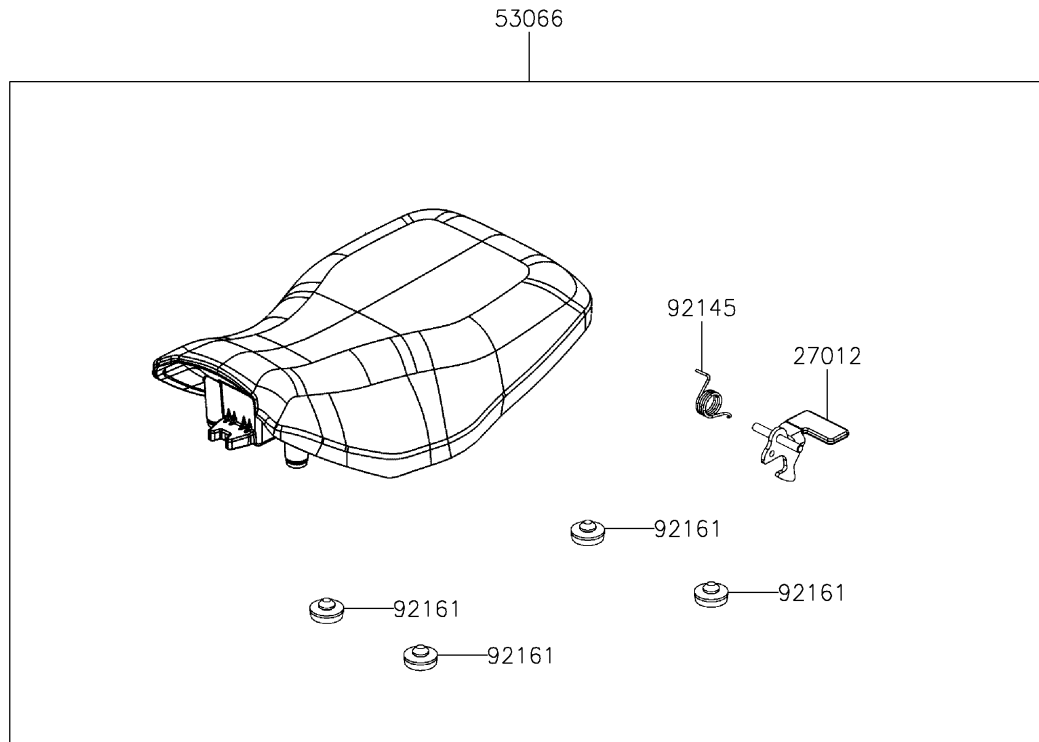

2026 Brute Force 450

PARTS DIAGRAM

Seat

F2510