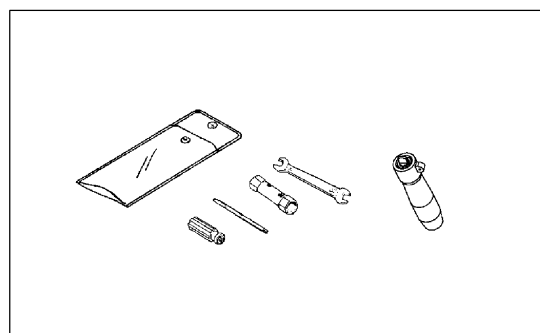

2026 BRUTE FORCE® 450 4x4

PARTS DIAGRAM

Seat

F2510

56007

92072

2026 BRUTE FORCE® 450 4x4

PARTS LIST

Seat

ITEM NAME	PART NUMBER	QUANTITY
HOOK,SEAT (Ref # 27012)	27012-Y009	1
SEAT-ASSY (Ref # 53066)	53066-Y013	1
TOOL-KIT (Ref # 56007)	56007-Y006	1
BAND,TOOL (Ref # 92072)	92072-Y002	1
SPRING,LATCH (Ref # 92145)	92145-Y089	1
DAMPER,SEAT (Ref # 92161)	92161-Y064	4