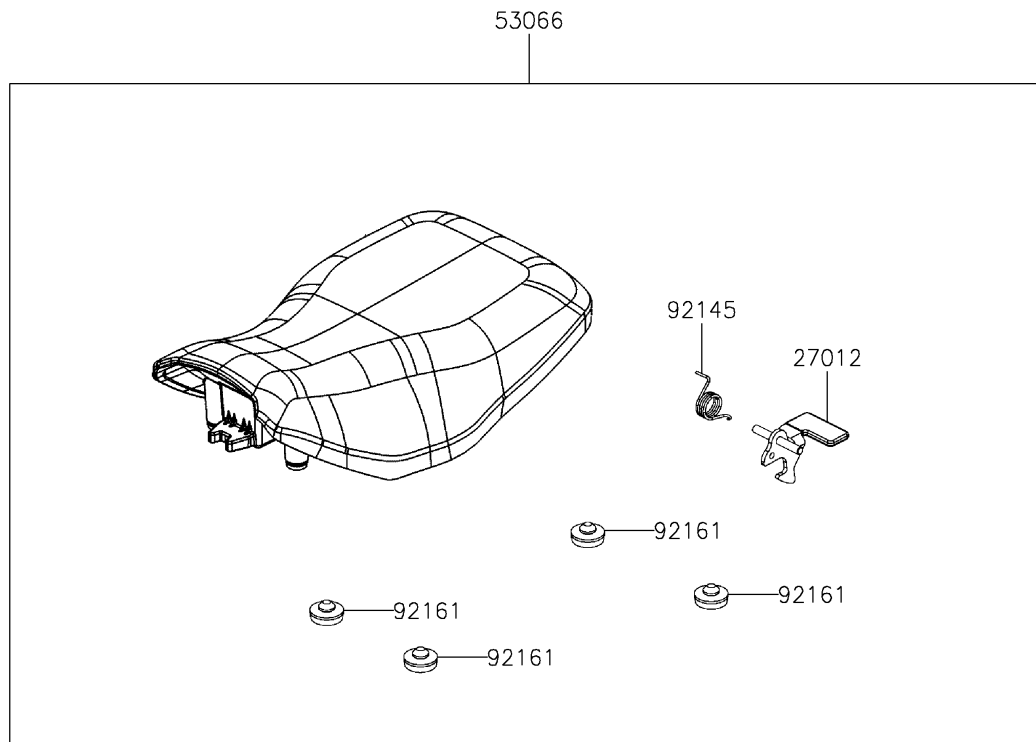

2026 BRUTE FORCE® 450 4x4

PARTS DIAGRAM

Seat

F2510

56007

92072

2026 BRUTE FORCE® 450 4x4

PARTS LIST

Seat

ITEM NAME	PART NUMBER	QUANTITY
HOOK,SEAT (Ref # 27012)	27012-Y009	1
SEAT-ASSY (Ref # 53066)	53066-Y013	1
TOOL-KIT (Ref # 56007)	56007-Y006	1
BAND,TOOL (Ref # 92072)	92072-Y002	1
SPRING,LATCH (Ref # 92145)	92145-Y089	1
DAMPER,SEAT (Ref # 92161)	92161-Y064	4