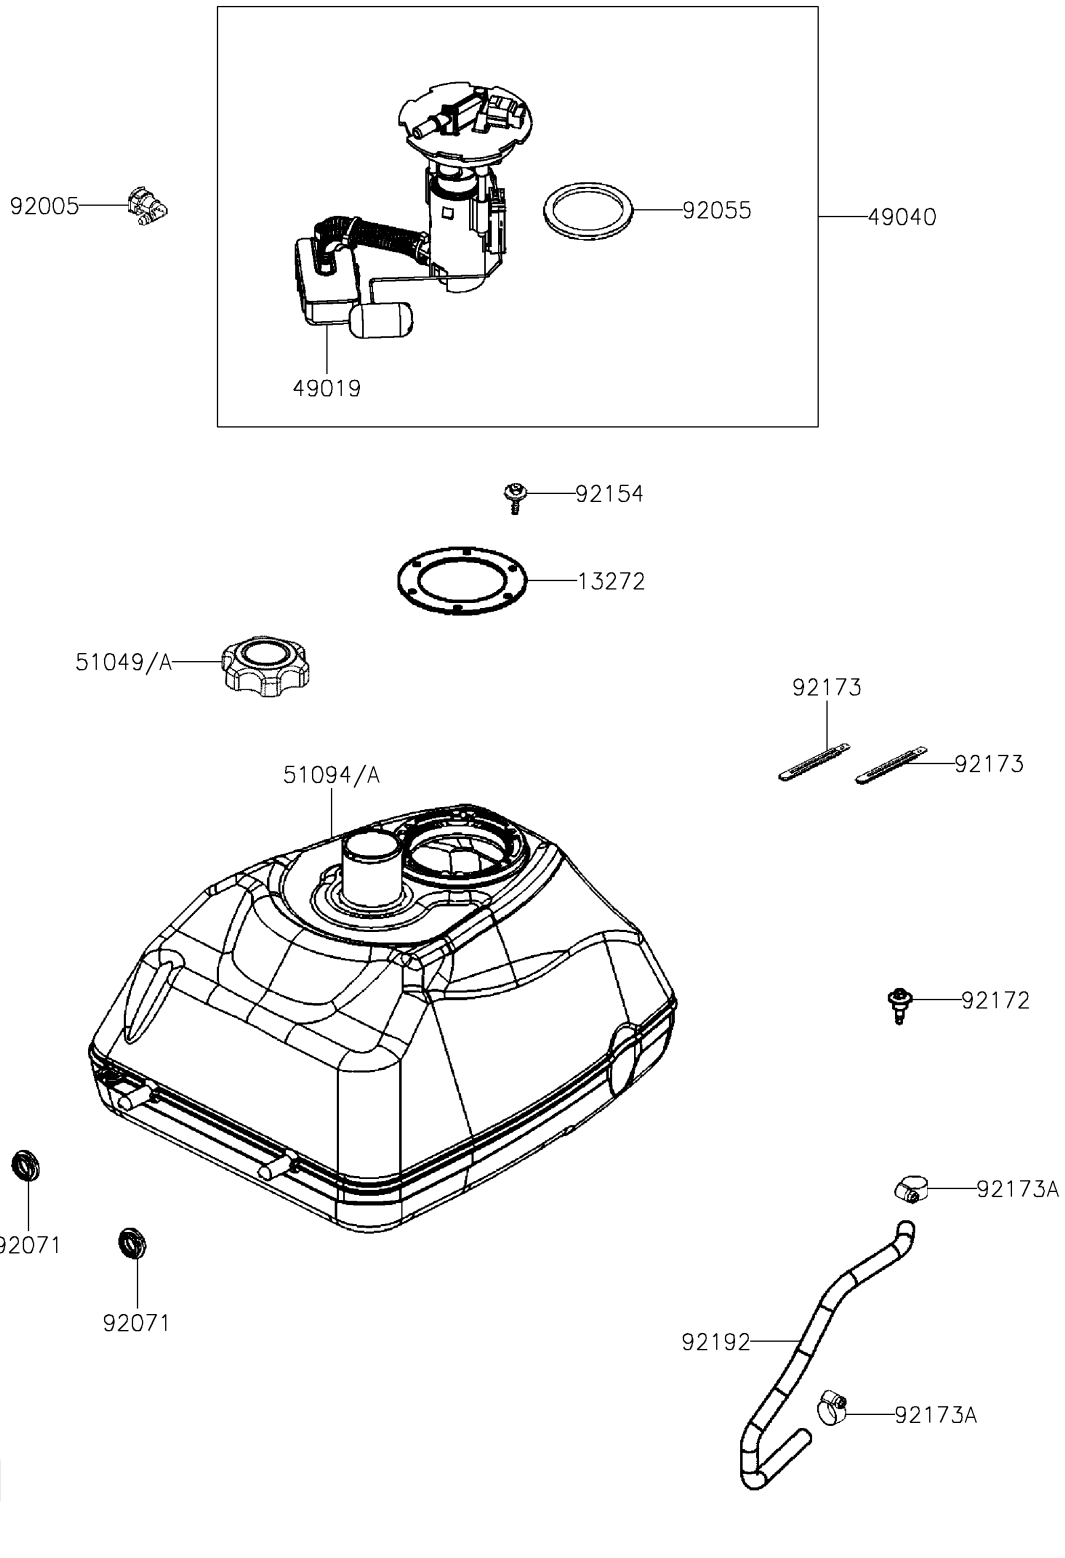

2026 Brute Force 450

PARTS DIAGRAM

Fuel Tank

F2410

2026 Brute Force 450

PARTS LIST

Fuel Tank

ITEM NAME	PART NUMBER	QUANTITY
PLATE,FUEL PUMP (Ref # 13272)	13272-Y050	1
FILTER-FUEL (Ref # 49019)	49019-Y004	1
PUMP-FUEL (Ref # 49040)	49040-Y004	1
CAP-TANK (Ref # 51049)	51049-Y007	1
TANK-COMP-FUEL (Ref # 51094A)	51094-Y003	1
FITTING,FUEL PUMP (Ref # 92005)	92005-Y002	1
RING-O,FUEL PUMP (Ref # 92055)	92055-Y089	1
GROMMET,FUEL TANK (Ref # 92071)	92071-Y007	2
BOLT,5X16 (Ref # 92154)	92154-Y085	6
SCREW (Ref # 92172)	92172-Y095	1
CLAMP (Ref # 92173)	92173-Y004	2
CLAMP,12.5MM (Ref # 92173A)	92173-Y043	2
TUBE (Ref # 92192)	92192-Y075	1
CAP-TANK,FUEL (Ref # 51049A)	51049-Y008	1
TANK-COMP-FUEL (Ref # 51094)	51094-Y002	1