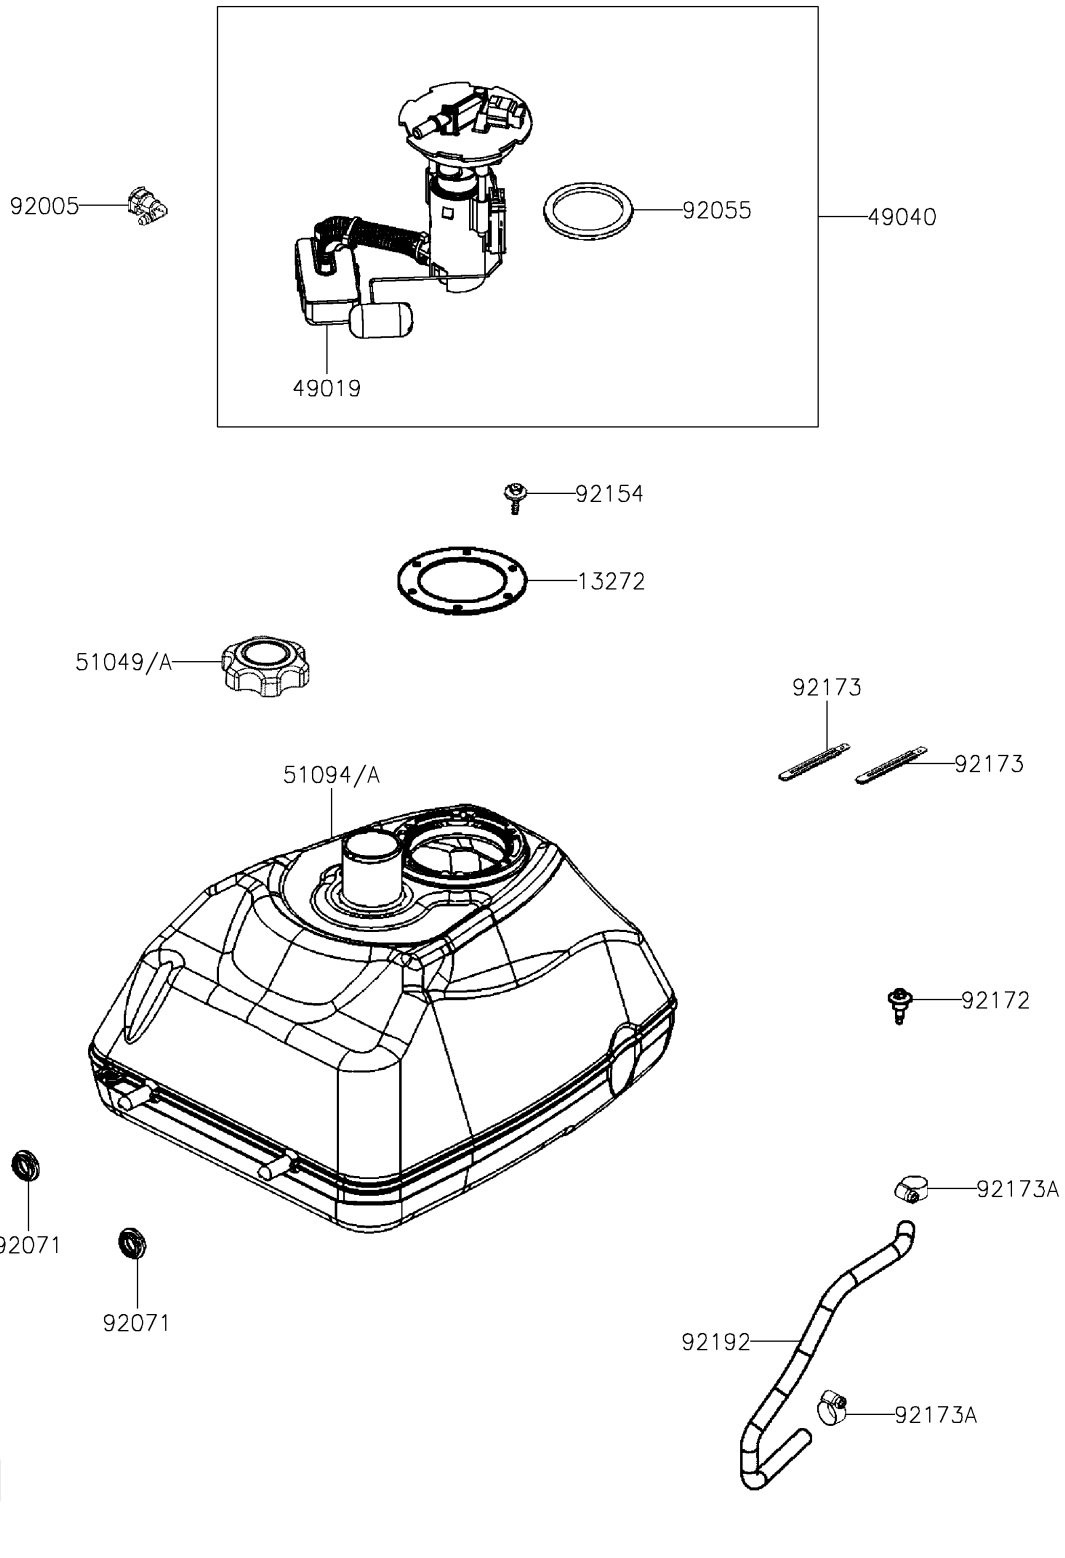

# 2026 Brute Force 450

## PARTS DIAGRAM

### Fuel Tank

F2410

## PARTS LIST

Fuel Tank

**ITEM NAME**

**PART NUMBER**

**QUANTITY**

---