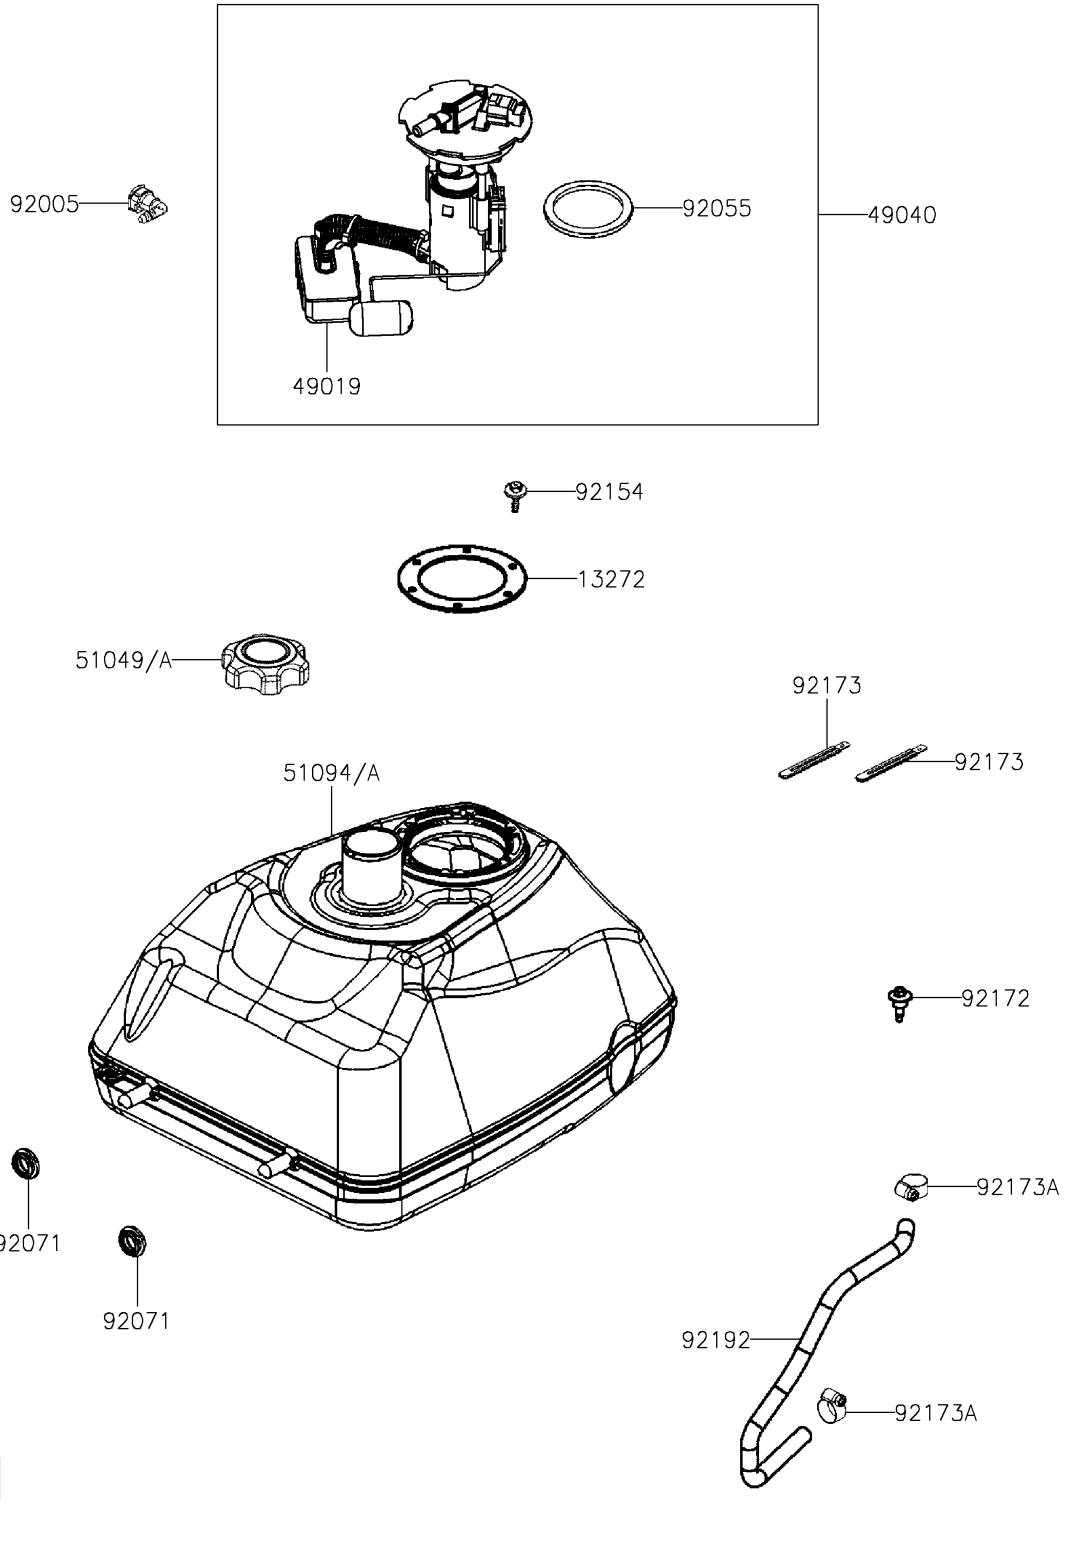

2026 BRUTE FORCE® 450 4x4

PARTS DIAGRAM

Fuel Tank

F2410

2026 BRUTE FORCE® 450 4x4

PARTS LIST

Fuel Tank

ITEM NAME	PART NUMBER	QUANTITY
PLATE,FUEL PUMP (Ref # 13272)	13272-Y050	1
FILTER-FUEL (Ref # 49019)	49019-Y004	1
PUMP-FUEL (Ref # 49040)	49040-Y004	1
CAP-TANK (Ref # 51049)	51049-Y007	1
TANK-COMP-FUEL (Ref # 51094A)	51094-Y003	1
FITTING,FUEL PUMP (Ref # 92005)	92005-Y002	1
RING-O,FUEL PUMP (Ref # 92055)	92055-Y089	1
GROMMET,FUEL TANK (Ref # 92071)	92071-Y007	2
BOLT,5X16 (Ref # 92154)	92154-Y085	6
SCREW (Ref # 92172)	92172-Y095	1
CLAMP (Ref # 92173)	92173-Y004	2
CLAMP,12.5MM (Ref # 92173A)	92173-Y043	2
TUBE (Ref # 92192)	92192-Y075	1
CAP-TANK,FUEL (Ref # 51049A)	51049-Y008	1
TANK-COMP-FUEL (Ref # 51094)	51094-Y002	1