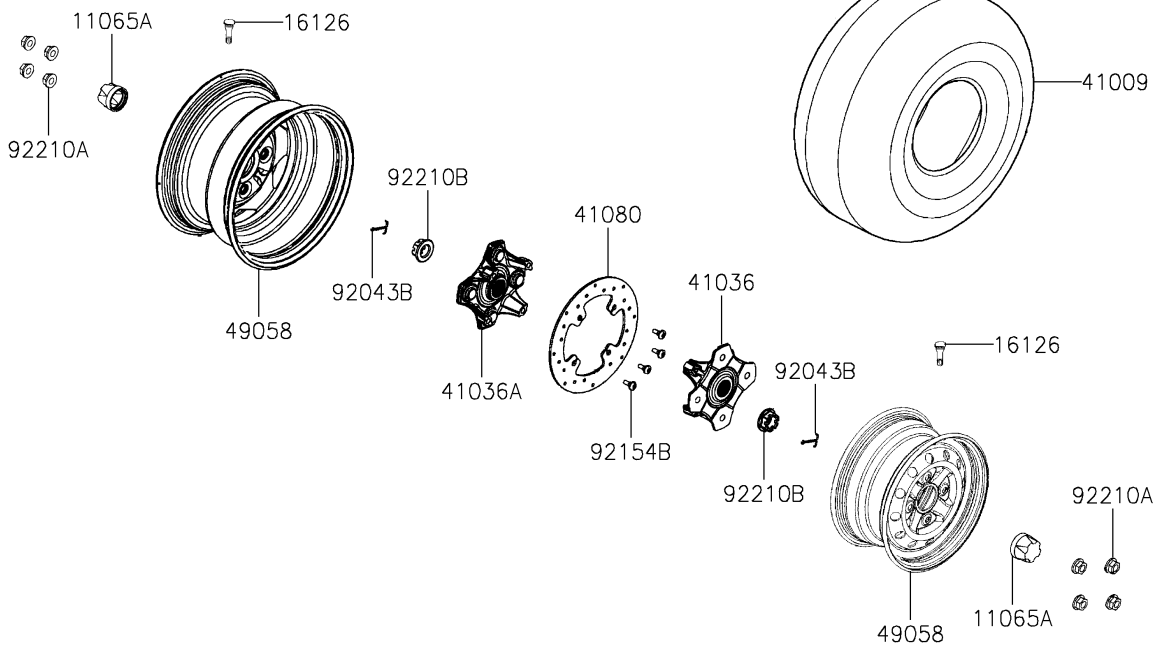

2026 Brute Force 450

PARTS DIAGRAM

Rear Hub

F2240

2026 Brute Force 450

PARTS LIST

Rear Hub

ITEM NAME

PART NUMBER

QUANTITY
