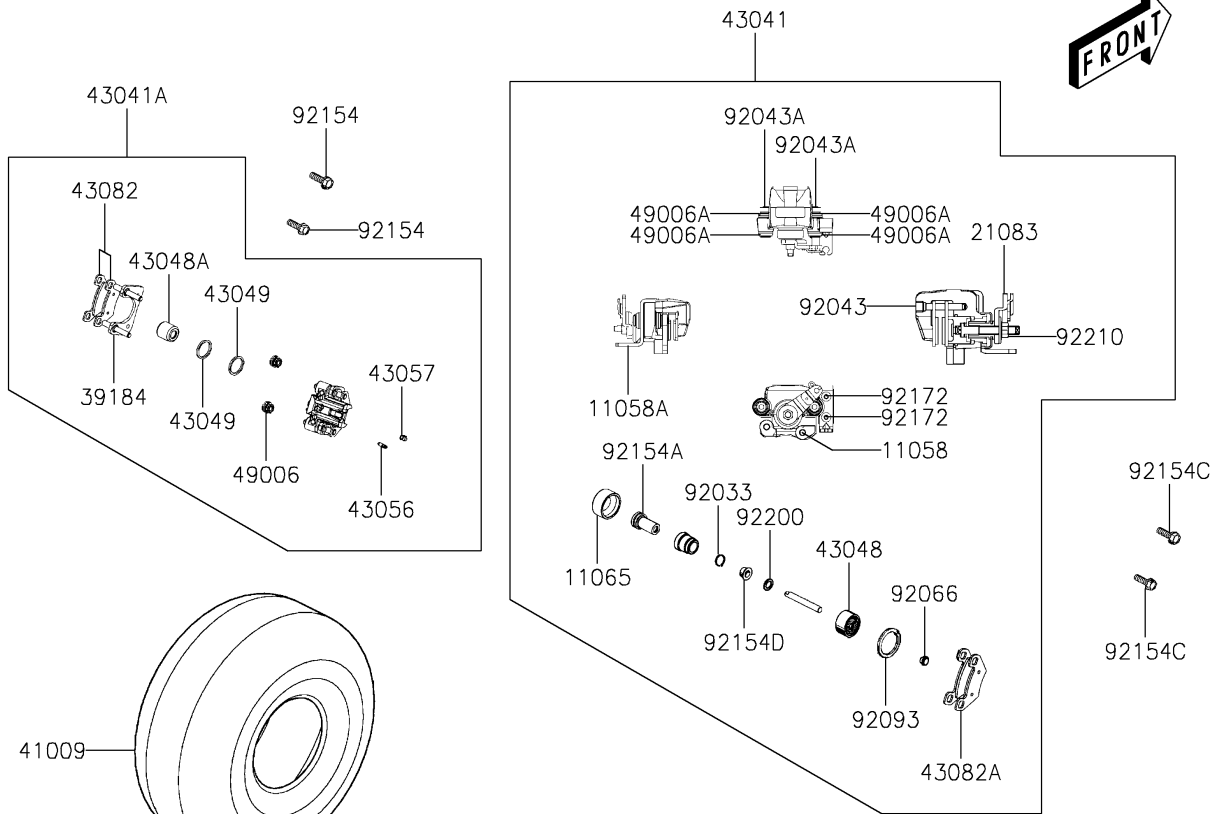

2026 Brute Force 450

PARTS DIAGRAM

Rear Hub

F2240

2026 Brute Force 450

PARTS LIST

Rear Hub

ITEM NAME

PART NUMBER

QUANTITY
