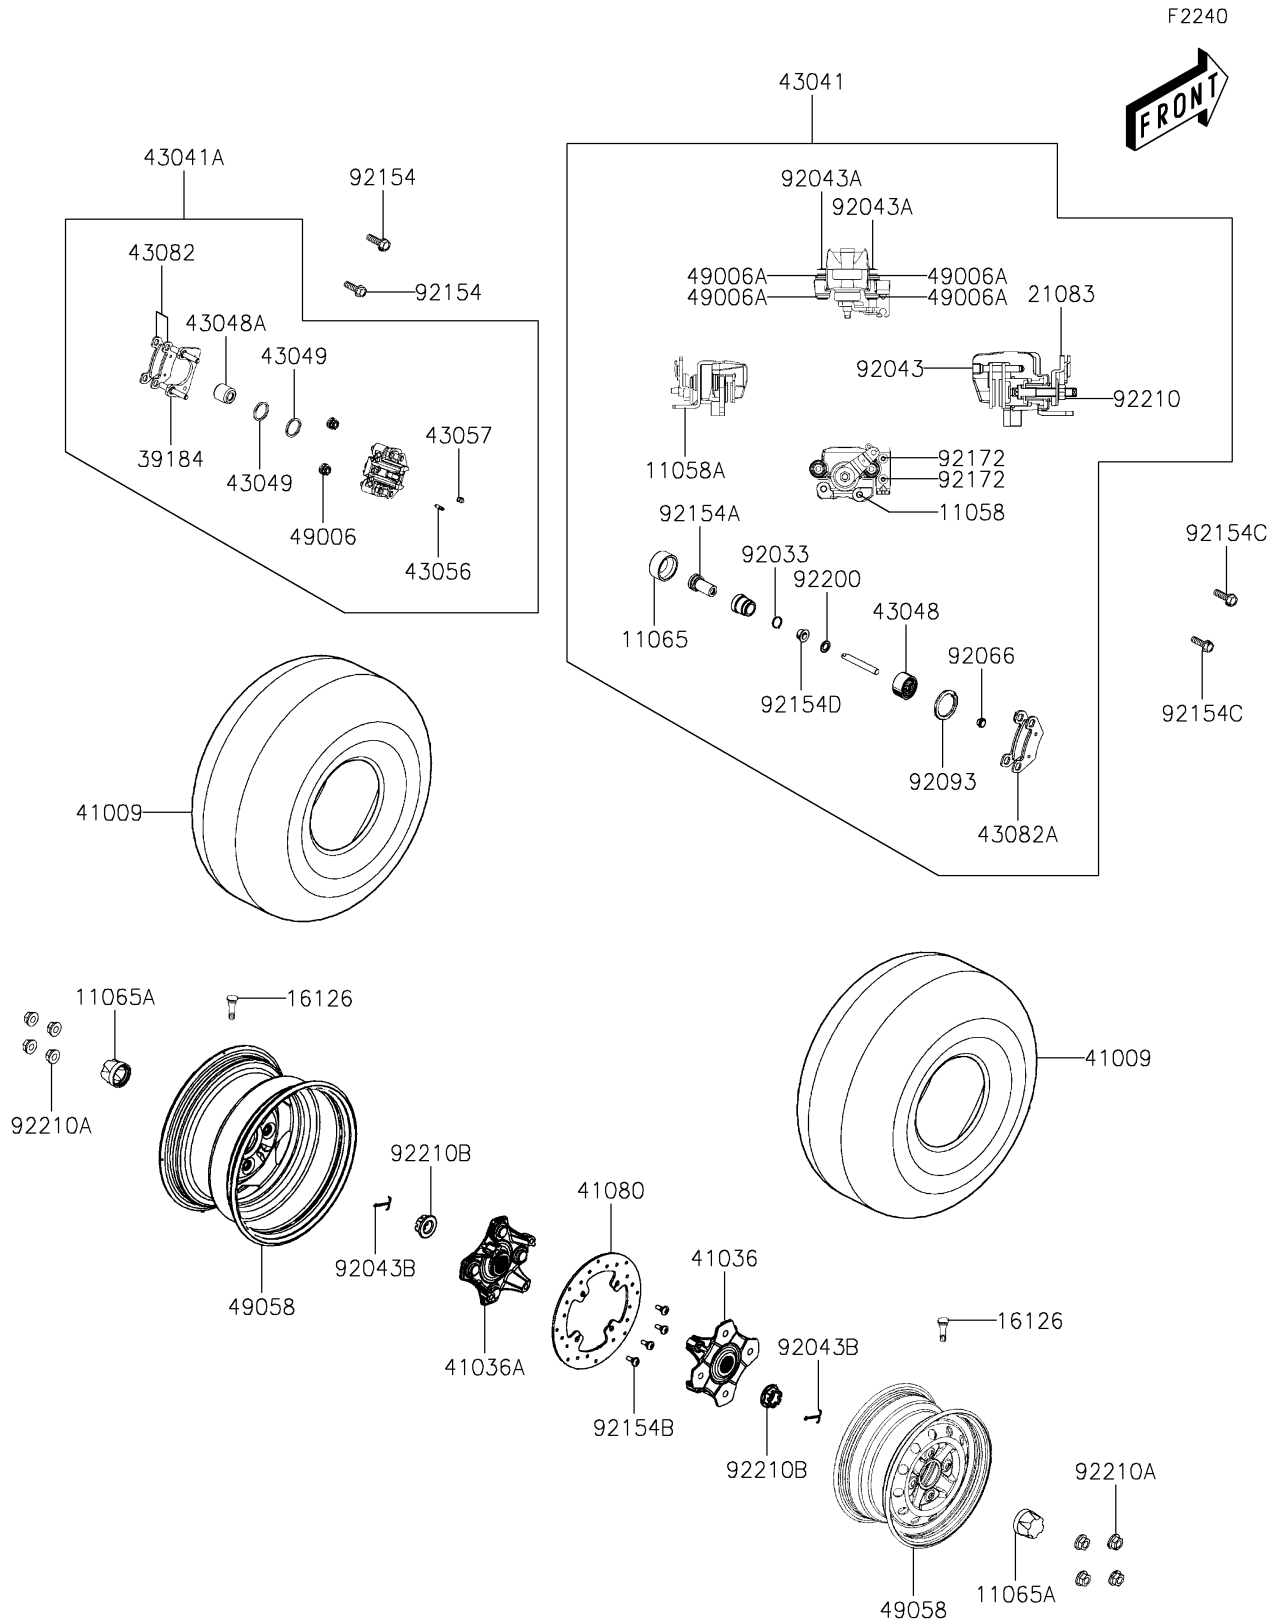

2026 Brute Force 450

PARTS DIAGRAM

Rear Hub

2026 Brute Force 450

PARTS LIST

Rear Hub

ITEM NAME	PART NUMBER	QUANTITY
BRACKET,RR CALIPER (Ref # 11058)	11058-Y004	1
BRACKET,CABLE (Ref # 11058A)	11058-Y005	1
CAP,RR CALIPER (Ref # 11065)	11065-Y050	1
CAP,WHEEL (Ref # 11065A)	11065-Y051	2
VALVE,RIM (Ref # 16126)	16126-Y001	2
ARM,BRAKE (Ref # 21083)	21083-Y009	1
BRACKET-ASSY,CALIPER,FR,LH (Ref # 39184)	39184-Y004	1
TIRE,RR,AT24X10-12 (Ref # 41009)	41009-Y010	2
HUB-ASSY,RR (Ref # 41036)	41036-Y006	1
HUB-ASSY,FR (Ref # 41036A)	41036-Y007	1
DISC,FR (Ref # 41080)	41080-Y010	1
CALIPER-ASSY,RR,PARKING,SILVER (Ref # 43041)	43041-Y014-934	1
CALIPER-ASSY,RR,SILVER (Ref # 43041A)	43041-Y015-934	1
PISTON-CALIPER,DIA=25.4 (Ref # 43048)	43048-Y007	1
PISTON-CALIPER,DIA=32.03 (Ref # 43048A)	43048-Y008	1
PACKING (Ref # 43049)	43049-Y007	2
BREATHER-BRAKE (Ref # 43056)	43056-0010	1
CAP-BREATHER (Ref # 43057)	43057-Y001	1
PAD-ASSY-BRAKE,RR (Ref # 43082)	43082-Y012	1
PAD-ASSY-BRAKE,RR,PARKING (Ref # 43082A)	43082-Y013	1
BOOT,CALIPER (Ref # 49006)	49006-Y010	2
BOOT,CALIPER (Ref # 49006A)	49006-Y021	4
WHEEL,RR (Ref # 49058)	49058-Y006	2
RING-SNAP (Ref # 92033)	92033-Y053	1
PIN,HANGER (Ref # 92043)	92043-Y051	2
PIN (Ref # 92043A)	92043-Y052	2
PIN,COTTER,3X40 (Ref # 92043B)	92043-Y055	2
PLUG (Ref # 92066)	92066-Y026	1
SEAL,DUST (Ref # 92093)	92093-Y051	1

2026 Brute Force 450

PARTS LIST

Rear Hub

ITEM NAME	PART NUMBER	QUANTITY
BOLT,FLANGE,8X20 (Ref # 92154)	92154-Y053	2
BOLT (Ref # 92154A)	92154-Y234	1
BOLT,SHOULDER (Ref # 92154B)	92154-Y237	4
BOLT,FLANGE,8X22 (Ref # 92154C)	92154-Y239	2
BOLT (Ref # 92154D)	92154-Y246	1
SCREW (Ref # 92172)	92172-Y100	2
WASHER (Ref # 92200)	92200-Y111	1
NUT (Ref # 92210)	92210-0912	1
NUT,10MM (Ref # 92210A)	92210-Y107	8
NUT,CASTLE,22MM (Ref # 92210B)	92210-Y112	2