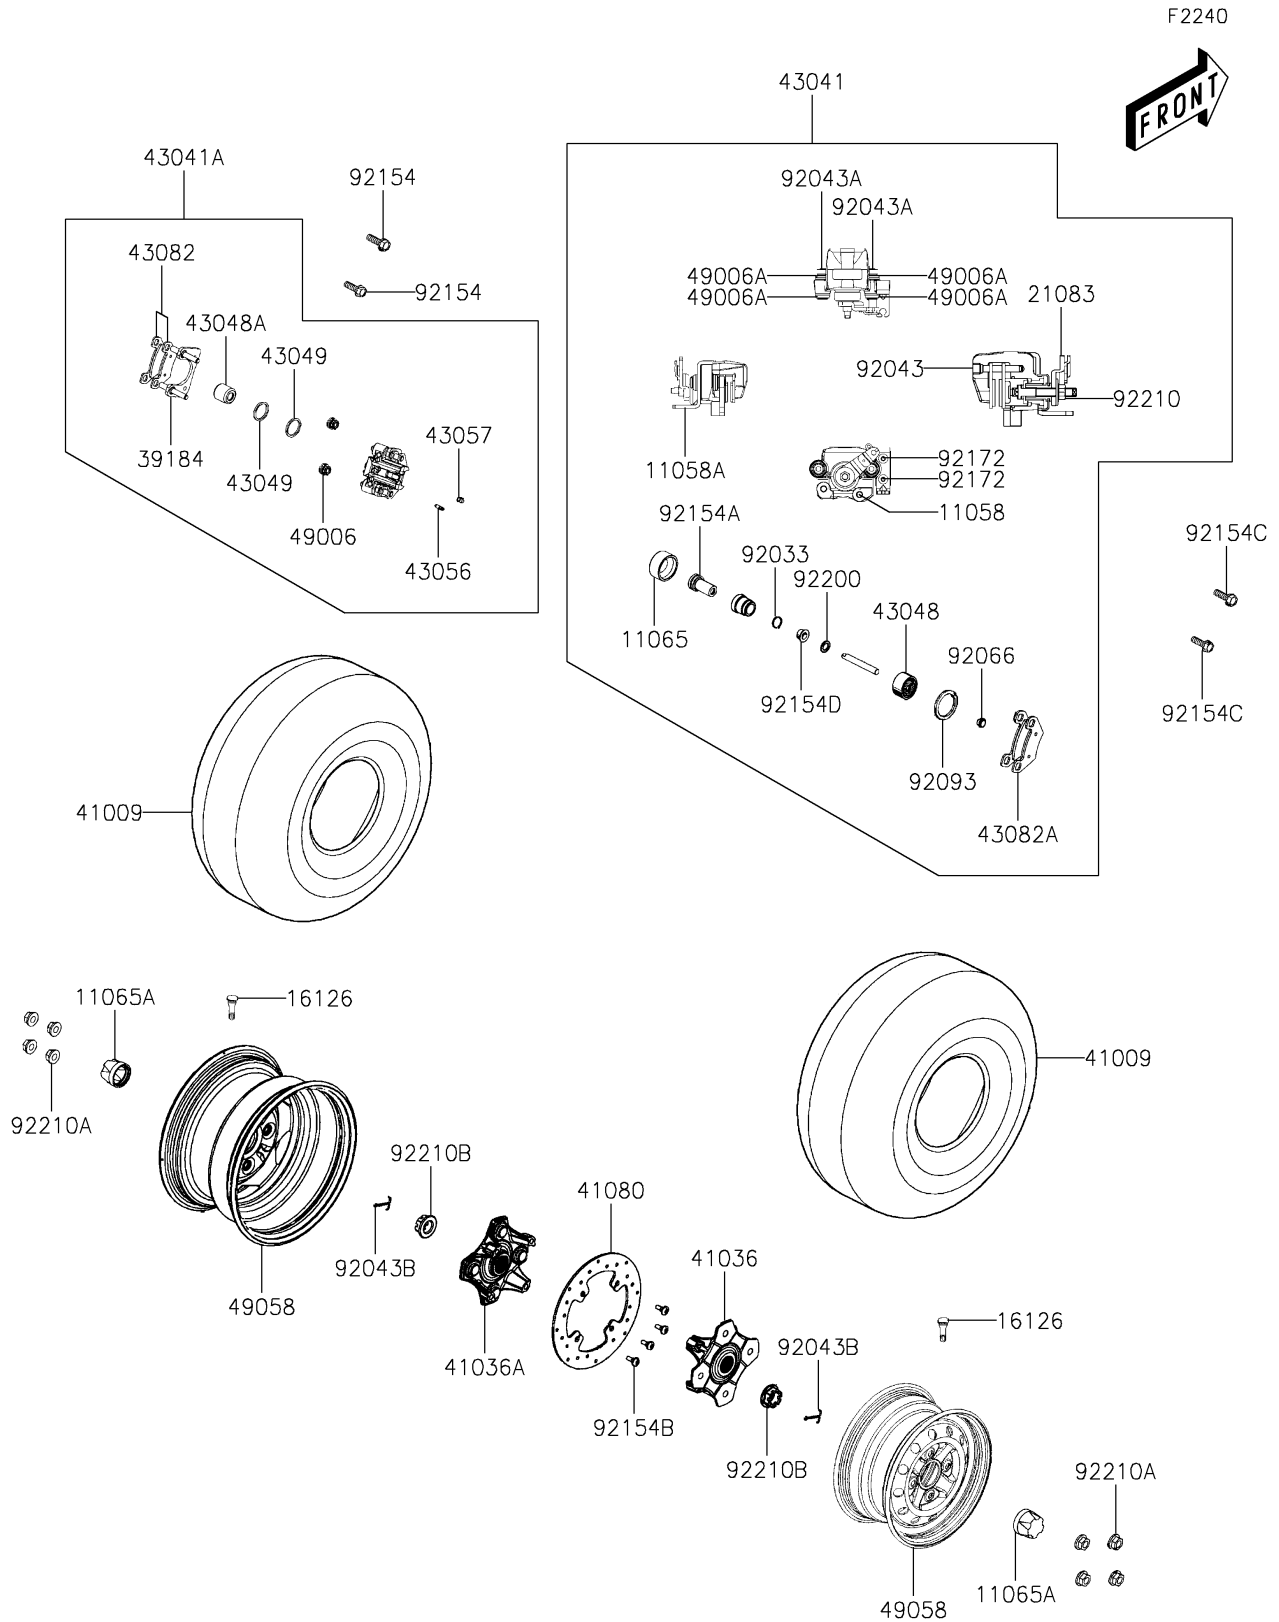

2026 BRUTE FORCE® 450 4x4

PARTS DIAGRAM

Rear Hub

2026 BRUTE FORCE® 450 4x4

PARTS LIST

Rear Hub

ITEM NAME	PART NUMBER	QUANTITY
BRACKET,RR CALIPER (Ref # 11058)	11058-Y004	1
BRACKET,CABLE (Ref # 11058A)	11058-Y005	1
CAP,RR CALIPER (Ref # 11065)	11065-Y050	1
CAP,WHEEL (Ref # 11065A)	11065-Y051	2
VALVE,RIM (Ref # 16126)	16126-Y001	2
ARM,BRAKE (Ref # 21083)	21083-Y009	1
BRACKET-ASSY,CALIPER,FR,LH (Ref # 39184)	39184-Y004	1
TIRE,RR,AT24X10-12 (Ref # 41009)	41009-Y010	2
HUB-ASSY,RR (Ref # 41036)	41036-Y006	1
HUB-ASSY,FR (Ref # 41036A)	41036-Y007	1
DISC,FR (Ref # 41080)	41080-Y010	1
CALIPER-ASSY,RR,PARKING,SILVER (Ref # 43041)	43041-Y014-934	1
CALIPER-ASSY,RR,SILVER (Ref # 43041A)	43041-Y015-934	1
PISTON-CALIPER,DIA=25.4 (Ref # 43048)	43048-Y007	1
PISTON-CALIPER,DIA=32.03 (Ref # 43048A)	43048-Y008	1
PACKING (Ref # 43049)	43049-Y007	2
BREATHER-BRAKE (Ref # 43056)	43056-0010	1
CAP-BREATHER (Ref # 43057)	43057-Y001	1
PAD-ASSY-BRAKE,RR (Ref # 43082)	43082-Y012	1
PAD-ASSY-BRAKE,RR,PARKING (Ref # 43082A)	43082-Y013	1
BOOT,CALIPER (Ref # 49006)	49006-Y010	2
BOOT,CALIPER (Ref # 49006A)	49006-Y021	4
WHEEL,RR (Ref # 49058)	49058-Y006	2
RING-SNAP (Ref # 92033)	92033-Y053	1
PIN,HANGER (Ref # 92043)	92043-Y051	2
PIN (Ref # 92043A)	92043-Y052	2
PIN,COTTER,3X40 (Ref # 92043B)	92043-Y055	2
PLUG (Ref # 92066)	92066-Y026	1
SEAL,DUST (Ref # 92093)	92093-Y051	1

2026 BRUTE FORCE® 450 4x4

PARTS LIST

Rear Hub

ITEM NAME	PART NUMBER	QUANTITY
BOLT,FLANGE,8X20 (Ref # 92154)	92154-Y053	2
BOLT (Ref # 92154A)	92154-Y234	1
BOLT,SHOULDER (Ref # 92154B)	92154-Y237	4
BOLT,FLANGE,8X22 (Ref # 92154C)	92154-Y239	2
BOLT (Ref # 92154D)	92154-Y246	1
SCREW (Ref # 92172)	92172-Y100	2
WASHER (Ref # 92200)	92200-Y111	1
NUT (Ref # 92210)	92210-0912	1
NUT,10MM (Ref # 92210A)	92210-Y107	8
NUT,CASTLE,22MM (Ref # 92210B)	92210-Y112	2