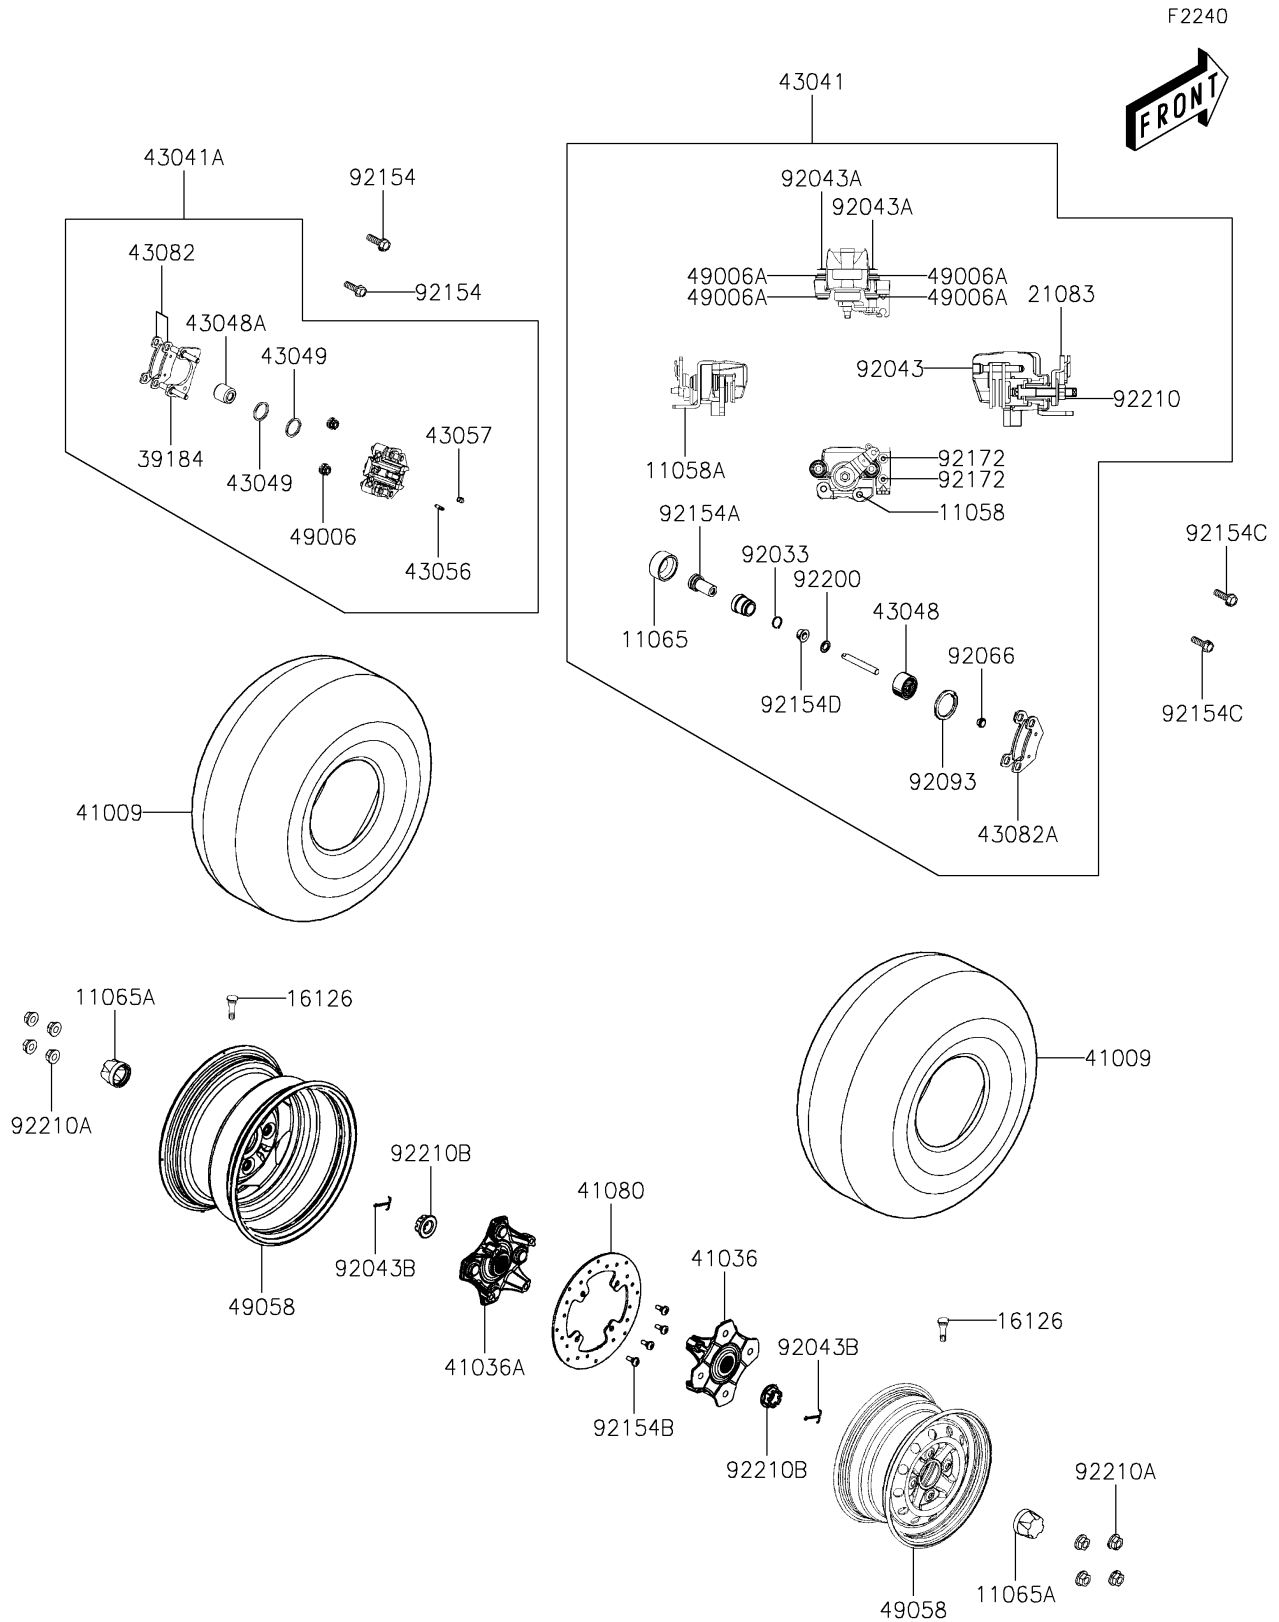

2025 BRUTE FORCE® 450 4x4

PARTS DIAGRAM

Rear Hub

2025 BRUTE FORCE® 450 4x4

PARTS LIST

Rear Hub

ITEM NAME	PART NUMBER	QUANTITY
BRACKET,RR CALIPER (Ref # 11058)	11058-Y004	1
BRACKET,CABLE (Ref # 11058A)	11058-Y005	1
CAP,RR CALIPER (Ref # 11065)	11065-Y050	1
CAP,WHEEL (Ref # 11065A)	11065-Y051	2
VALVE,RIM (Ref # 16126)	16126-Y001	2
ARM,BRAKE (Ref # 21083)	21083-Y009	1
BRACKET-ASSY,CALIPER,FR,LH (Ref # 39184)	39184-Y004	1
TIRE,RR,AT24X10-12 (Ref # 41009)	41009-Y010	2
HUB-ASSY,RR (Ref # 41036)	41036-Y006	1
HUB-ASSY,FR (Ref # 41036A)	41036-Y007	1
DISC,FR (Ref # 41080)	41080-Y010	1
CALIPER-ASSY,RR,PARKING,SILVER (Ref # 43041)	43041-Y014-934	1
CALIPER-ASSY,RR,SILVER (Ref # 43041A)	43041-Y015-934	1
PISTON-CALIPER,DIA=25.4 (Ref # 43048)	43048-Y007	1
PISTON-CALIPER,DIA=32.03 (Ref # 43048A)	43048-Y008	1
PACKING (Ref # 43049)	43049-Y007	2
BREATHER-BRAKE (Ref # 43056)	43056-0010	1
CAP-BREATHER (Ref # 43057)	43057-Y001	1
PAD-ASSY-BRAKE,RR (Ref # 43082)	43082-Y012	1
PAD-ASSY-BRAKE,RR,PARKING (Ref # 43082A)	43082-Y013	1
BOOT,CALIPER (Ref # 49006)	49006-Y010	2
BOOT,CALIPER (Ref # 49006A)	49006-Y021	4
WHEEL,RR (Ref # 49058)	49058-Y006	2
RING-SNAP (Ref # 92033)	92033-Y053	1
PIN,HANGER (Ref # 92043)	92043-Y051	2
PIN (Ref # 92043A)	92043-Y052	2
PIN,COTTER,3X40 (Ref # 92043B)	92043-Y055	2
PLUG (Ref # 92066)	92066-Y026	1
SEAL,DUST (Ref # 92093)	92093-Y051	1

2025 BRUTE FORCE® 450 4x4

PARTS LIST

Rear Hub

ITEM NAME	PART NUMBER	QUANTITY
BOLT,FLANGE,8X20 (Ref # 92154)	92154-Y053	2
BOLT (Ref # 92154A)	92154-Y234	1
BOLT,SHOULDER (Ref # 92154B)	92154-Y237	4
BOLT,FLANGE,8X22 (Ref # 92154C)	92154-Y239	2
BOLT (Ref # 92154D)	92154-Y246	1
SCREW (Ref # 92172)	92172-Y100	2
WASHER (Ref # 92200)	92200-Y111	1
NUT (Ref # 92210)	92210-0912	1
NUT,10MM (Ref # 92210A)	92210-Y107	8
NUT,CASTLE,22MM (Ref # 92210B)	92210-Y112	2