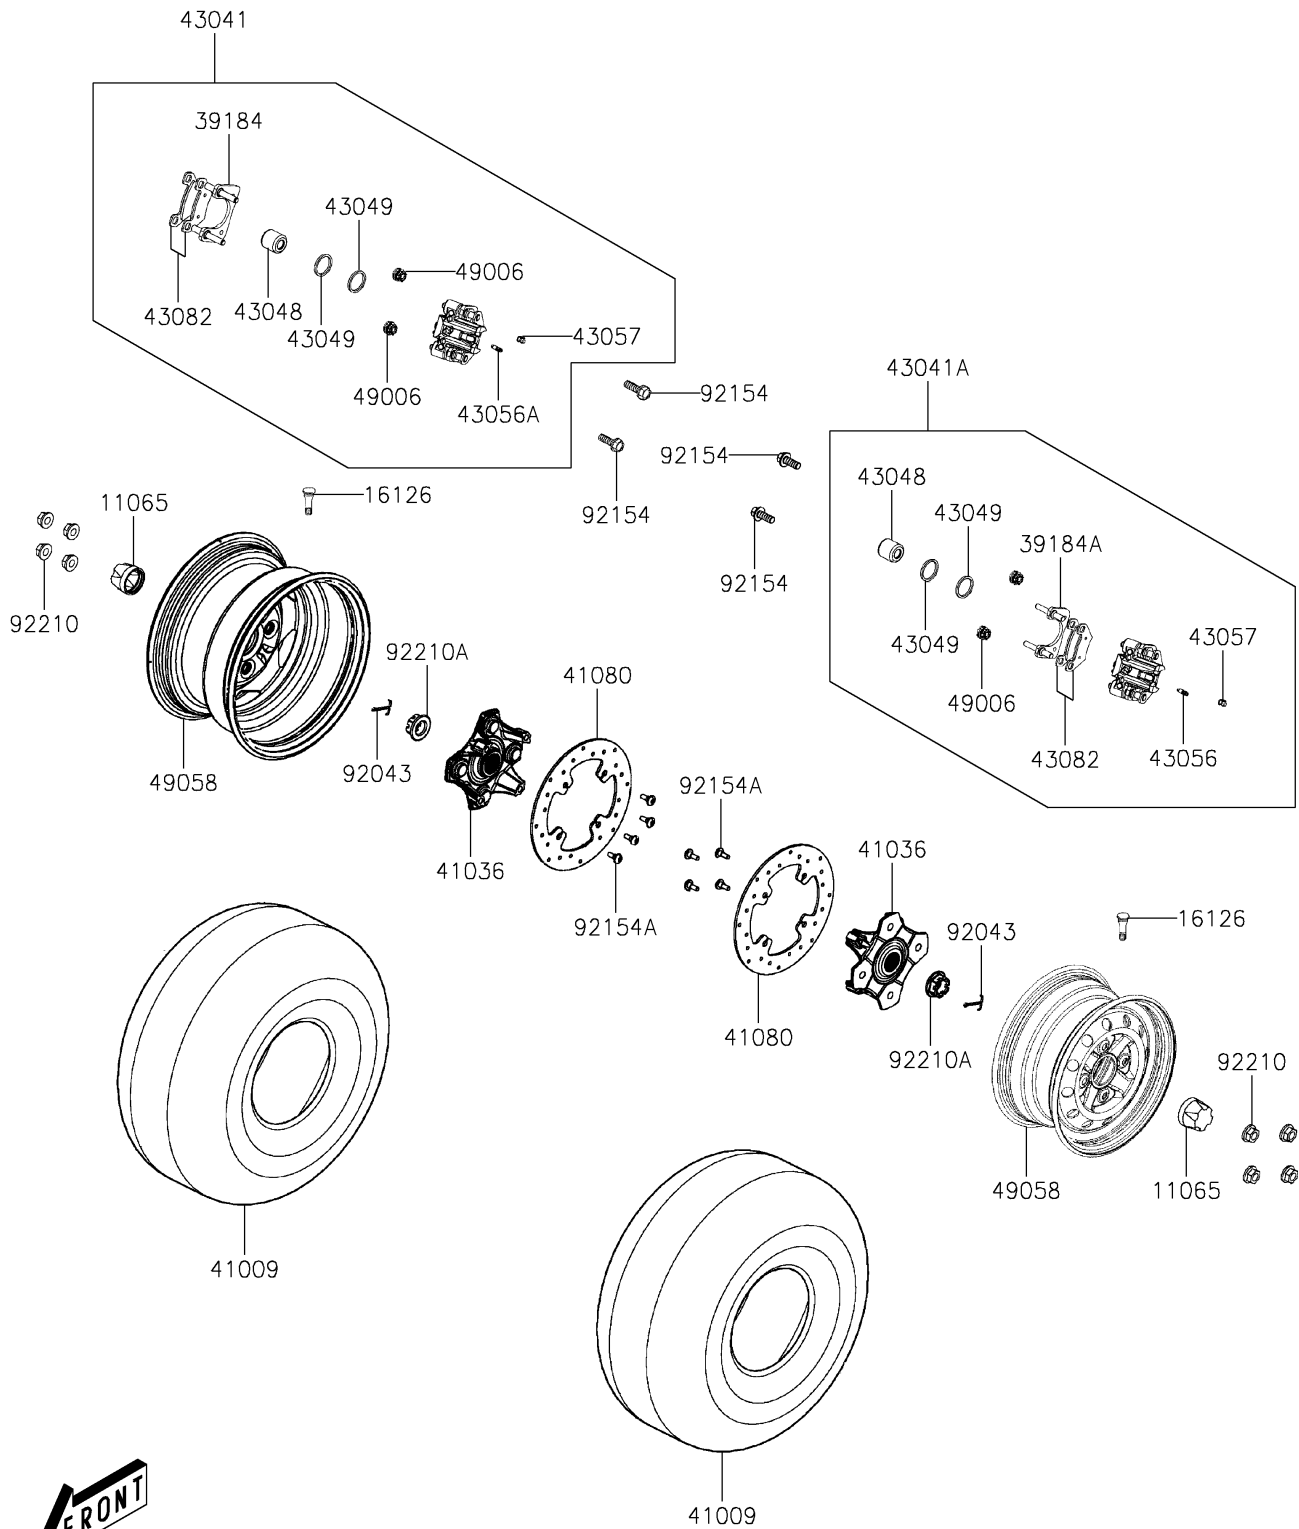

2026 Brute Force 450

PARTS DIAGRAM

Front Hub

F2230

2026 Brute Force 450

PARTS LIST

Front Hub

ITEM NAME

PART NUMBER

QUANTITY
