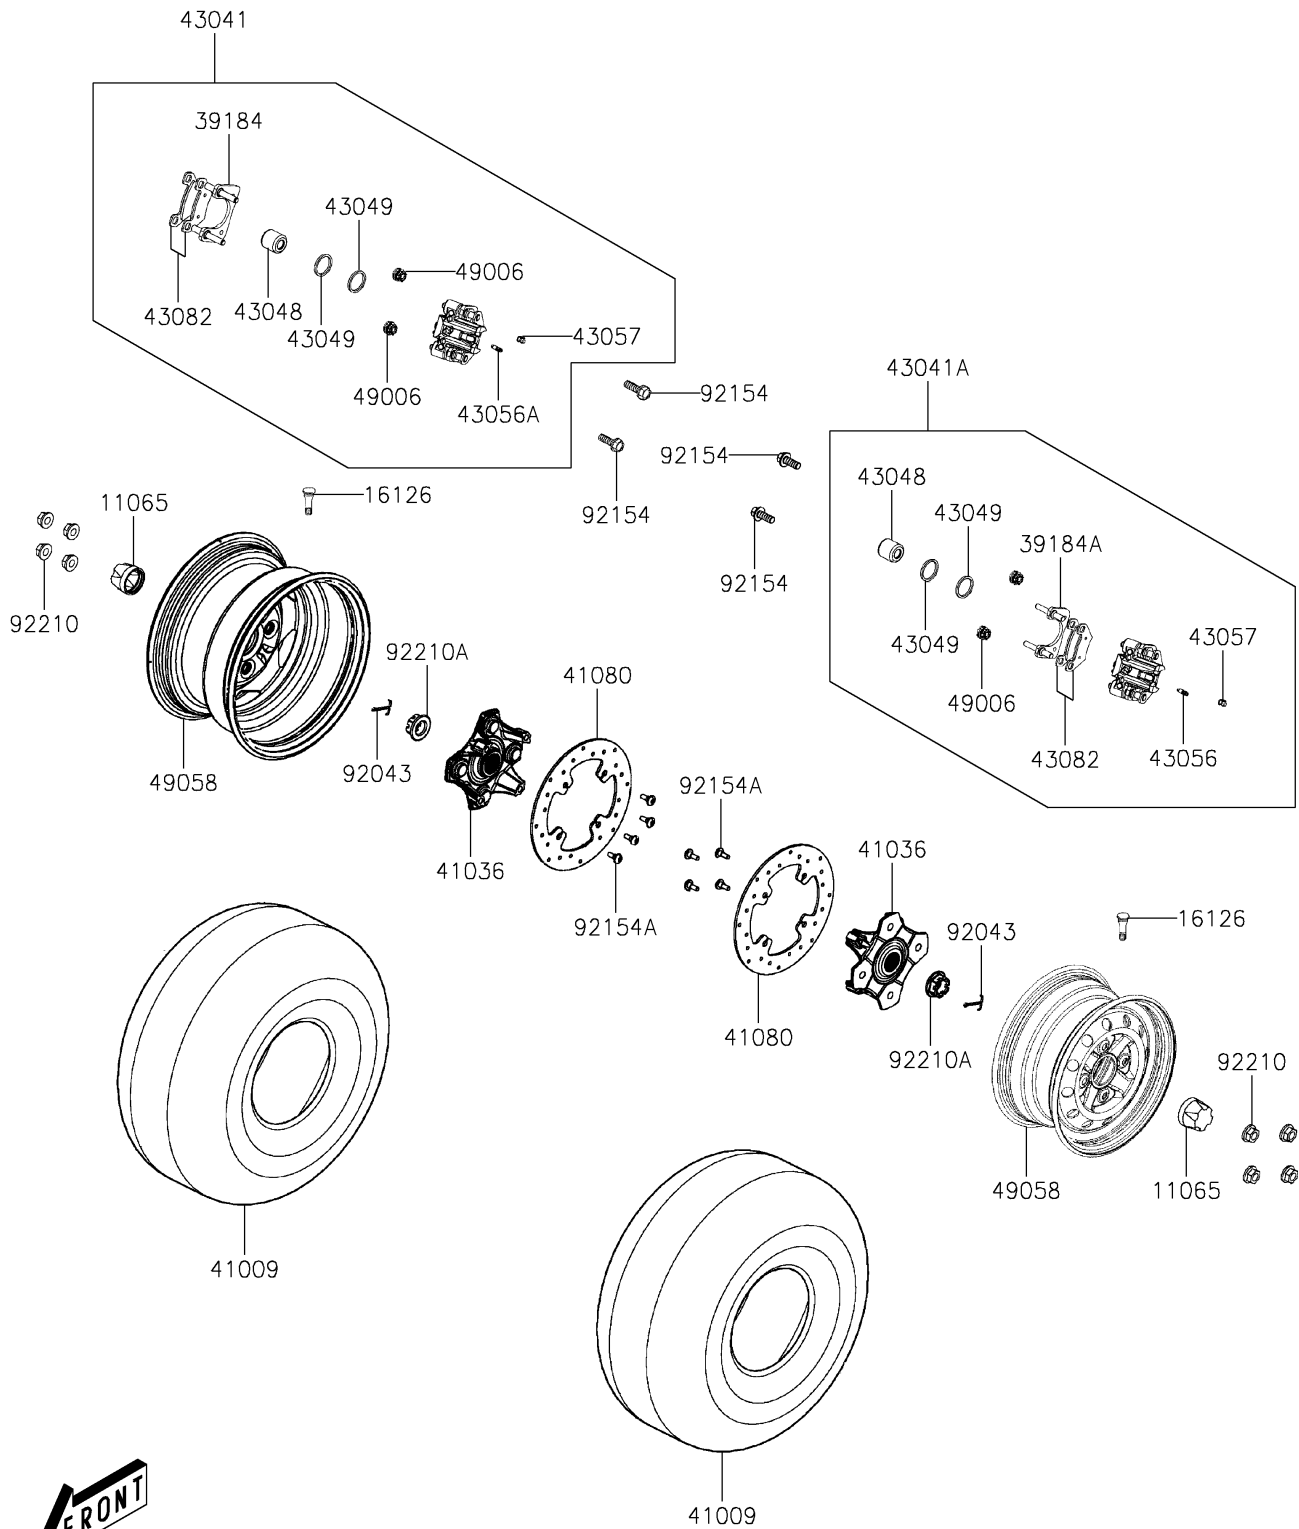

2026 BRUTE FORCE® 450 4x4

PARTS DIAGRAM

Front Hub

F2230

2026 BRUTE FORCE[®] 450 4x4

PARTS LIST

Front Hub

ITEM NAME

PART NUMBER

QUANTITY
