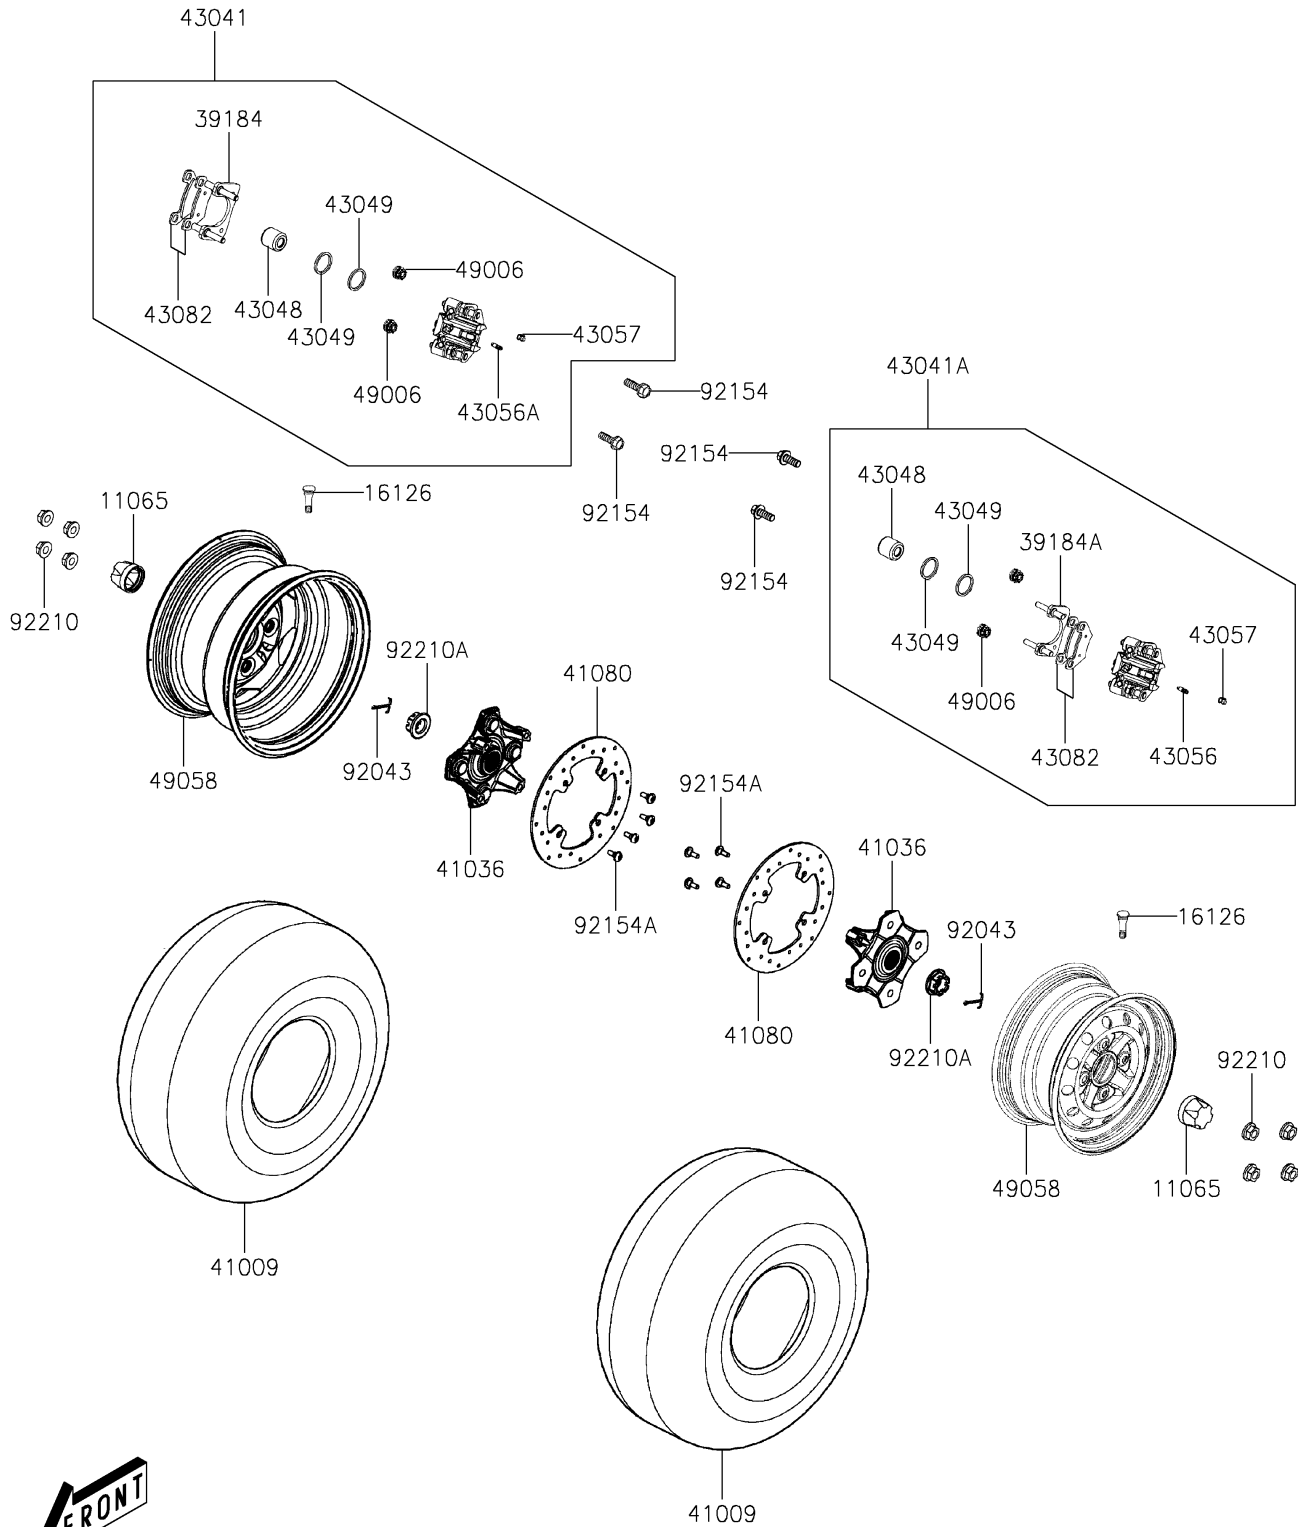

2026 Brute Force 450

PARTS DIAGRAM

Front Hub

F2230

2026 Brute Force 450

PARTS LIST

Front Hub

ITEM NAME	PART NUMBER	QUANTITY
CAP,WHEEL (Ref # 11065)	11065-Y051	2
VALVE,RIM (Ref # 16126)	16126-Y001	2
BRACKET-ASSY,CALIPER,FR,RH (Ref # 39184)	39184-Y003	1
BRACKET-ASSY,CALIPER,FR,LH (Ref # 39184A)	39184-Y004	1
TIRE,FR,AT24X8-12 (Ref # 41009)	41009-Y011	2
HUB-ASSY,FR (Ref # 41036)	41036-Y007	2
DISC,FR (Ref # 41080)	41080-Y010	2
CALIPER-ASSY,FR,RH,SILVER (Ref # 43041)	43041-Y016-934	1
CALIPER-ASSY,FR,LH,SILVER (Ref # 43041A)	43041-Y017-934	1
PISTON-CALIPER (Ref # 43048)	43048-Y006	2
PACKING (Ref # 43049)	43049-0557	4
BREATHER-BRAKE (Ref # 43056)	43056-0010	1
BREATHER-BRAKE (Ref # 43056A)	43056-Y005	1
CAP-BREATHER (Ref # 43057)	43057-Y001	2
PAD-ASSY-BRAKE,FR (Ref # 43082)	43082-Y015	2
BOOT,CALIPER (Ref # 49006)	49006-Y010	4
WHEEL,FR (Ref # 49058)	49058-Y007	2
PIN,COTTER,3X40 (Ref # 92043)	92043-Y055	2
BOLT,FLANGE,8X20 (Ref # 92154)	92154-Y053	4
BOLT,SHOULDER (Ref # 92154A)	92154-Y237	8
NUT,10MM (Ref # 92210)	92210-Y107	8
NUT,CASTLE,22MM (Ref # 92210A)	92210-Y112	2