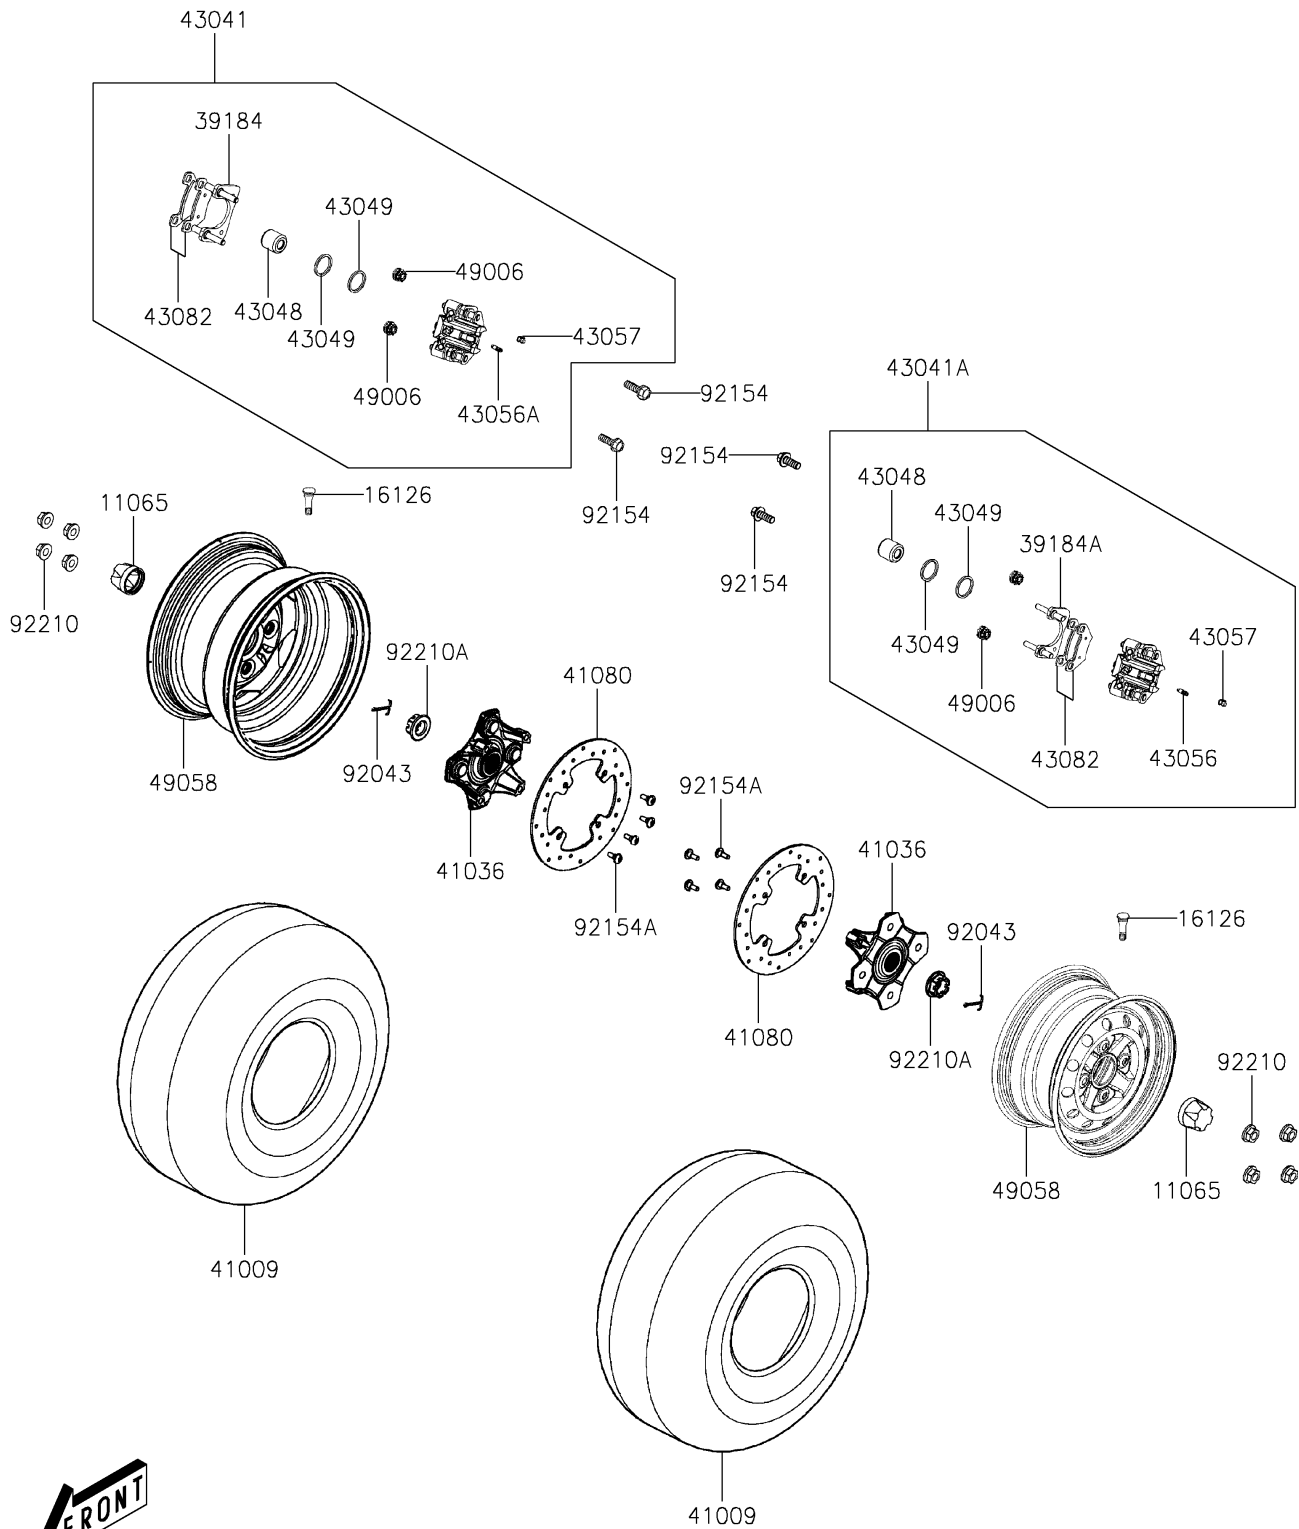

2026 BRUTE FORCE® 450 4x4

PARTS DIAGRAM

Front Hub

F2230

2026 BRUTE FORCE® 450 4x4

PARTS LIST

Front Hub

ITEM NAME	PART NUMBER	QUANTITY
CAP,WHEEL (Ref # 11065)	11065-Y051	2
VALVE,RIM (Ref # 16126)	16126-Y001	2
BRACKET-ASSY,CALIPER,FR,RH (Ref # 39184)	39184-Y003	1
BRACKET-ASSY,CALIPER,FR,LH (Ref # 39184A)	39184-Y004	1
TIRE,FR,AT24X8-12 (Ref # 41009)	41009-Y011	2
HUB-ASSY,FR (Ref # 41036)	41036-Y007	2
DISC,FR (Ref # 41080)	41080-Y010	2
CALIPER-ASSY,FR,RH,SILVER (Ref # 43041)	43041-Y016-934	1
CALIPER-ASSY,FR,LH,SILVER (Ref # 43041A)	43041-Y017-934	1
PISTON-CALIPER (Ref # 43048)	43048-Y006	2
PACKING (Ref # 43049)	43049-0557	4
BREATHER-BRAKE (Ref # 43056)	43056-0010	1
BREATHER-BRAKE (Ref # 43056A)	43056-Y005	1
CAP-BREATHER (Ref # 43057)	43057-Y001	2
PAD-ASSY-BRAKE,FR (Ref # 43082)	43082-Y015	2
BOOT,CALIPER (Ref # 49006)	49006-Y010	4
WHEEL,FR (Ref # 49058)	49058-Y007	2
PIN,COTTER,3X40 (Ref # 92043)	92043-Y055	2
BOLT,FLANGE,8X20 (Ref # 92154)	92154-Y053	4
BOLT,SHOULDER (Ref # 92154A)	92154-Y237	8
NUT,10MM (Ref # 92210)	92210-Y107	8
NUT,CASTLE,22MM (Ref # 92210A)	92210-Y112	2