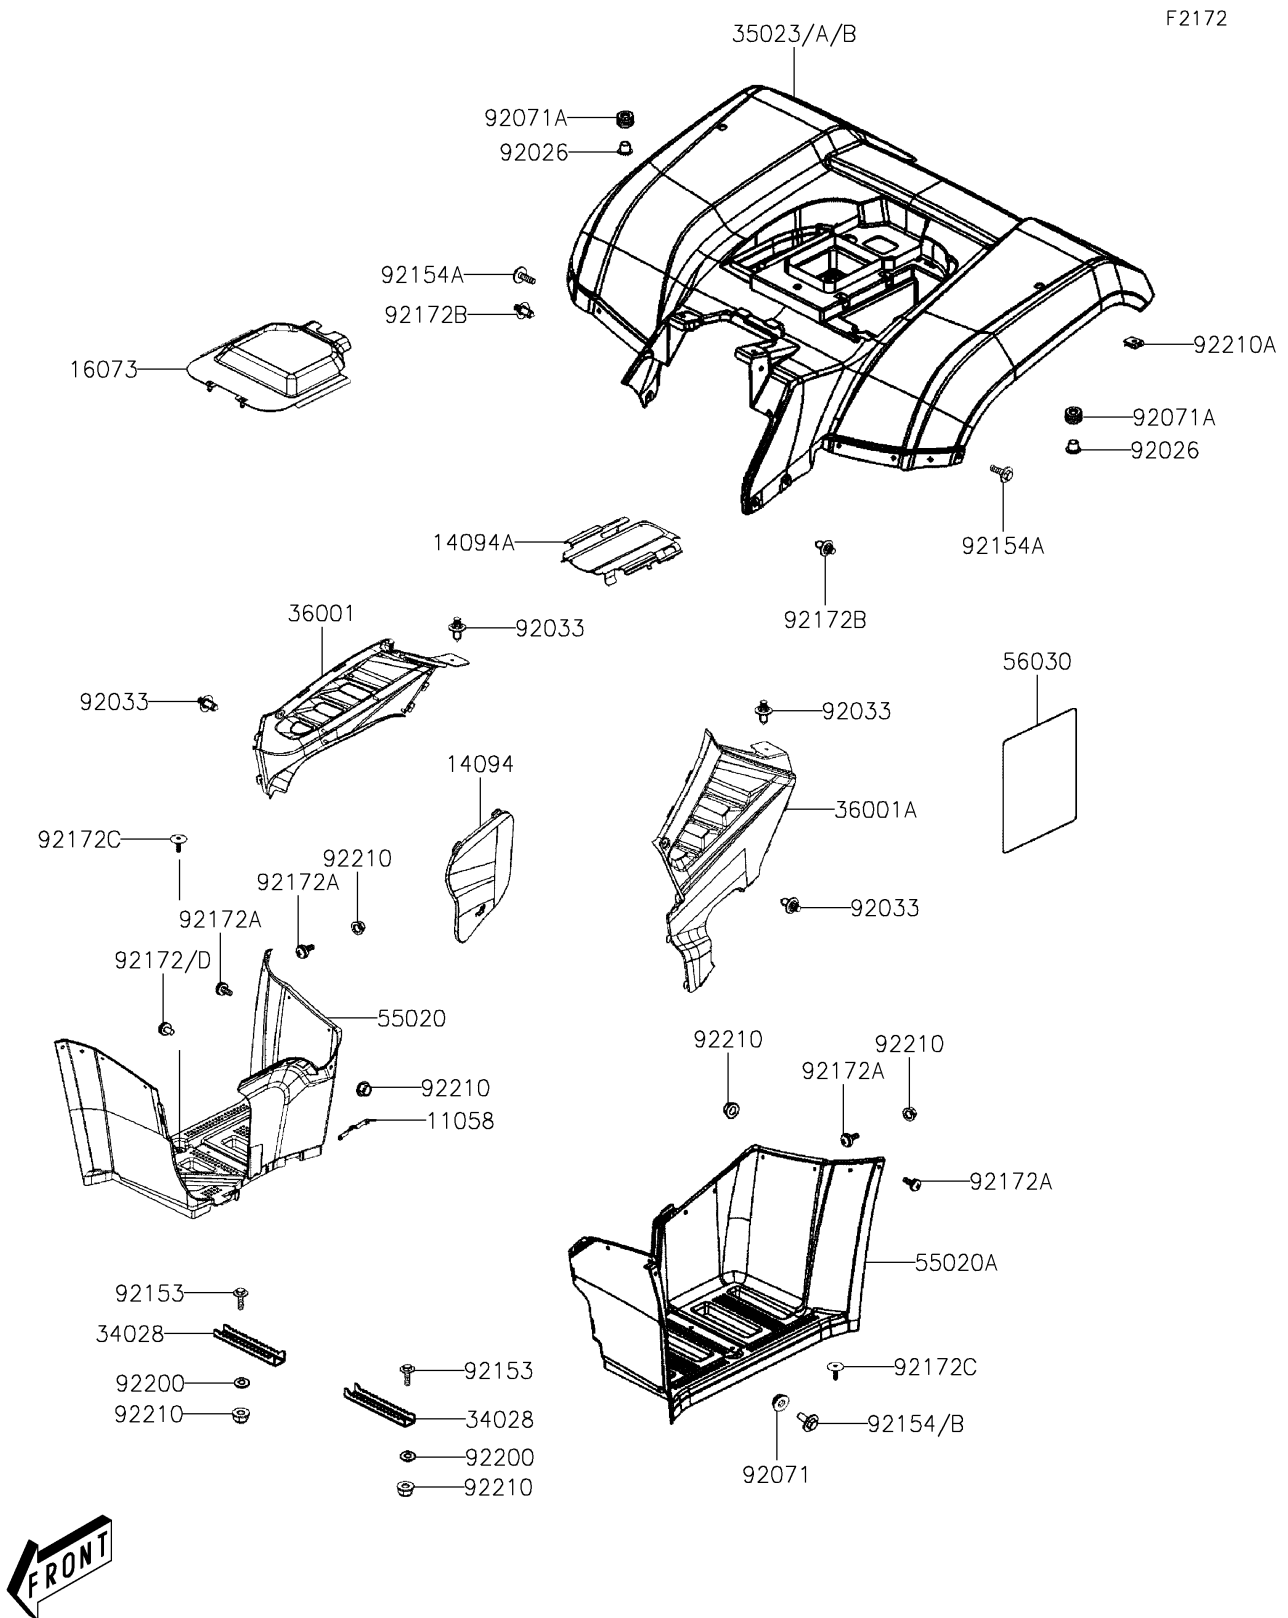

2026 Brute Force 450

PARTS DIAGRAM

Rear Fender(s)

2026 Brute Force 450

PARTS LIST

Rear Fender(s)

ITEM NAME	PART NUMBER	QUANTITY
BRACKET (Ref # 11058)	11058-Y009	1
COVER,OIL LEVEL GAUGE,S.BLACK (Ref # 14094)	14094-Y018-933	1
COVER,REAR GEAR CASE,S.BLACK (Ref # 14094A)	14094-Y019-933	1
INSULATOR,HEAT SHIELD,S.BLACK (Ref # 16073)	16073-Y007-933	1
STEP,FOOT PEG (Ref # 34028)	34028-Y004	2
FENDER-REAR,B.WHITE (Ref # 35023)	35023-Y006-932	1
FENDER-REAR,F.RED (Ref # 35023A)	35023-Y006-947	1
FENDER-REAR,G.BLUE (Ref # 35023B)	35023-Y006-984	1
COVER-SIDE,RH,S.BLACK (Ref # 36001)	36001-Y013-933	1
COVER-SIDE,LH,S.BLACK (Ref # 36001A)	36001-Y014-933	1
GUARD,FOOTREST,RH,S.BLACK (Ref # 55020)	55020-Y023-933	1
GUARD,FOOTREST,LH,S.BLACK (Ref # 55020A)	55020-Y024-933	1
LABEL,SHIELD (Ref # 56030)	56030-Y020	1
SPACER (Ref # 92026)	92026-Y015	2
RIVET (Ref # 92033)	92033-Y010	4
GROMMET (Ref # 92071)	92071-Y005	1
GROMMET (Ref # 92071A)	92071-Y009	2
BOLT,6X20 (Ref # 92153)	92153-Y019	4
BOLT,6X12 (Ref # 92154)	92154-Y032	1
BOLT,FLANGE,8X16 (Ref # 92154A)	92154-Y243	2
BOLT,6X12 (Ref # 92154B)	92154-Y265	1
SCREW,6X6 (Ref # 92172)	92172-Y002	1
SCREW,6X20 (Ref # 92172A)	92172-Y041	8
SCREW,5MM (Ref # 92172B)	92172-Y043	3
SCREW (Ref # 92172C)	92172-Y106	2
WASHER,PLAIN,6MM (Ref # 92200)	92200-Y129	4
NUT (Ref # 92210)	92210-Y031	12
NUT,4MM (Ref # 92210A)	92210-Y054	2
SCREW,6X10 (Ref # 92172D)	92172-Y108	1