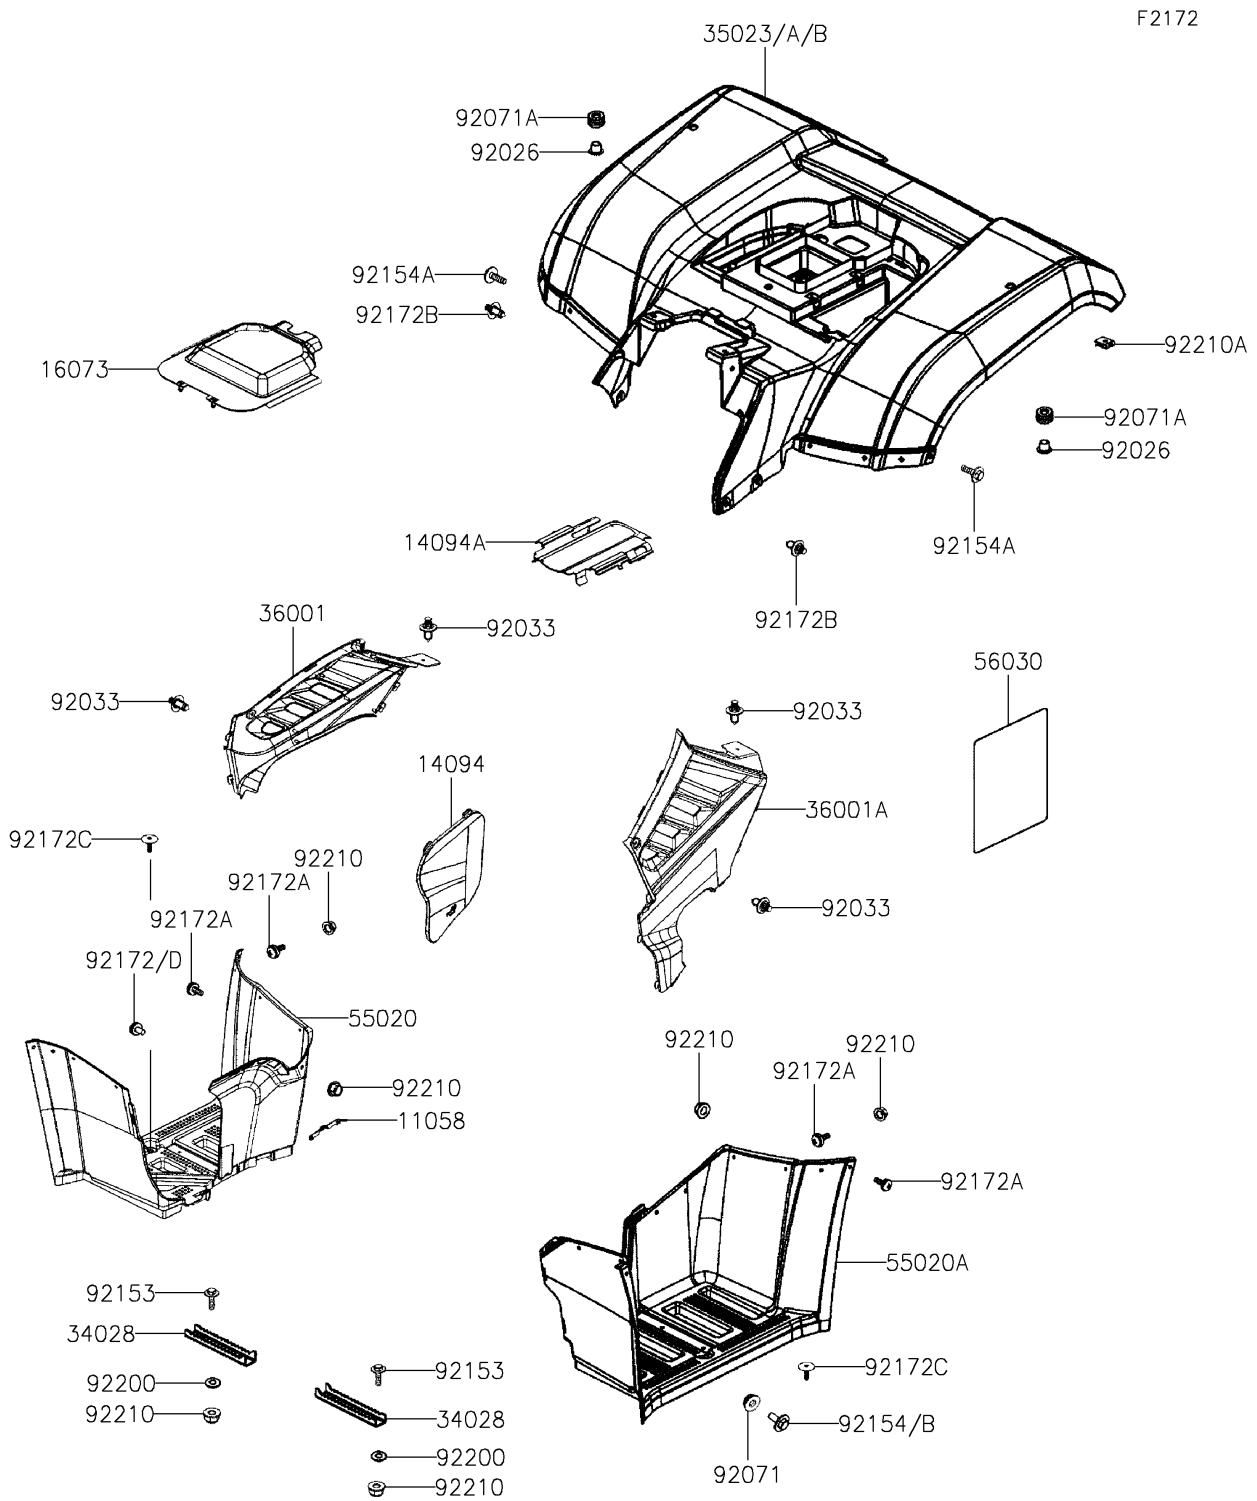

2026 BRUTE FORCE® 450 4x4

PARTS DIAGRAM

Rear Fender(s)

2026 BRUTE FORCE® 450 4x4

PARTS LIST

Rear Fender(s)

ITEM NAME	PART NUMBER	QUANTITY
BRACKET (Ref # 11058)	11058-Y009	1
COVER,OIL LEVEL GAUGE,S.BLACK (Ref # 14094)	14094-Y018-933	1
COVER,REAR GEAR CASE,S.BLACK (Ref # 14094A)	14094-Y019-933	1
INSULATOR,HEAT SHIELD,S.BLACK (Ref # 16073)	16073-Y007-933	1
STEP,FOOT PEG (Ref # 34028)	34028-Y004	2
FENDER-REAR,B.WHITE (Ref # 35023)	35023-Y006-932	1
FENDER-REAR,F.RED (Ref # 35023A)	35023-Y006-947	1
FENDER-REAR,G.BLUE (Ref # 35023B)	35023-Y006-984	1
COVER-SIDE,RH,S.BLACK (Ref # 36001)	36001-Y013-933	1
COVER-SIDE,LH,S.BLACK (Ref # 36001A)	36001-Y014-933	1
GUARD,FOOTREST,RH,S.BLACK (Ref # 55020)	55020-Y023-933	1
GUARD,FOOTREST,LH,S.BLACK (Ref # 55020A)	55020-Y024-933	1
LABEL,SHIELD (Ref # 56030)	56030-Y020	1
SPACER (Ref # 92026)	92026-Y015	2
RIVET (Ref # 92033)	92033-Y010	4
GROMMET (Ref # 92071)	92071-Y005	1
GROMMET (Ref # 92071A)	92071-Y009	2
BOLT,6X20 (Ref # 92153)	92153-Y019	4
BOLT,6X12 (Ref # 92154)	92154-Y032	1
BOLT,FLANGE,8X16 (Ref # 92154A)	92154-Y243	2
BOLT,6X12 (Ref # 92154B)	92154-Y265	1
SCREW,6X6 (Ref # 92172)	92172-Y002	1
SCREW,6X20 (Ref # 92172A)	92172-Y041	8
SCREW,5MM (Ref # 92172B)	92172-Y043	3
SCREW (Ref # 92172C)	92172-Y106	2
WASHER,PLAIN,6MM (Ref # 92200)	92200-Y129	4
NUT (Ref # 92210)	92210-Y031	12
NUT,4MM (Ref # 92210A)	92210-Y054	2
SCREW,6X10 (Ref # 92172D)	92172-Y108	1