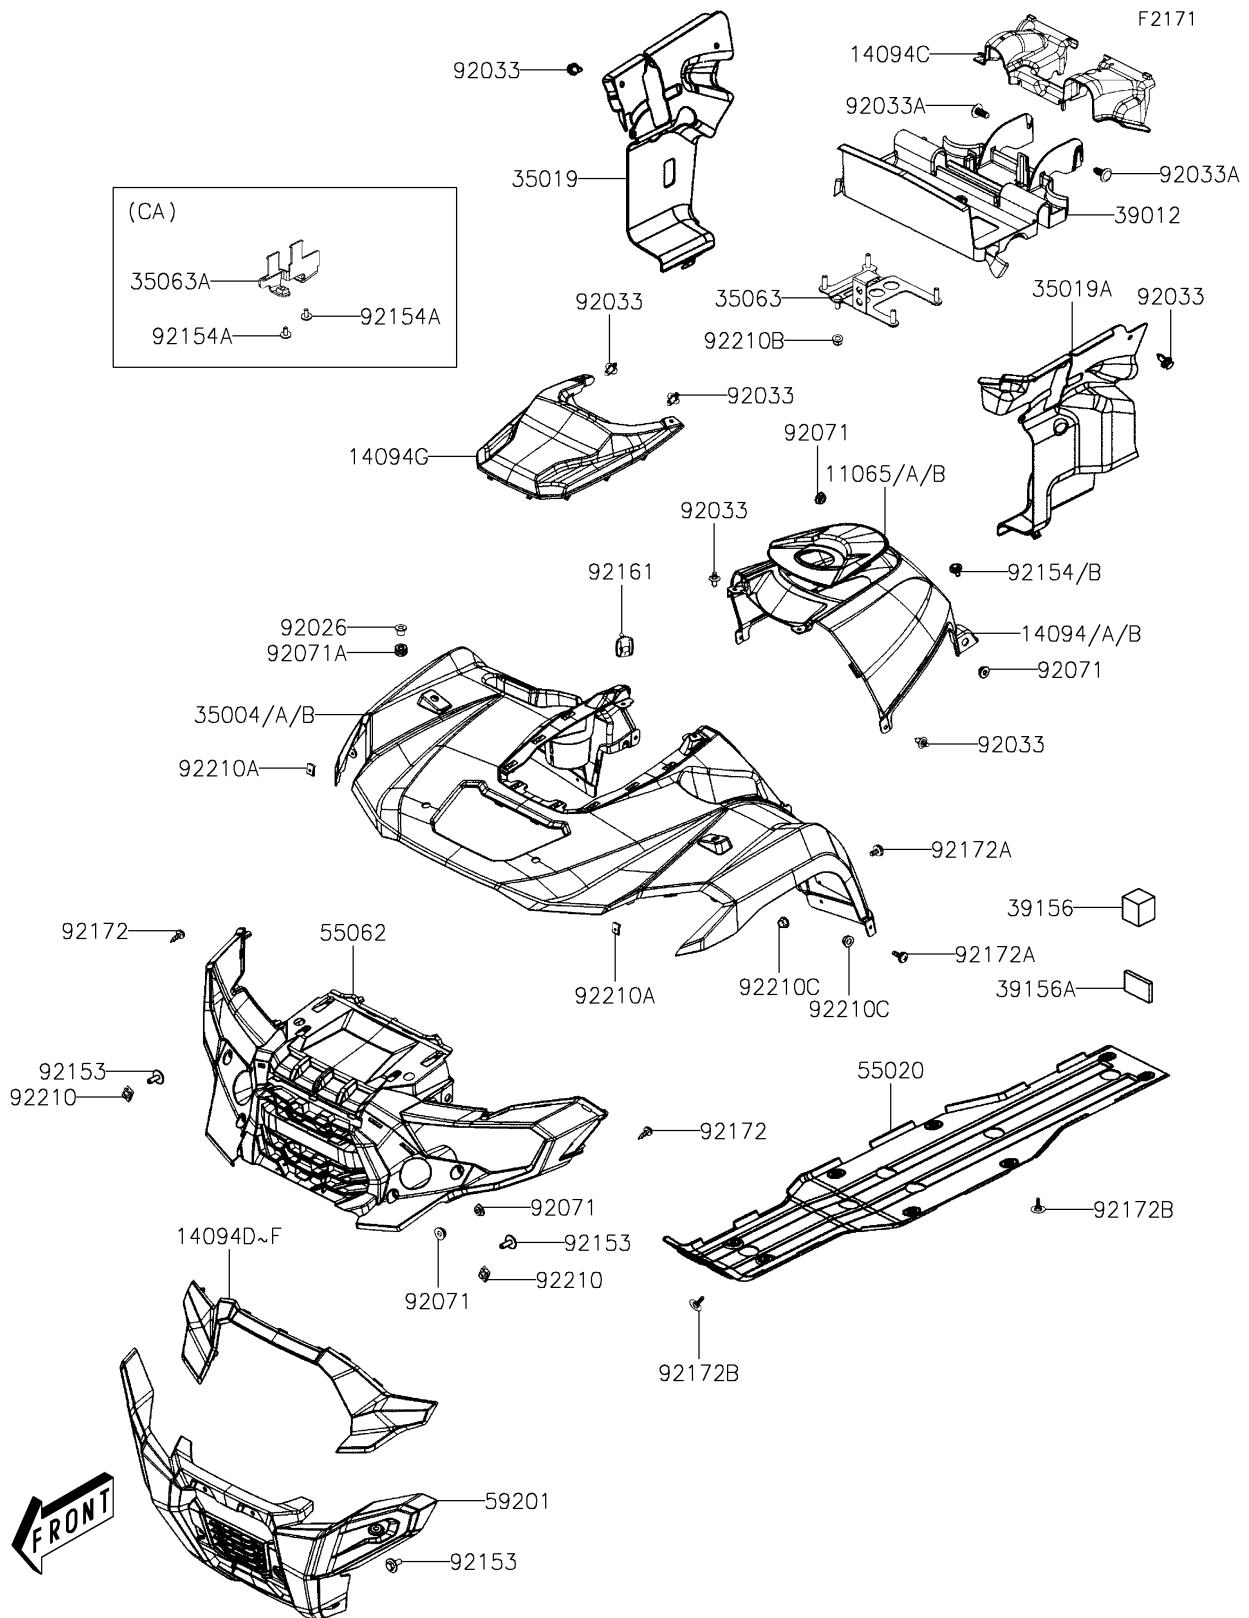

2026 Brute Force 450

PARTS DIAGRAM

Front Fender(s)

2026 Brute Force 450

PARTS LIST

Front Fender(s)

ITEM NAME	PART NUMBER	QUANTITY
CAP,TANK COVER,B.WHITE (Ref # 11065)	11065-Y055-932	1
CAP,TANK COVER,F.RED (Ref # 11065A)	11065-Y055-947	1
CAP,TANK COVER,G.BLUE (Ref # 11065B)	11065-Y055-984	1
COVER,FUEL TANK,B.WHITE (Ref # 14094)	14094-Y006-932	1
COVER,FUEL TANK,F.RED (Ref # 14094A)	14094-Y006-947	1
COVER,FUEL TANK,G.BLUE (Ref # 14094B)	14094-Y006-984	1
COVER,WATERPROOF,S.BLACK (Ref # 14094C)	14094-Y014-933	1
COVER,FR GRILLE,B.WHITE (Ref # 14094D)	14094-Y016-932	1
COVER,FR GRILLE,F.RED (Ref # 14094E)	14094-Y016-947	1
COVER,FR GRILLE,G.BLUE (Ref # 14094F)	14094-Y016-984	1
COVER,TOP,S.BLACK (Ref # 14094G)	14094-Y017-933	1
FENDER-FRONT,B.WHITE (Ref # 35004)	35004-Y015-932	1
FENDER-FRONT,F.RED (Ref # 35004A)	35004-Y015-947	1
FENDER-FRONT,G.BLUE (Ref # 35004B)	35004-Y015-984	1
FLAP,RH,S.BLACK (Ref # 35019)	35019-Y008-933	1
FLAP,LH,S.BLACK (Ref # 35019A)	35019-Y009-933	1
STAY,ECU (Ref # 35063)	35063-Y054	1
STAY,CANISTER (Ref # 35063A)	35063-Y057	1
CASE-STORAGE,ELECTRICAL,S.BLK (Ref # 39012)	39012-Y003-933	1
PAD,TANK COVER,RR (Ref # 39156)	39156-Y010	1
PAD,TANK COVER,FR (Ref # 39156A)	39156-Y011	1
GUARD,SKID,S.BLACK (Ref # 55020)	55020-Y022-933	1
COVER-HEAD LAMP,S.BLACK (Ref # 55062)	55062-Y001-933	1
BUMPER,FR,S.BLACK (Ref # 59201)	59201-Y002-933	1
SPACER (Ref # 92026)	92026-Y015	4
RIVET (Ref # 92033)	92033-Y010	8
RIVET (Ref # 92033A)	92033-Y032	2
GROMMET (Ref # 92071)	92071-Y005	6
GROMMET (Ref # 92071A)	92071-Y009	4