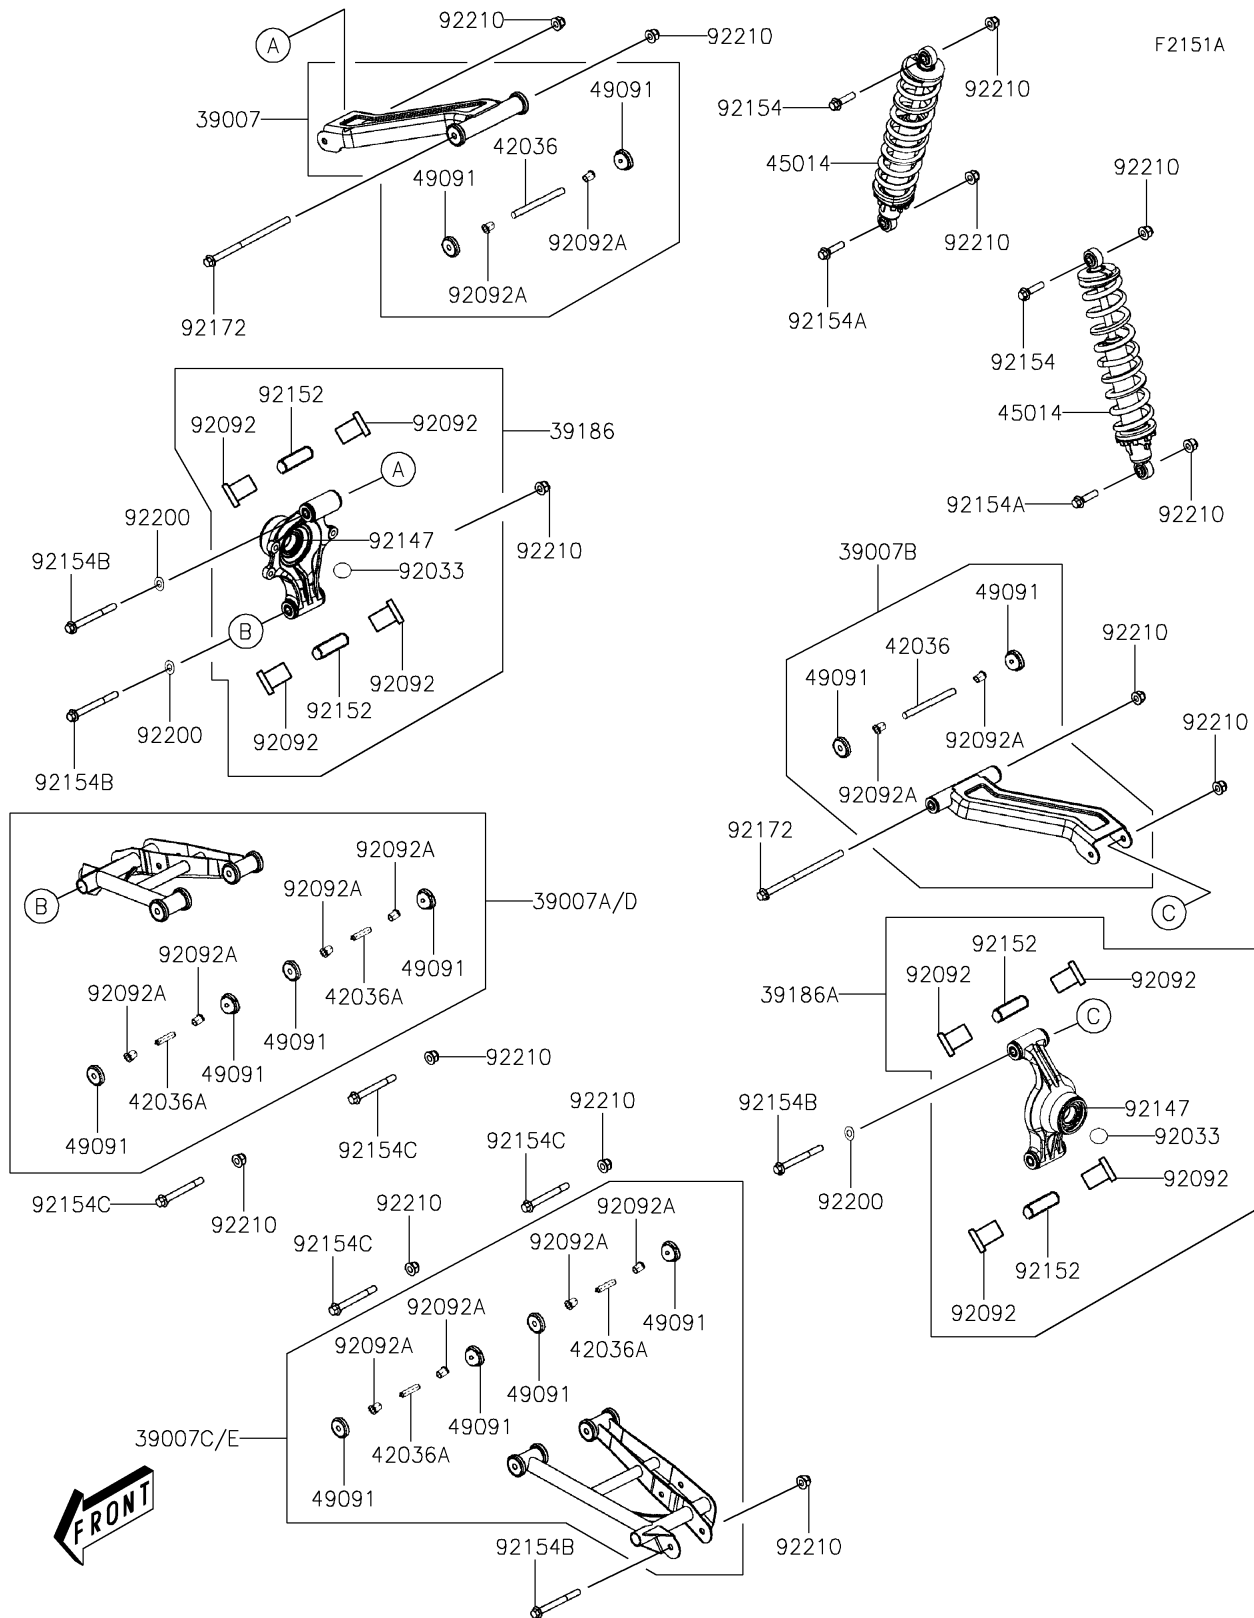

2026 Brute Force 450

PARTS DIAGRAM

Suspension/Shock Absorber(Rear)

2026 Brute Force 450

PARTS LIST

Suspension/Shock Absorber(Rear)

ITEM NAME	PART NUMBER	QUANTITY
-----------	-------------	----------
