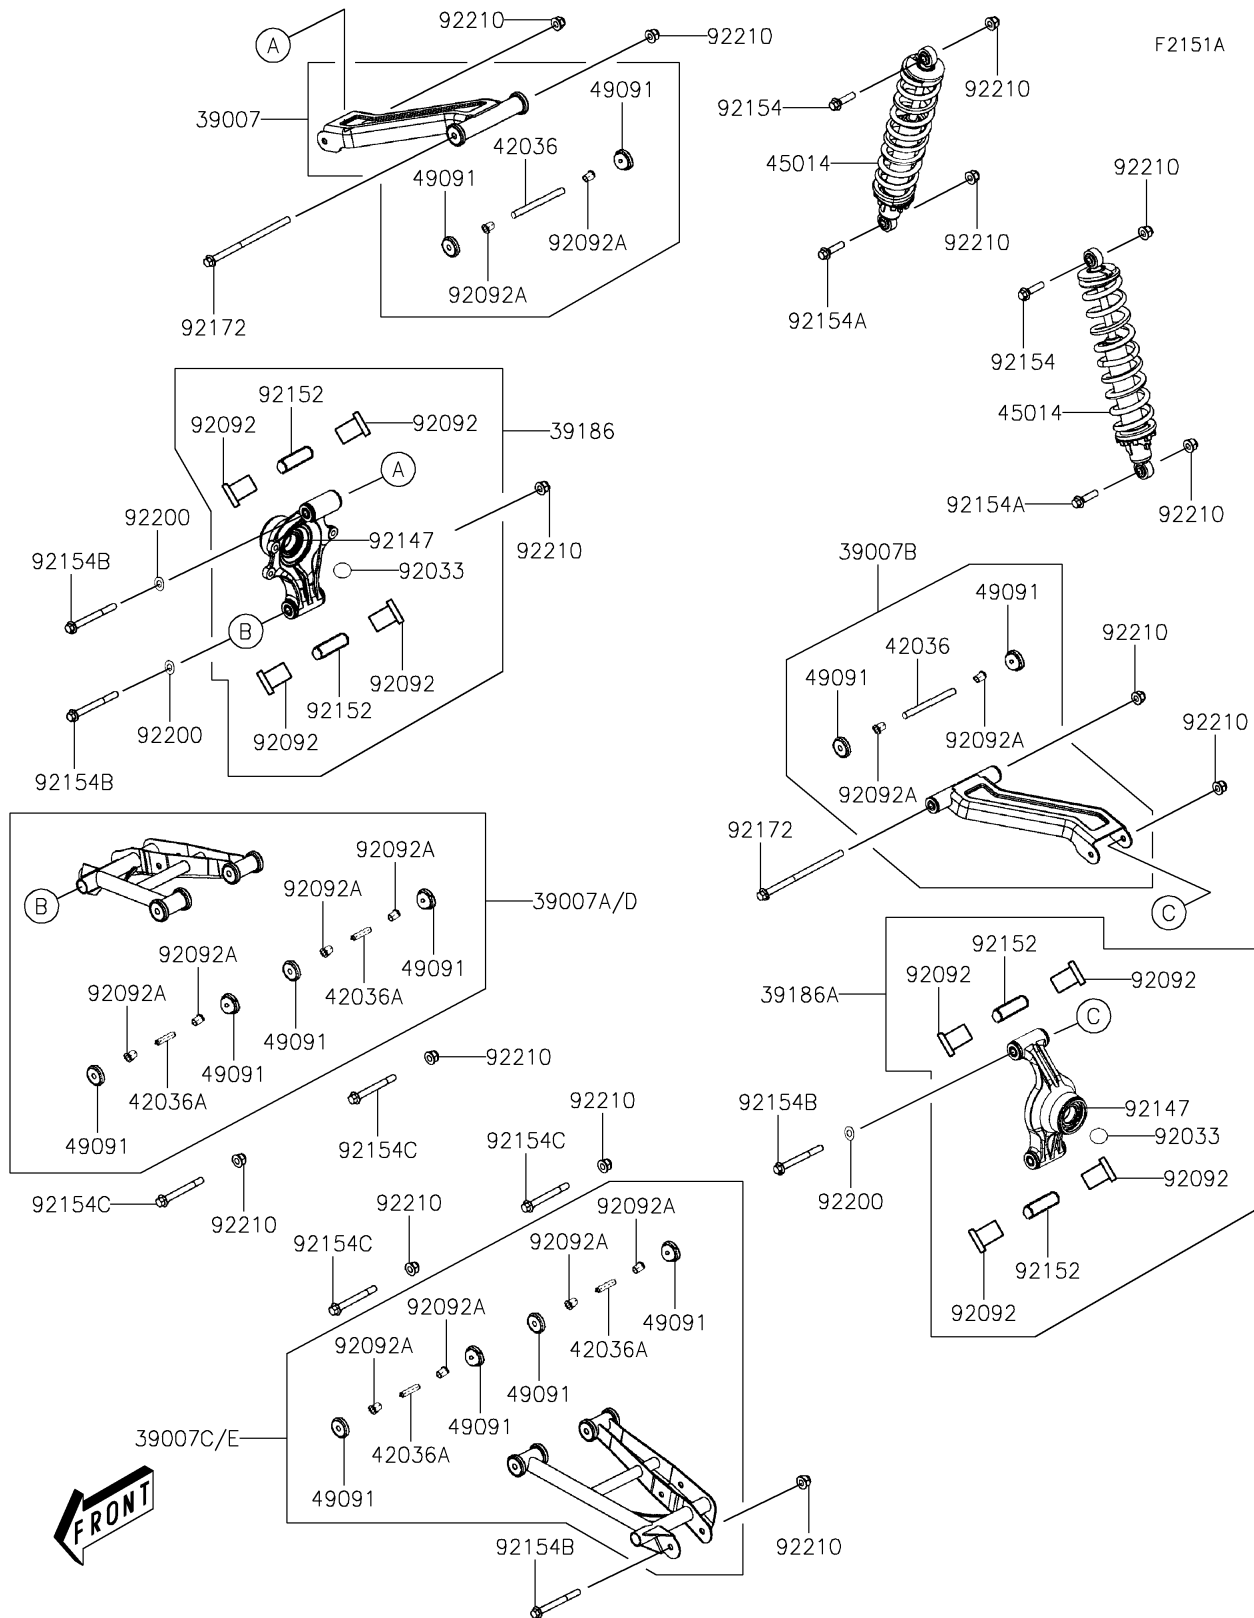

2026 BRUTE FORCE® 450 4x4

PARTS DIAGRAM

Suspension/Shock Absorber(Rear)