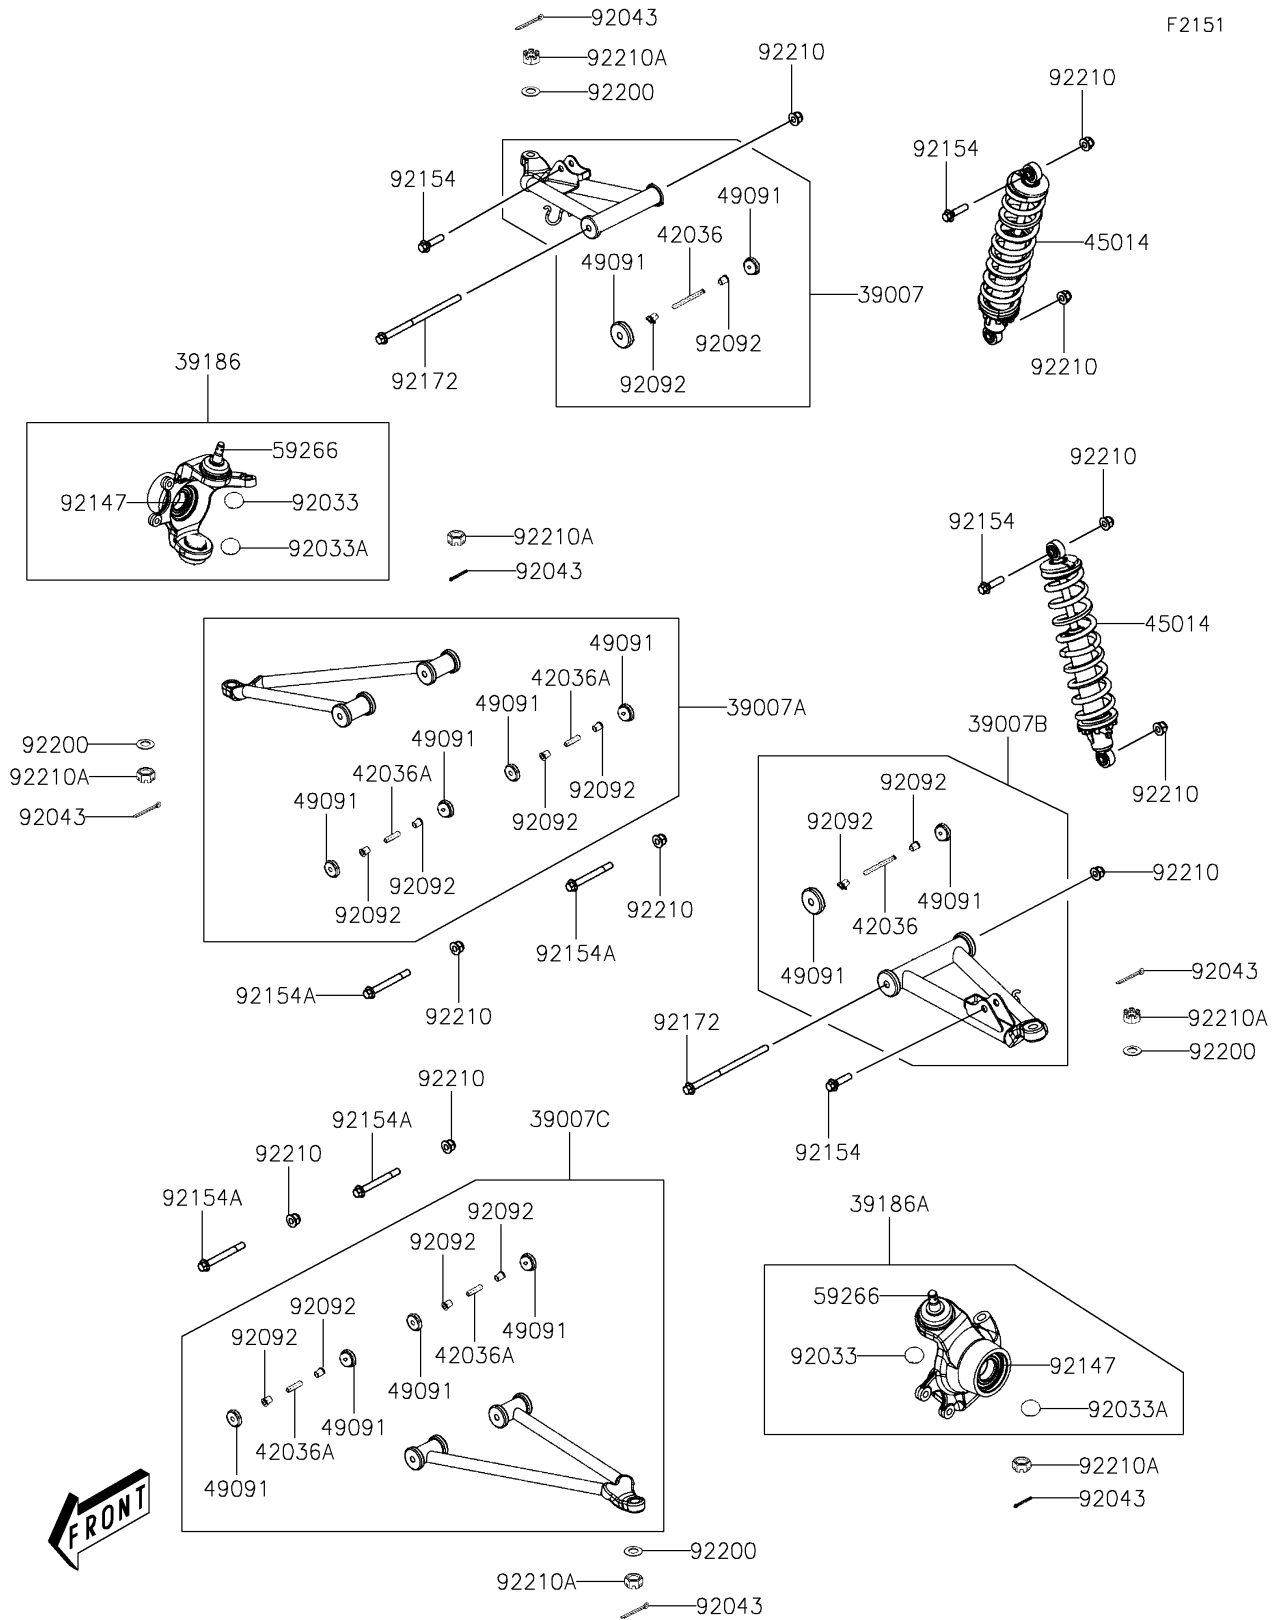

2025 Brute Force 450

PARTS DIAGRAM

Suspension/Shock Absorber(Front)

2025 Brute Force 450

PARTS LIST

Suspension/Shock Absorber(Front)

ITEM NAME	PART NUMBER	QUANTITY
-----------	-------------	----------
