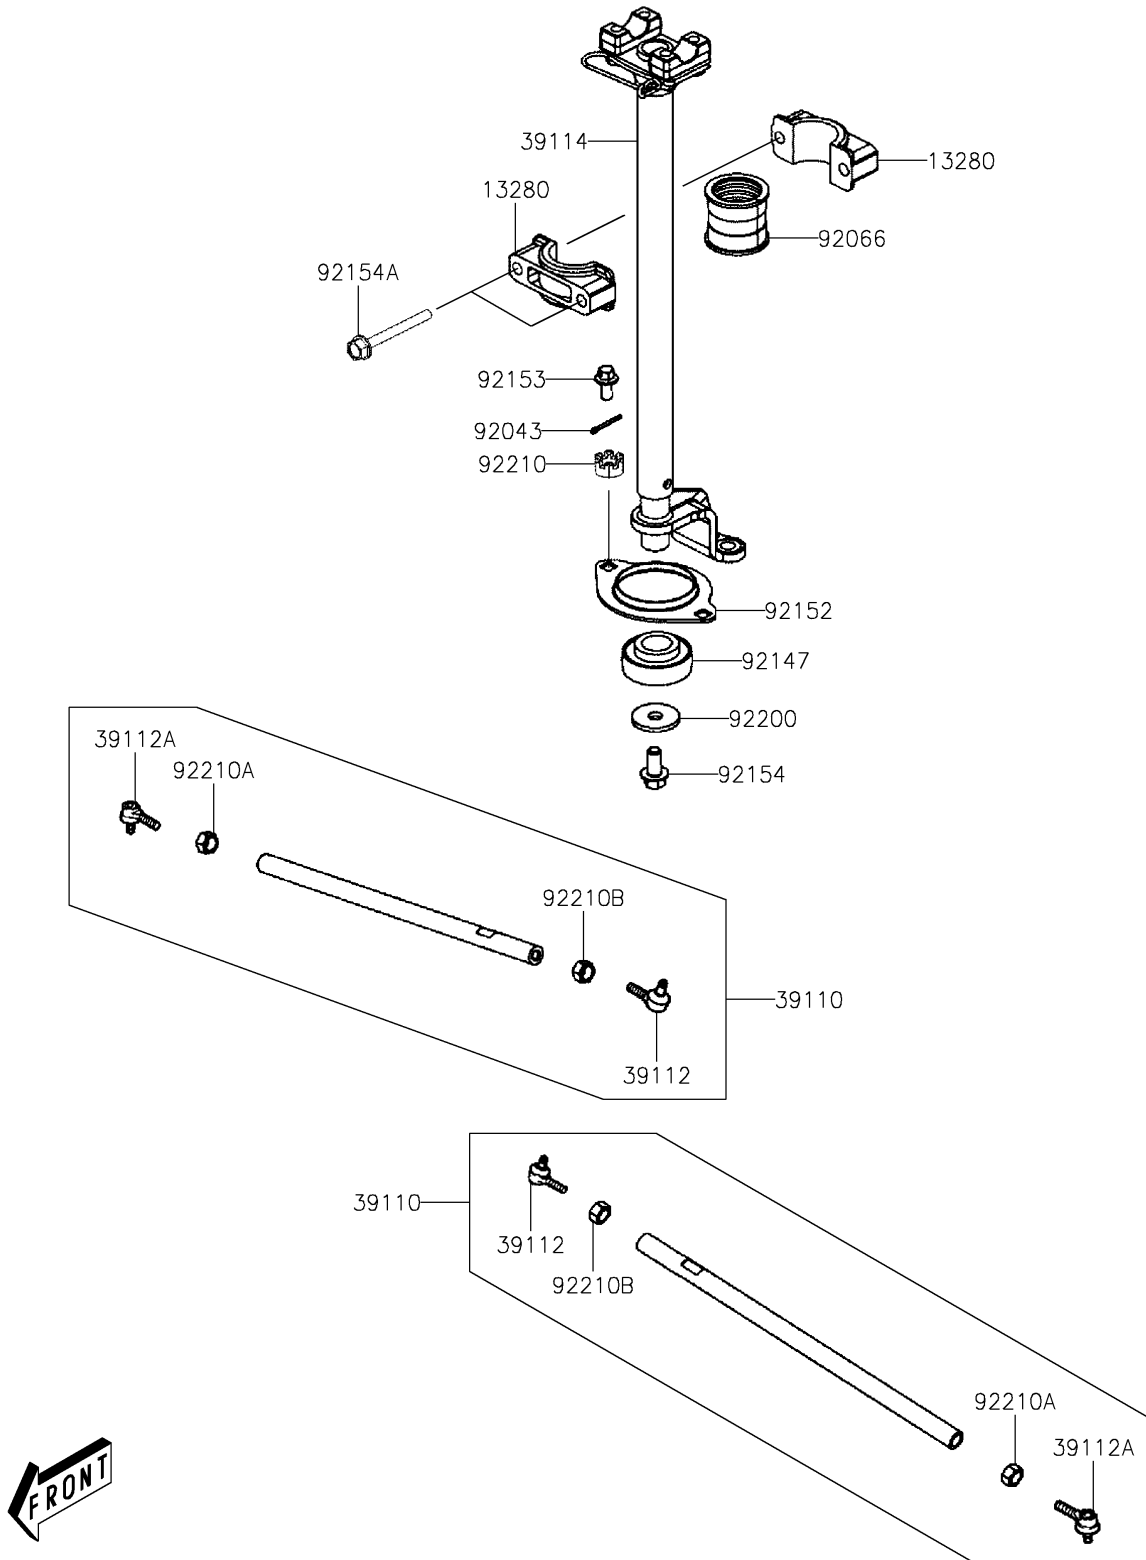

2026 Brute Force 450

PARTS DIAGRAM

Steering Shaft

F2121

2026 Brute Force 450

PARTS LIST

Steering Shaft

ITEM NAME	PART NUMBER	QUANTITY
HOLDER,STEERING (Ref # 13280)	13280-Y027	2
ROD-ASSY-TIE (Ref # 39110)	39110-Y007	2
RODEND-TIE (Ref # 39112)	39112-Y009	4
RODEND-TIE (Ref # 39112A)	39112-Y010	4
SHAFT-COMP-STRG (Ref # 39114)	39114-Y005	1
PIN,3X25 (Ref # 92043)	92043-Y009	2
PLUG (Ref # 92066)	92066-Y011	1
BEARING,STEERING (Ref # 92147)	92147-Y003	1
COLLAR,FLANGE (Ref # 92152)	92152-Y089	1
BOLT,FLANGE,8X20 (Ref # 92153)	92153-Y033	2
BOLT,FLANGE,10X20 (Ref # 92154)	92154-Y197	1
BOLT,FLANGED,8X60 (Ref # 92154A)	92154-Y263	2
WASHER (Ref # 92200)	92200-Y127	1
NUT,12MM (Ref # 92210)	92210-Y097	2
NUT,HEX,12MM (Ref # 92210A)	92210-Y109	4
NUT,HEX,12MM (Ref # 92210B)	92210-Y110	4