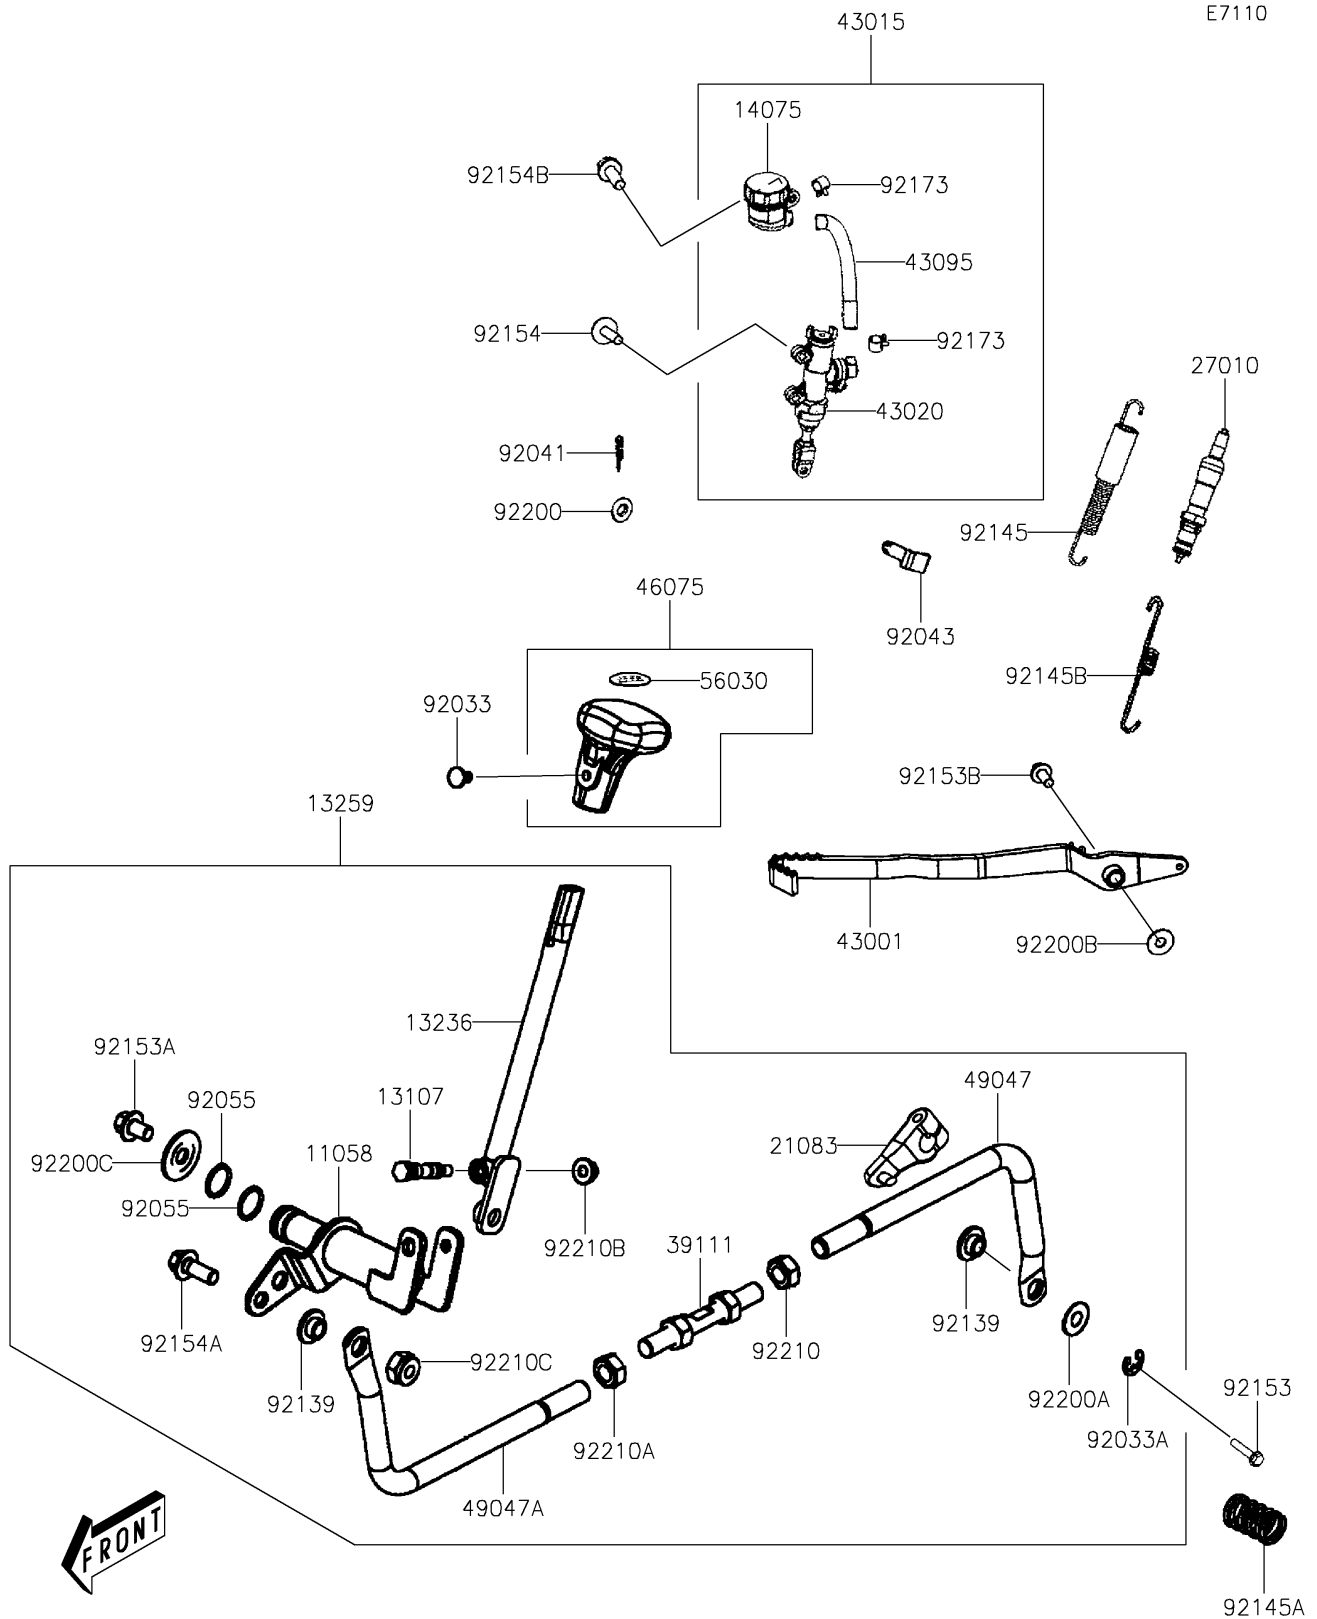

2026 Brute Force 450

PARTS DIAGRAM

Control

2026 Brute Force 450

PARTS LIST

Control

ITEM NAME	PART NUMBER	QUANTITY
BRACKET,SHIFT (Ref # 11058)	11058-Y002	1
SHAFT,PIVOT (Ref # 13107)	13107-Y040	1
LEVER-COMP,SHIFT (Ref # 13236)	13236-Y002	1
LEVER-ASSY-SHIFT CONTROL (Ref # 13259)	13259-Y001	1
CAP-ASSY,RESERVOIR (Ref # 14075)	14075-Y008	1
ARM,GEAR SELECT ASSY (Ref # 21083)	21083-Y008	1
SWITCH,BRAKE (Ref # 27010)	27010-Y006	1
ROD-TIE,SHIFT LINKAGE (Ref # 39111)	39111-Y003	1
LEVER-BRAKE,PEDAL,P.C.BLACK (Ref # 43001)	43001-Y003-945	1
CYLINDER-ASSY-MASTER,RR (Ref # 43015)	43015-Y008	1
PISTON-COMP-BRAKE (Ref # 43020)	43020-Y005	1
HOSE-BRAKE,RR MASTER CYLINDER (Ref # 43095)	43095-Y029	1
GRIP,SHIFT (Ref # 46075)	46075-Y010	1
ROD-SHIFT,RR (Ref # 49047)	49047-Y003	1
ROD-SHIFT,FR (Ref # 49047A)	49047-Y004	1
LABEL,SHIFT POSITION (Ref # 56030)	56030-Y021	1
RIVET (Ref # 92033)	92033-Y032	1
RING-SNAP (Ref # 92033A)	92033-Y041	1
COTTER,2X12 (Ref # 92041)	92041-Y001	1
PIN (Ref # 92043)	92043-Y054	1
RING-O (Ref # 92055)	92055-Y081	2
BUSHING,SHIFT (Ref # 92139)	92139-Y013	2
SPRING,BRAKE PEDAL (Ref # 92145)	92145-Y039	1
SPRING (Ref # 92145A)	92145-Y083	1
SPRING,STOP SW (Ref # 92145B)	92145-Y085	1
BOLT,FLANGE,6X22 (Ref # 92153)	92153-Y026	1
BOLT,FLANGE,8X12 (Ref # 92153A)	92153-Y031	1
BOLT,FLANGE,8X16 (Ref # 92153B)	92153-Y032	1
BOLT,6X25 (Ref # 92154)	92154-Y099	2

2026 Brute Force 450

PARTS LIST

Control

ITEM NAME	PART NUMBER	QUANTITY
BOLT,FLANGE,6MM (Ref # 92154A)	92154-Y182	1
BOLT,5X16 (Ref # 92154B)	92154-Y262	1
CLAMP,BRAKE HOSE (Ref # 92173)	92173-Y022	2
WASHER,7X12 (Ref # 92200)	92200-Y043	1
WASHER,8MM (Ref # 92200A)	92200-Y044	1
WASHER,FLAT (Ref # 92200B)	92200-Y128	1
WASHER,PLAIN,8MM (Ref # 92200C)	92200-Y130	1
NUT,10MM (Ref # 92210)	92210-Y019	1
NUT,10MM (Ref # 92210A)	92210-Y022	1
NUT,6MM (Ref # 92210B)	92210-Y026	1
NUT,6MM (Ref # 92210C)	92210-Y061	1