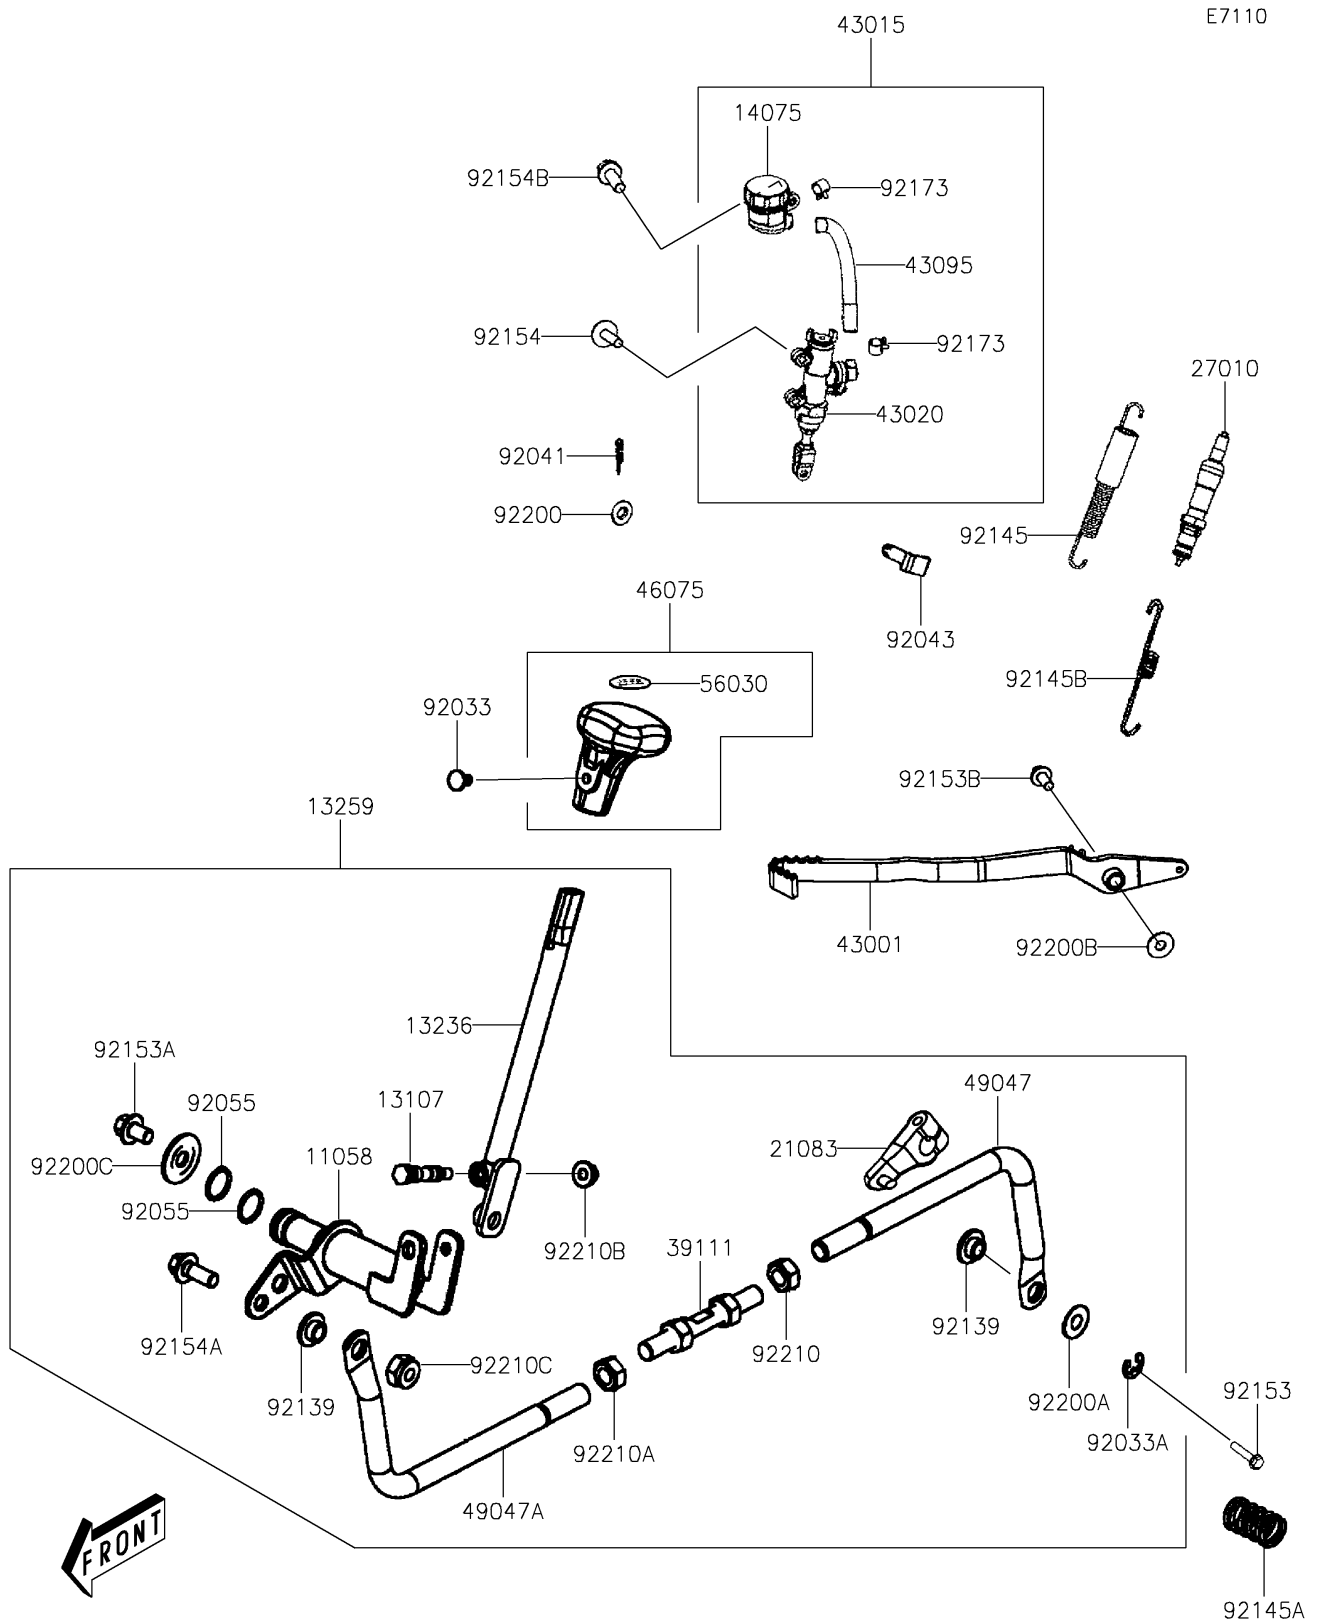

2026 Brute Force 450

PARTS DIAGRAM

Control

2026 Brute Force 450

PARTS LIST

Control

ITEM NAME	PART NUMBER	QUANTITY
BRACKET,SHIFT (Ref # 11058)	11058-Y002	1
SHAFT,PIVOT (Ref # 13107)	13107-Y040	1
LEVER-COMP,SHIFT (Ref # 13236)	13236-Y002	1
LEVER-ASSY-SHIFT CONTROL (Ref # 13259)	13259-Y001	1
CAP-ASSY,RESERVOIR (Ref # 14075)	14075-Y008	1
ARM,GEAR SELECT ASSY (Ref # 21083)	21083-Y008	1
SWITCH,BRAKE (Ref # 27010)	27010-Y006	1
ROD-TIE,SHIFT LINKAGE (Ref # 39111)	39111-Y003	1
LEVER-BRAKE,PEDAL,P.C.BLACK (Ref # 43001)	43001-Y003-945	1
CYLINDER-ASSY-MASTER,RR (Ref # 43015)	43015-Y008	1
PISTON-COMP-BRAKE (Ref # 43020)	43020-Y005	1
HOSE-BRAKE,RR MASTER CYLINDER (Ref # 43095)	43095-Y029	1
GRIP,SHIFT (Ref # 46075)	46075-Y010	1
ROD-SHIFT,RR (Ref # 49047)	49047-Y003	1
ROD-SHIFT,FR (Ref # 49047A)	49047-Y004	1
LABEL,SHIFT POSITION (Ref # 56030)	56030-Y021	1
RIVET (Ref # 92033)	92033-Y032	1
RING-SNAP (Ref # 92033A)	92033-Y041	1
COTTER,2X12 (Ref # 92041)	92041-Y001	1
PIN (Ref # 92043)	92043-Y054	1
RING-O (Ref # 92055)	92055-Y081	2
BUSHING,SHIFT (Ref # 92139)	92139-Y013	2
SPRING,BRAKE PEDAL (Ref # 92145)	92145-Y039	1
SPRING (Ref # 92145A)	92145-Y083	1
SPRING,STOP SW (Ref # 92145B)	92145-Y085	1
BOLT,FLANGE,6X22 (Ref # 92153)	92153-Y026	1
BOLT,FLANGE,8X12 (Ref # 92153A)	92153-Y031	1
BOLT,FLANGE,8X16 (Ref # 92153B)	92153-Y032	1
BOLT,6X25 (Ref # 92154)	92154-Y099	2

2026 Brute Force 450

PARTS LIST

Control

ITEM NAME	PART NUMBER	QUANTITY
BOLT,FLANGE,6MM (Ref # 92154A)	92154-Y182	1
BOLT,5X16 (Ref # 92154B)	92154-Y262	1
CLAMP,BRAKE HOSE (Ref # 92173)	92173-Y022	2
WASHER,7X12 (Ref # 92200)	92200-Y043	1
WASHER,8MM (Ref # 92200A)	92200-Y044	1
WASHER,FLAT (Ref # 92200B)	92200-Y128	1
WASHER,PLAIN,8MM (Ref # 92200C)	92200-Y130	1
NUT,10MM (Ref # 92210)	92210-Y019	1
NUT,10MM (Ref # 92210A)	92210-Y022	1
NUT,6MM (Ref # 92210B)	92210-Y026	1
NUT,6MM (Ref # 92210C)	92210-Y061	1